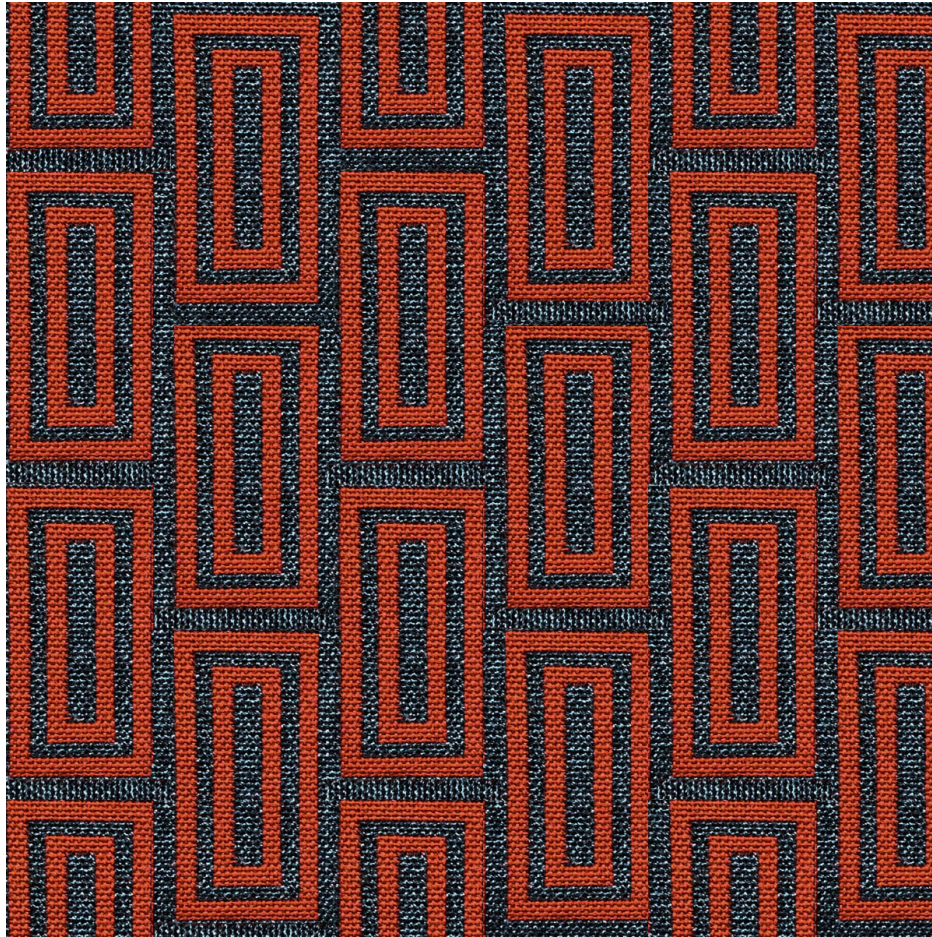

Caleb - Gris/Rojo
SKU: LCT1056.002.0

kravet

SKU: **LCT1056.002.0**

Repeat UOM: **in in (0 cm)**

Horizontal Repeat: **1.6 in (4.06 cm)**

Type: **Outdoor**

End Use: **Upholstery**

Width: **54 in (137.16 cm)**

Vertical Repeat: **1.6 in (4.06 cm)**

Brand: **Gaston Y Daniela**

Railroaded: **No**

Composition: **Acrylic - 100%**