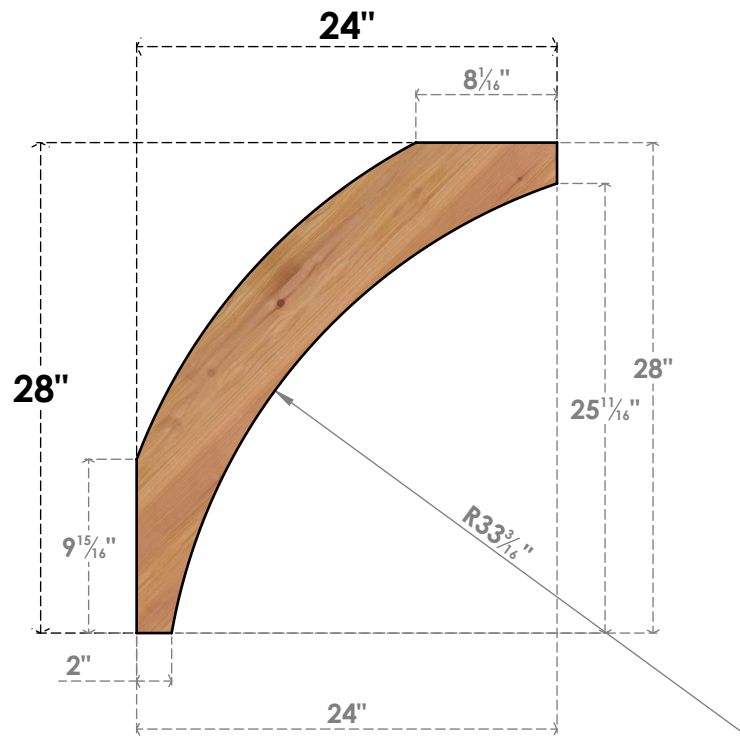

BRC04X24X28THR00SWR

3 1/2"W X 24"D X 28"H THORTON SMOOTH BRACE, WESTERN RED CEDAR

SIDE

FRONT

EKENA MILLWORK
 2300 WEST MAIN ST.
 CLARKSVILLE, TX 75426
 TOLL FREE: 866-607-0453
 WWW.EKENAMILLWORK.COM

NOTES

1. INSTALLATION TO BE COMPLETED IN ACCORDANCE WITH MANUFACTURER'S SPECIFICATIONS.
2. DRAWING MAY NOT BE TO SCALE
3. THIS DRAWING IS INTENDED FOR DESIGN AND PLANNING PURPOSES ONLY.
4. ALL INFORMATION CONTAINED HEREIN WAS CURRENT AT THE TIME OF DEVELOPMENT BUT MUST BE REVIEWED AND APPROVED BY THE PRODUCT MANUFACTURER TO BE CONSIDERED ACCURATE.
5. PRODUCTS ARE NOT KILN DRIED. THIS ITEM IS UNIQUE AND WILL CONTAIN THE NATURAL VARIATIONS THAT THE WOOD SPECIES OFFERS. THIS MAY RESULT IN VARIATIONS UP TO 1/4"