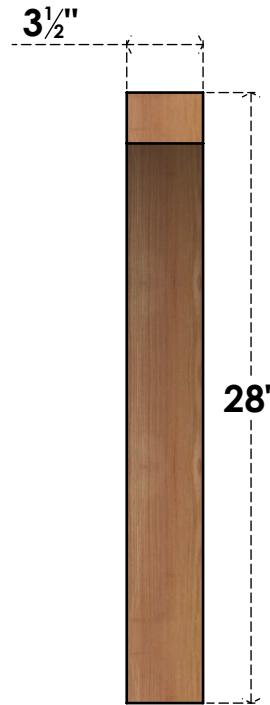

BRC04X24X28THR00SWR

3 1/2"W X 24"D X 28"H THORTON SMOOTH BRACE, WESTERN RED CEDAR

SIDE

FRONT

EKENA MILLWORK
 2300 WEST MAIN ST.
 CLARKSVILLE, TX 75426
 TOLL FREE: 866-607-0453
 WWW.EKENAMILLWORK.COM

NOTES

1. INSTALLATION TO BE COMPLETED IN ACCORDANCE WITH MANUFACTURER'S SPECIFICATIONS.
2. DRAWING MAY NOT BE TO SCALE
3. THIS DRAWING IS INTENDED FOR DESIGN AND PLANNING PURPOSES ONLY.
4. ALL INFORMATION CONTAINED HEREIN WAS CURRENT AT THE TIME OF DEVELOPMENT BUT MUST BE REVIEWED AND APPROVED BY THE PRODUCT MANUFACTURER TO BE CONSIDERED ACCURATE.
5. PRODUCTS ARE NOT KILN DRIED. THIS ITEM IS UNIQUE AND WILL CONTAIN THE NATURAL VARIATIONS THAT THE WOOD SPECIES OFFERS. THIS MAY RESULT IN VARIATIONS UP TO 1/4"