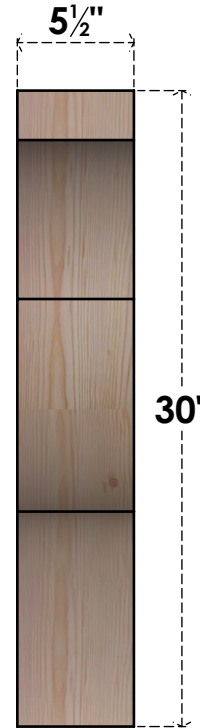

BRC06X26X30FST00SDF

5 1/2"W X 26"D X 30"H FUNSTON SMOOTH BRACE, DOUGLAS FIR

SIDE

FRONT

EKENA MILLWORK
 2300 WEST MAIN ST.
 CLARKSVILLE, TX 75426
 TOLL FREE: 866-607-0453
 WWW.EKENAMILLWORK.COM

NOTES

1. INSTALLATION TO BE COMPLETED IN ACCORDANCE WITH MANUFACTURER'S SPECIFICATIONS.
2. DRAWING MAY NOT BE TO SCALE
3. THIS DRAWING IS INTENDED FOR DESIGN AND PLANNING PURPOSES ONLY.
4. ALL INFORMATION CONTAINED HEREIN WAS CURRENT AT THE TIME OF DEVELOPMENT BUT MUST BE REVIEWED AND APPROVED BY THE PRODUCT MANUFACTURER TO BE CONSIDERED ACCURATE.
5. PRODUCTS ARE NOT KILN DRIED. THIS ITEM IS UNIQUE AND WILL CONTAIN THE NATURAL VARIATIONS THAT THE WOOD SPECIES OFFERS. THIS MAY RESULT IN VARIATIONS UP TO 1/4"