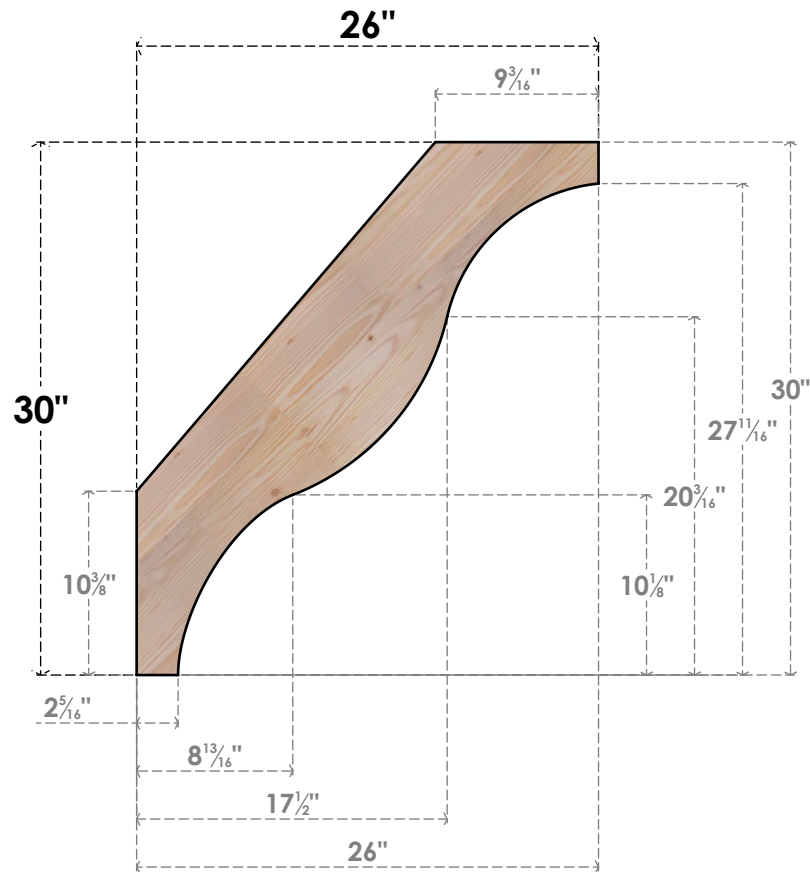

BRC06X26X30FST00SDF

5 1/2"W X 26"D X 30"H FUNSTON SMOOTH BRACE, DOUGLAS FIR

SIDE

FRONT

EKENA MILLWORK
 2300 WEST MAIN ST.
 CLARKSVILLE, TX 75426
 TOLL FREE: 866-607-0453
 WWW.EKENAMILLWORK.COM

NOTES

1. INSTALLATION TO BE COMPLETED IN ACCORDANCE WITH MANUFACTURER'S SPECIFICATIONS.
2. DRAWING MAY NOT BE TO SCALE
3. THIS DRAWING IS INTENDED FOR DESIGN AND PLANNING PURPOSES ONLY.
4. ALL INFORMATION CONTAINED HEREIN WAS CURRENT AT THE TIME OF DEVELOPMENT BUT MUST BE REVIEWED AND APPROVED BY THE PRODUCT MANUFACTURER TO BE CONSIDERED ACCURATE.
5. PRODUCTS ARE NOT KILN DRIED. THIS ITEM IS UNIQUE AND WILL CONTAIN THE NATURAL VARIATIONS THAT THE WOOD SPECIES OFFERS. THIS MAY RESULT IN VARIATIONS UP TO 1/4"