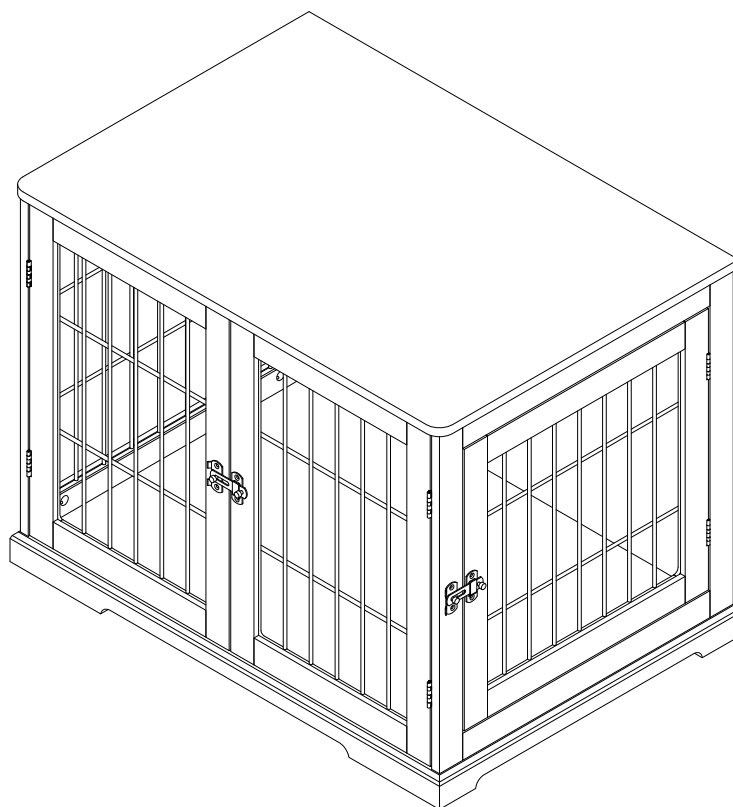

Assembly and Care Instruction

Wooden Pet House XL

| | | Color | Code |
|---------------------|--|----------------|------|
| Wooden Pet House XL | | white | 0 |
| | | gray | 1 |
| | | espresso-brown | 2 |

| Pos. No. | Description | Measurement | Quantity |
|----------|----------------------|---|----------|
| Pos. A | Roof | 29.5 × 21 × 0.5 in. (75 × 53,5 × 1,5 cm) | 1 |
| Pos. B | Side panel with door | 18 × 20.25 × 0.5 in. (46 × 52 × 1,5 cm) | 1 |
| Pos. C | Side panel | 18 × 20.25 × 0.5 in. (46 × 52 × 1,5 cm) | 1 |
| Pos. D | Backwall | 27.5 × 18.5 × 0.19 in. (70,2 × 47,2 × 0,5 cm) | 1 |
| Pos. E | Bottom plate | 29.5 × 21 × 2.25 in. (75 × 53,6 × 6 cm) | 1 |
| Pos. F | Door, front, left | 17.75 × 13.5 × 0.5 in. (45,4 × 34,3 × 1,5 cm) | 1 |
| Pos. G | Door, front, right | "17.75 × 13.5 × 0.5 in. (45,4 × 34,3 × 1,5 cm) | 1 |
| | | | |
| | | | |

- | | | | | | | | | |
|---|---|---|---|---|---|---|---|---|
| Pos. 1 | Pos. 2 | Pos. 3 | Pos. 4 | Pos. 5 | Pos. 6 | Pos. 7 | Pos. 8 | Pos. 9 |
|  |  |  |  |  |  |  |  |  |
| 1 | 2 | 3 | 4 | 5 | 6 | 7 | 8 | 9 |
| x 8 pcs | x 8 pcs | x 8 pcs | x 1 pc | x 36 pcs | x 2 pcs | x 4 pcs | x 1 pc | x 1 pc |