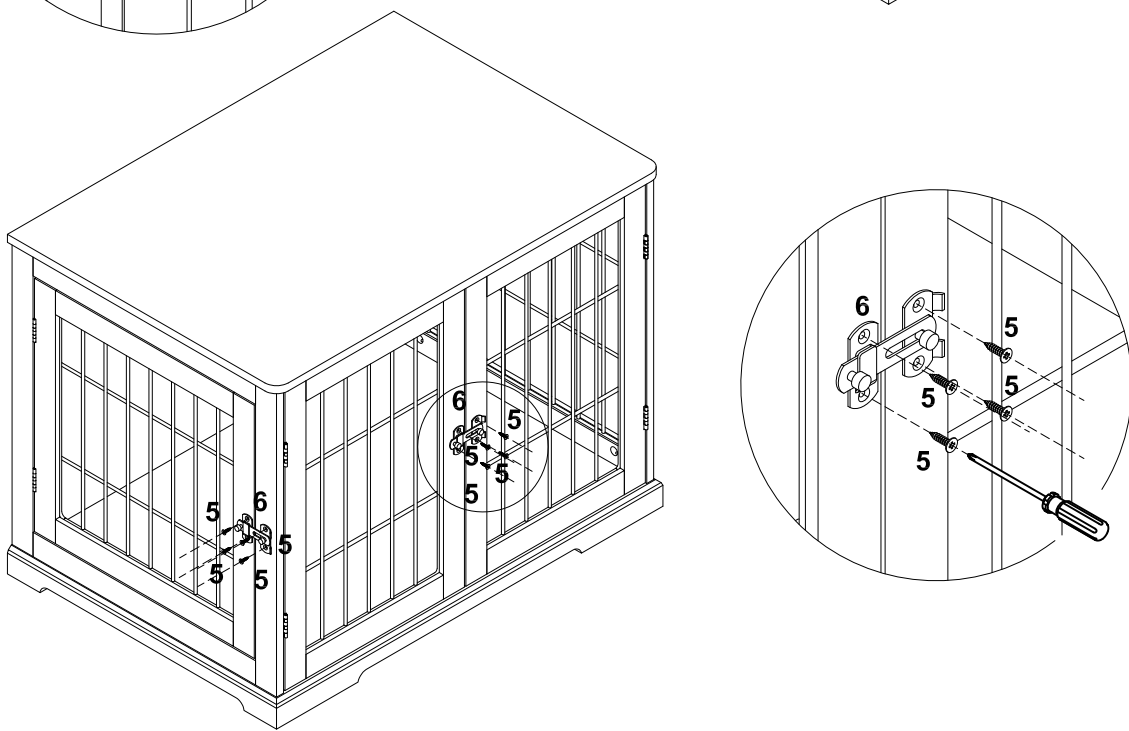

| Pos. No. | Description | Measurement | Quantity |
|----------|----------------------|---|----------|
| Pos. A | Roof | 29.5 × 21 × 0.5 in. (75 × 53,5 × 1,5 cm) | 1 |
| Pos. B | Side panel with door | 18 × 20.25 × 0.5 in. (46 × 52 × 1,5 cm) | 1 |
| Pos. C | Side panel | 18 × 20.25 × 0.5 in. (46 × 52 × 1,5 cm) | 1 |
| Pos. D | Backwall | 27.5 × 18.5 × 0.19 in. (70,2 × 47,2 × 0,5 cm) | 1 |
| Pos. E | Bottom plate | 29.5 × 21 × 2.25 in. (75 × 53,6 × 6 cm) | 1 |
| Pos. F | Door, front, left | 17.75 × 13.5 × 0.5 in. (45,4 × 34,3 × 1,5 cm) | 1 |
| Pos. G | Door, front, right | "17.75 × 13.5 × 0.5 in. (45,4 × 34,3 × 1,5 cm) | 1 |
| | | | |
| | | | |

ASSEMBLY INSTRUCTIONS

| | | | |
|----------|---|---|---|
| 1 |  |  |  |
| | 7 | 5 | 8 |
| | x 4 pcs | x 16 pcs | x 1 pc |

| | | | | | |
|----------|---|---|---|---|---|
| 2 |  |  |  |  |  |
| | 1 x 8 pcs | 4 x 1 pc | 5 x 4 pcs | 3 x 4 pcs | 9 x 1 pc |

| | | |
|----------|---|---|
| 5 |  |  |
| | 5 x 16 pcs | 6 x 2 pcs |

EN Advice:
Do not sit or stand on this product.
It is intended for pets only.
This product should be assembled by an adult.