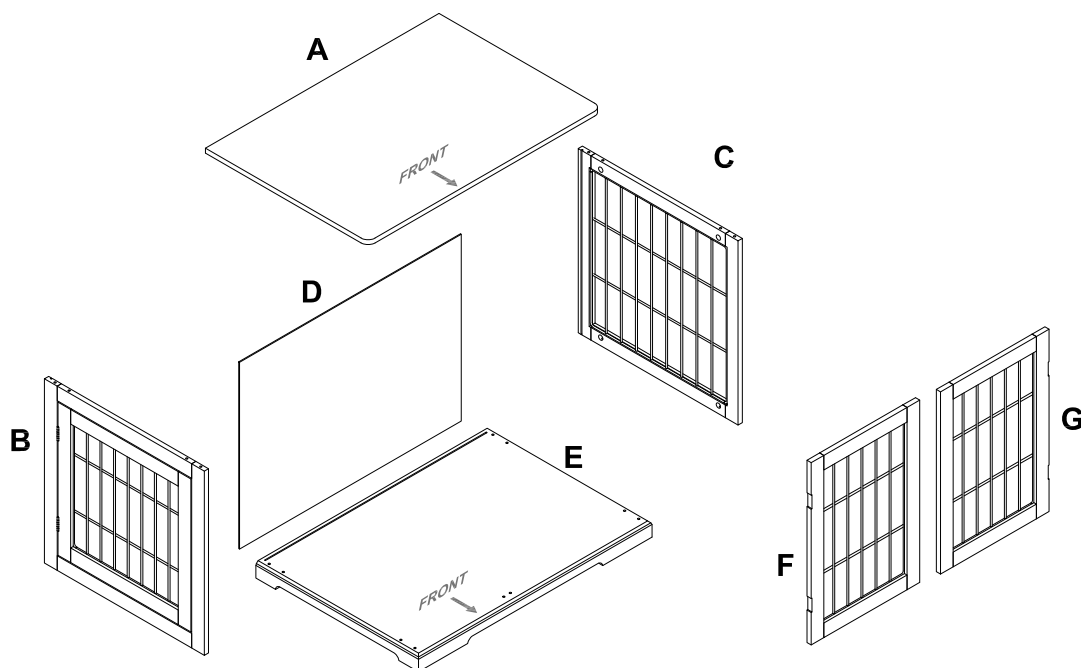

Assembly and Care Instruction

Wooden Pet House XL

| | | Color | Code |
|---------------------|--|----------------|------|
| Wooden Pet House XL | | white | 0 |
| | | gray | 1 |
| | | espresso-brown | 2 |

| Pos. No. | Description | Measurement | Quantity |
|----------|----------------------|---|----------|
| Pos. A | Roof | 29.5 × 21 × 0.5 in. (75 × 53,5 × 1,5 cm) | 1 |
| Pos. B | Side panel with door | 18 × 20.25 × 0.5 in. (46 × 52 × 1,5 cm) | 1 |
| Pos. C | Side panel | 18 × 20.25 × 0.5 in. (46 × 52 × 1,5 cm) | 1 |
| Pos. D | Backwall | 27.5 × 18.5 × 0.19 in. (70,2 × 47,2 × 0,5 cm) | 1 |
| Pos. E | Bottom plate | 29.5 × 21 × 2.25 in. (75 × 53,6 × 6 cm) | 1 |
| Pos. F | Door, front, left | 17.75 × 13.5 × 0.5 in. (45,4 × 34,3 × 1,5 cm) | 1 |
| Pos. G | Door, front, right | "17.75 × 13.5 × 0.5 in. (45,4 × 34,3 × 1,5 cm) | 1 |
| | | | |
| | | | |

- | | | | | | | | | |
|---|---|---|---|---|---|---|---|---|
| Pos. 1 | Pos. 2 | Pos. 3 | Pos. 4 | Pos. 5 | Pos. 6 | Pos. 7 | Pos. 8 | Pos. 9 |
|  |  |  |  |  |  |  |  |  |
| 1 | 2 | 3 | 4 | 5 | 6 | 7 | 8 | 9 |
| x 8 pcs | x 8 pcs | x 8 pcs | x 1 pc | x 36 pcs | x 2 pcs | x 4 pcs | x 1 pc | x 1 pc |