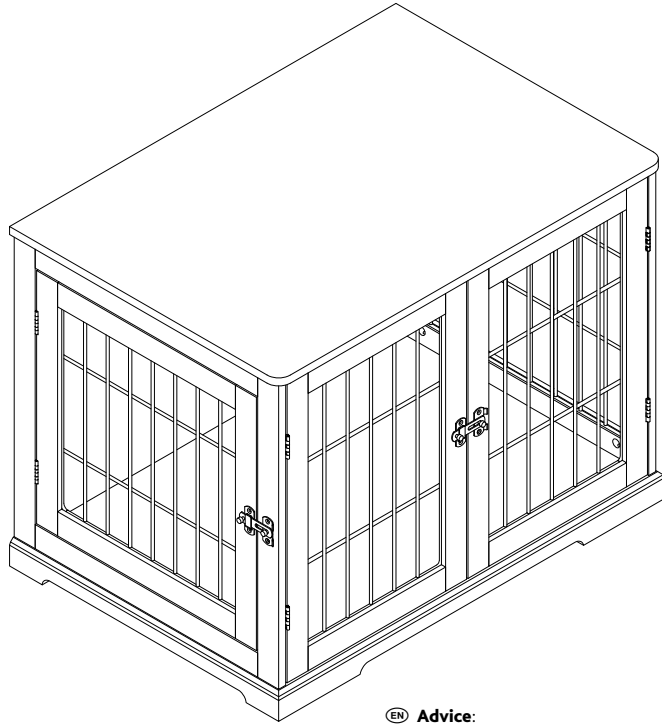

| Pos. No. | Description | Measurement | Quantity |
|----------|----------------------|---|----------|
| Pos. A | Roof | 29.5 × 21 × 0.5 in. (75 × 53,5 × 1,5 cm) | 1 |
| Pos. B | Side panel with door | 18 × 20.25 × 0.5 in. (46 × 52 × 1,5 cm) | 1 |
| Pos. C | Side panel | 18 × 20.25 × 0.5 in. (46 × 52 × 1,5 cm) | 1 |
| Pos. D | Backwall | 27.5 × 18.5 × 0.19 in. (70,2 × 47,2 × 0,5 cm) | 1 |
| Pos. E | Bottom plate | 29.5 × 21 × 2.25 in. (75 × 53,6 × 6 cm) | 1 |
| Pos. F | Door, front, left | 17.75 × 13.5 × 0.5 in. (45,4 × 34,3 × 1,5 cm) | 1 |
| Pos. G | Door, front, right | "17.75 × 13.5 × 0.5 in. (45,4 × 34,3 × 1,5 cm) | 1 |
| | | | |
| | | | |

ASSEMBLY INSTRUCTIONS

| | | | |
|----------|---|---|---|
| 1 |  |  |  |
| | 7 | 5 | 8 |
| | x 4 pcs | x 16 pcs | x 1 pc |

| | | | | | |
|----------|---|---|---|---|---|
| 2 |  |  |  |  |  |
| | 1 x 8 pcs | 4 x 1 pc | 5 x 4 pcs | 3 x 4 pcs | 9 x 1 pc |

| | | |
|----------|---|---|
| 5 |  |  |
| | 5 x 16 pcs | 6 x 2 pcs |

EN Advice:
Do not sit or stand on this product.
It is intended for pets only.
This product should be assembled by an adult.