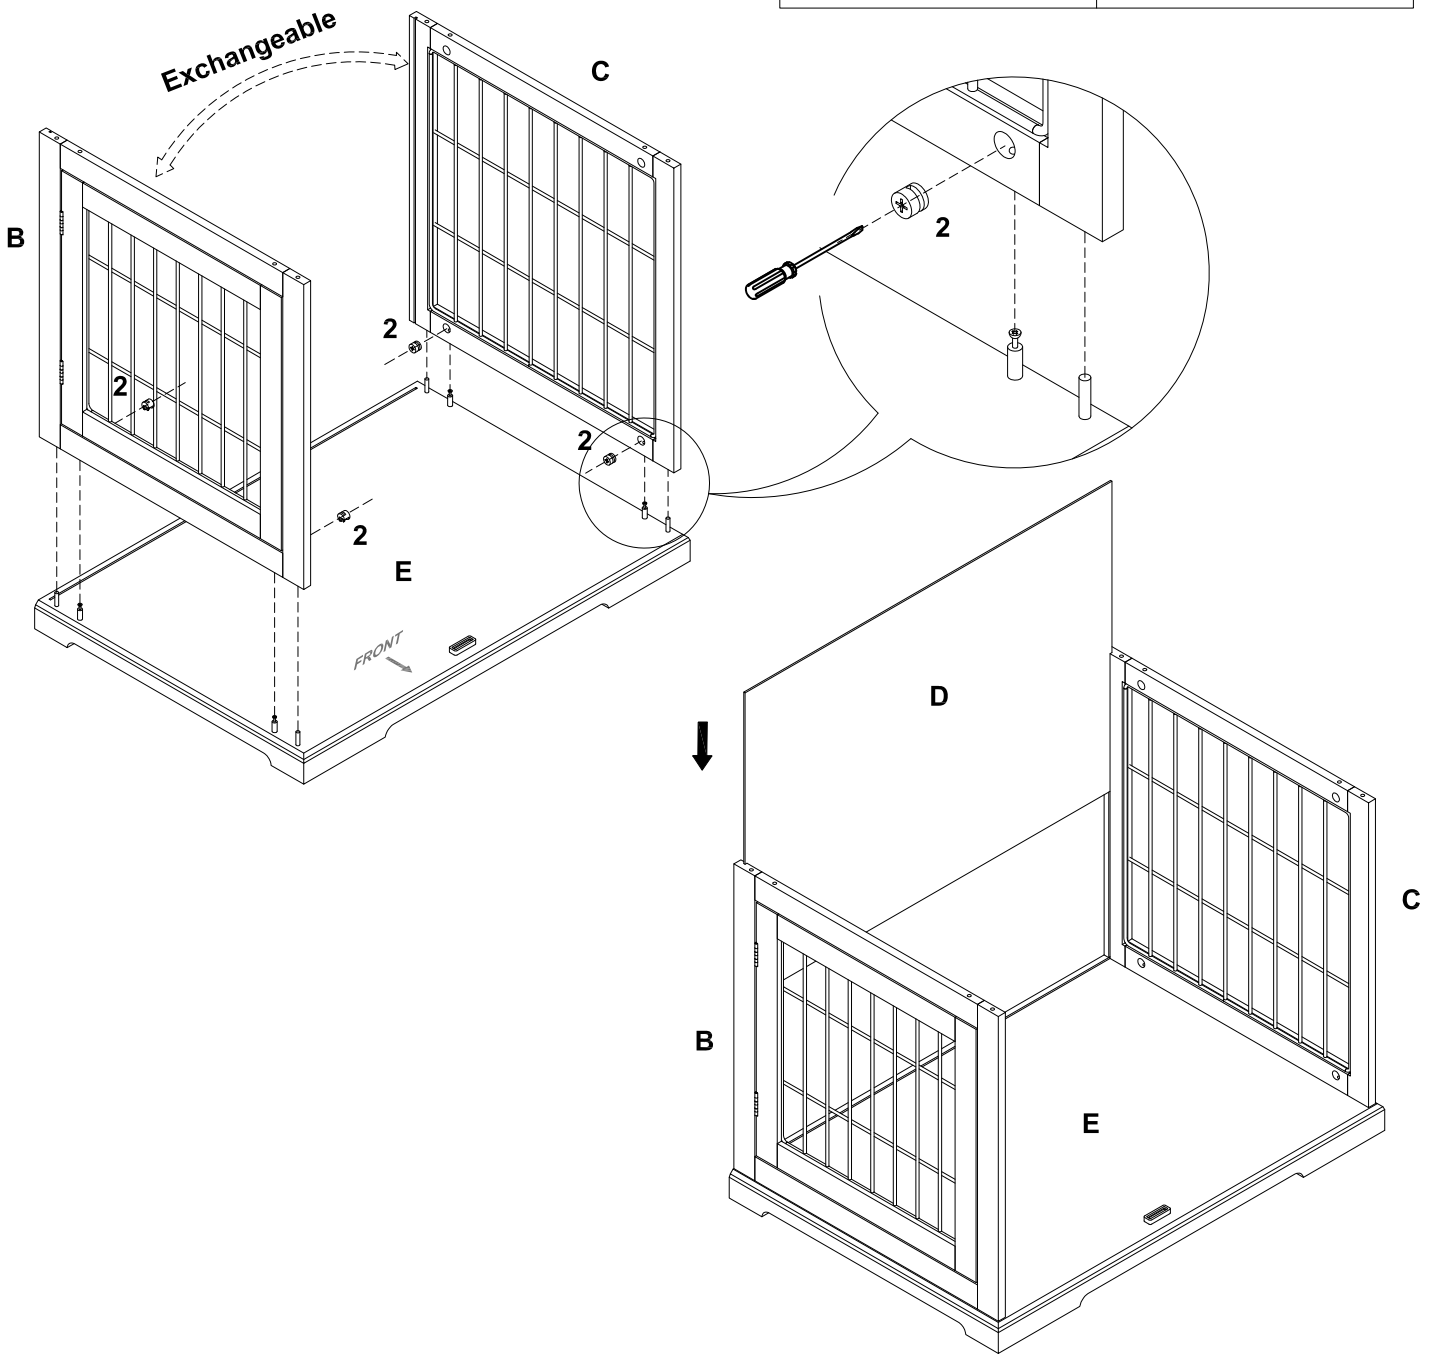

| Pos. No. | Description | Measurement | Quantity |
|----------|----------------------|---|----------|
| Pos. A | Roof | 29.5 × 21 × 0.5 in. (75 × 53,5 × 1,5 cm) | 1 |
| Pos. B | Side panel with door | 18 × 20.25 × 0.5 in. (46 × 52 × 1,5 cm) | 1 |
| Pos. C | Side panel | 18 × 20.25 × 0.5 in. (46 × 52 × 1,5 cm) | 1 |
| Pos. D | Backwall | 27.5 × 18.5 × 0.19 in. (70,2 × 47,2 × 0,5 cm) | 1 |
| Pos. E | Bottom plate | 29.5 × 21 × 2.25 in. (75 × 53,6 × 6 cm) | 1 |
| Pos. F | Door, front, left | 17.75 × 13.5 × 0.5 in. (45,4 × 34,3 × 1,5 cm) | 1 |
| Pos. G | Door, front, right | "17.75 × 13.5 × 0.5 in. (45,4 × 34,3 × 1,5 cm) | 1 |
| | | | |
| | | | |

- | | | | | | | | | |
|---|---|---|---|---|---|---|---|---|
| Pos. 1 | Pos. 2 | Pos. 3 | Pos. 4 | Pos. 5 | Pos. 6 | Pos. 7 | Pos. 8 | Pos. 9 |
|  |  |  |  |  |  |  |  |  |
| 1 | 2 | 3 | 4 | 5 | 6 | 7 | 8 | 9 |
| x 8 pcs | x 8 pcs | x 8 pcs | x 1 pc | x 36 pcs | x 2 pcs | x 4 pcs | x 1 pc | x 1 pc |

| | | |
|----------|---|---|
| 5 |  |  |
| | 5 x 16 pcs | 6 x 2 pcs |

EN Advice:
Do not sit or stand on this product.
It is intended for pets only.
This product should be assembled by an adult.