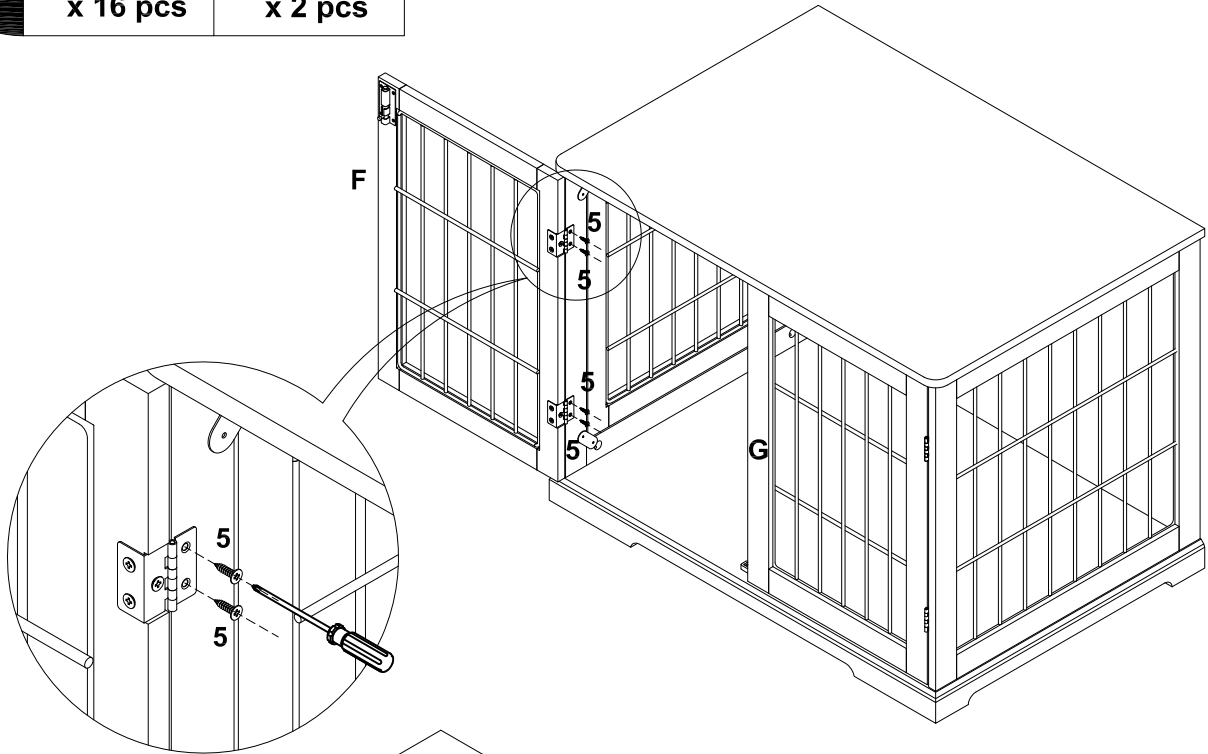

| Pos. No. | Description | Measurement | Quantity |
|----------|----------------------|---|----------|
| Pos. A | Roof | 29.5 × 21 × 0.5 in. (75 × 53,5 × 1,5 cm) | 1 |
| Pos. B | Side panel with door | 18 × 20.25 × 0.5 in. (46 × 52 × 1,5 cm) | 1 |
| Pos. C | Side panel | 18 × 20.25 × 0.5 in. (46 × 52 × 1,5 cm) | 1 |
| Pos. D | Backwall | 27.5 × 18.5 × 0.19 in. (70,2 × 47,2 × 0,5 cm) | 1 |
| Pos. E | Bottom plate | 29.5 × 21 × 2.25 in. (75 × 53,6 × 6 cm) | 1 |
| Pos. F | Door, front, left | 17.75 × 13.5 × 0.5 in. (45,4 × 34,3 × 1,5 cm) | 1 |
| Pos. G | Door, front, right | "17.75 × 13.5 × 0.5 in. (45,4 × 34,3 × 1,5 cm) | 1 |
| | | | |
| | | | |

- | | | | | | | | | |
|---|---|---|---|---|---|---|---|---|
| Pos. 1 | Pos. 2 | Pos. 3 | Pos. 4 | Pos. 5 | Pos. 6 | Pos. 7 | Pos. 8 | Pos. 9 |
|  |  |  |  |  |  |  |  |  |
| 1 | 2 | 3 | 4 | 5 | 6 | 7 | 8 | 9 |
| x 8 pcs | x 8 pcs | x 8 pcs | x 1 pc | x 36 pcs | x 2 pcs | x 4 pcs | x 1 pc | x 1 pc |

ASSEMBLY INSTRUCTIONS

| | | | |
|----------|---|---|---|
| 1 |  |  |  |
| | 7 | 5 | 8 |
| | x 4 pcs | x 16 pcs | x 1 pc |

| | | | | | |
|----------|---|---|---|---|---|
| 2 |  |  |  |  |  |
| | 1 x 8 pcs | 4 x 1 pc | 5 x 4 pcs | 3 x 4 pcs | 9 x 1 pc |

| | | |
|----------|---|---|
| 5 |  |  |
| | 5 x 16 pcs | 6 x 2 pcs |

EN Advice:
Do not sit or stand on this product.
It is intended for pets only.
This product should be assembled by an adult.