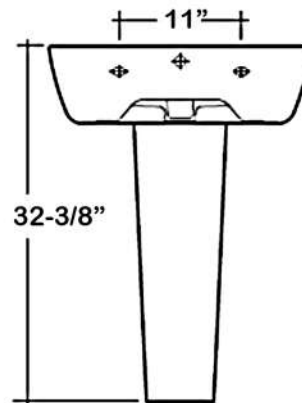

ELENA 500 PEDESTAL LAVATORY

CAT. NO
3-14X

W: 19-3/4"
D: 18-1/8"
H: 32-3/8"

Column: 8" x 7-1/2" x 26"

Back of basin to center of faucet: 2-1/2"
Back of basin to center of drain: 7-3/4"
Mount bolts height: 30"
Mount holes cc: 11"

Interior Dimensions:

Basin interior: 15-1/2" x 12"
Basin depth: 5-1/2"
Faucet and spout holes: 1-3/8"

Features:

- ▶ Made of Vitreous China
- ▶ Available for single hole (3-141) or 8" Widespread (3-148)
- ▶ Pre-drilled overflow hole
- ▶ Mounting hardware included
- ▶ For ease installation order **Hangers** (pair) or **Bracket** (one)

Colors:
WH White

Compliance Certification
Meets or exceeds the following specifications: ASME A112.19.2 2013 and CSA B45.1-13 for ceramic plumbing fixtures.

Dimensions of fixture are nominal and may vary within the range of tolerances established by ASME Standard A112.19.2-2013. Dimensions and specifications subject to change without notice.