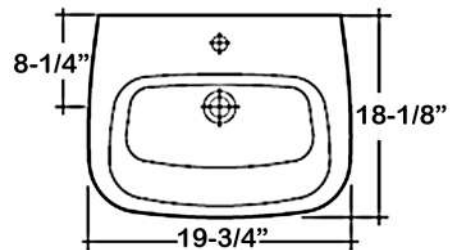

ELENA 500 PEDESTAL LAVATORY

CAT. NO
3-14X

W: 19-3/4"
D: 18-1/8"
H: 32-3/8"

Column: 8" x 7-1/2" x 26"

Back of basin to center of faucet: 2-1/2"
Back of basin to center of drain: 7-3/4"
Mount bolts height: 30"
Mount holes cc: 11"

Interior Dimensions:

Basin interior: 15-1/2" x 12"
Basin depth: 5-1/2"
Faucet and spout holes: 1-3/8"

Features:

- ▶ Made of Vitreous China
- ▶ Available for single hole (3-141) or 8" Widespread (3-148)
- ▶ Pre-drilled overflow hole
- ▶ Mounting hardware included
- ▶ For ease installation order **Hangers** (pair) or **Bracket** (one)

Colors:
WH White

Compliance Certification
Meets or exceeds the following specifications: ASME A112.19.2 2013 and CSA B45.1-13 for ceramic plumbing fixtures.

Dimensions of fixture are nominal and may vary within the range of tolerances established by ASME Standard A112.19.2-2013. Dimensions and specifications subject to change without notice.