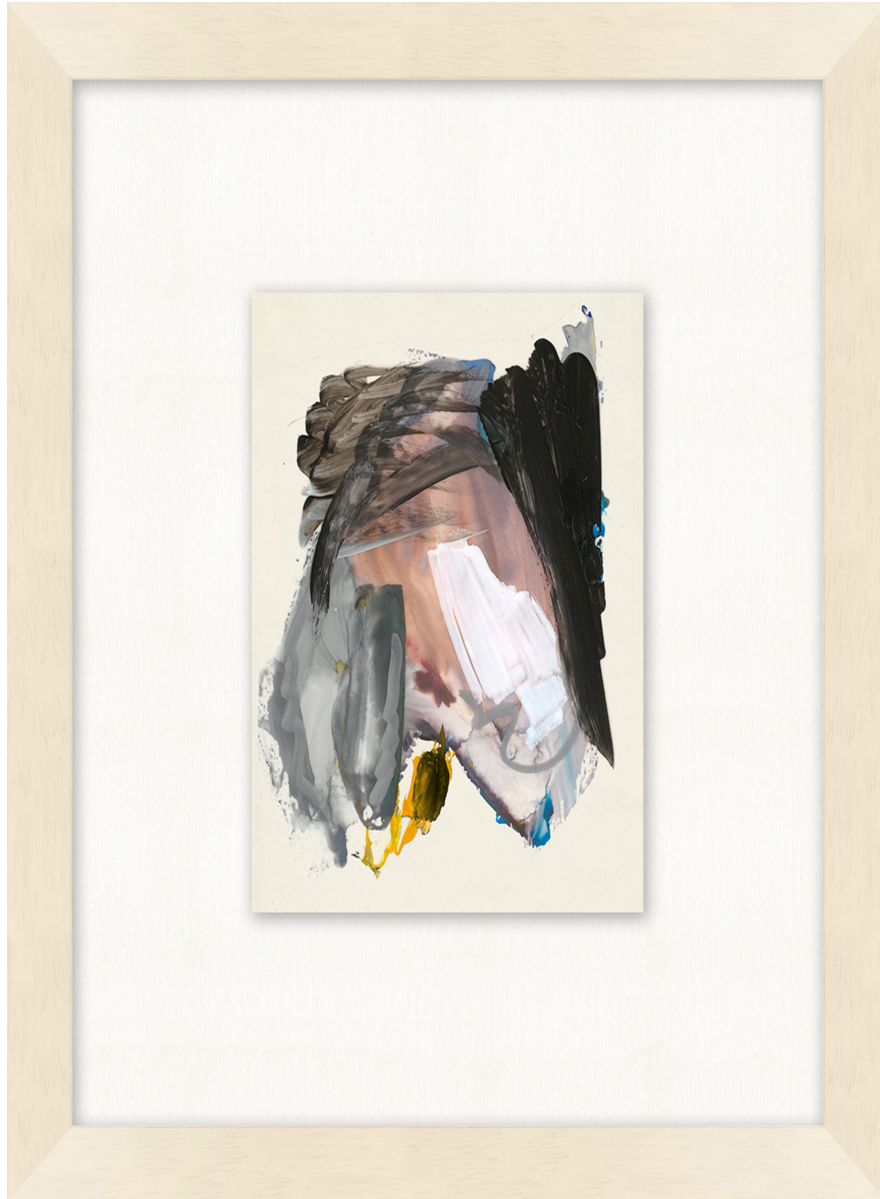

WENDOVER ART GROUP

ITEM NUMBER : **WTFH1396**

TITLE : **Hidden Faces 8**

OUTWARD DIMENSION (W X H) : **13.5" x 15.5"**

FRAME (WIDTH X DEPTH) : **MC2325 | 1" x 2.13"**

FRAME FINISH : **Standard Frame**

Pickled White

DESCRIPTION :

**Giclee on Gallery Wrapped Canvas, Framed in Shadowbox,
Hangs Horizontally and Vertically**