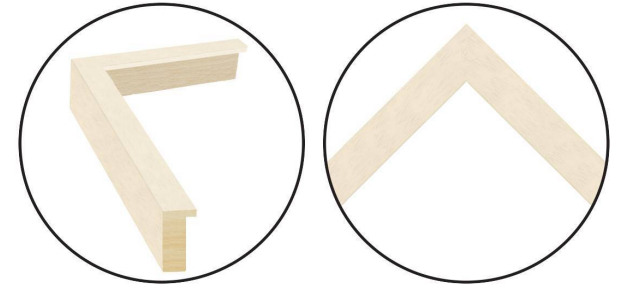

WENDOVER ART GROUP

ITEM NUMBER : **WTFH1396**

TITLE : **Hidden Faces 8**

OUTWARD DIMENSION (W X H) : **13.5" x 15.5"**

FRAME (WIDTH X DEPTH) : **MC2325 | 1" x 2.13"**

FRAME FINISH : **Standard Frame**

Pickled White

DESCRIPTION :

**Giclee on Gallery Wrapped Canvas, Framed in Shadowbox,
Hangs Horizontally and Vertically**