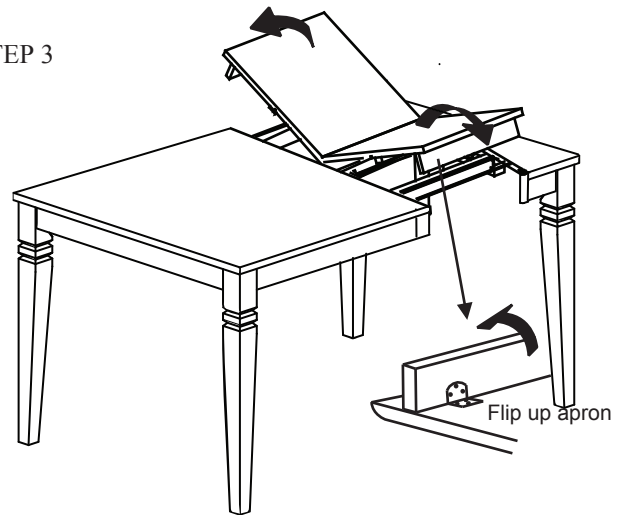

## SOLID TOP LEG TABLE W/B'FLY EXT LEAF

NO	Parts List		Q'TY
A		Table Top	1pce
B		Leg	4 pcs

NO	Hardware List		Q'TY
1		Hex Bolt	8 pcs
2		Lock Washer	8 pcs
3		Flat Washer	8 pcs
4		Wrench	1 pce

STEP 1

STEP 2

STEP 3

STEP 4