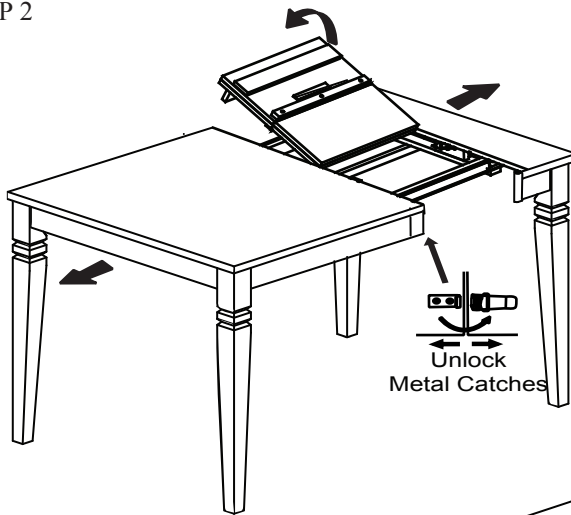

## SOLID TOP LEG TABLE W/B'FLY EXT LEAF

NO	Parts List		Q'TY
A		Table Top	1pce
B		Leg	4 pcs

NO	Hardware List		Q'TY
1		Hex Bolt	8 pcs
2		Lock Washer	8 pcs
3		Flat Washer	8 pcs
4		Wrench	1 pce

STEP 1

STEP 2

STEP 3

STEP 4