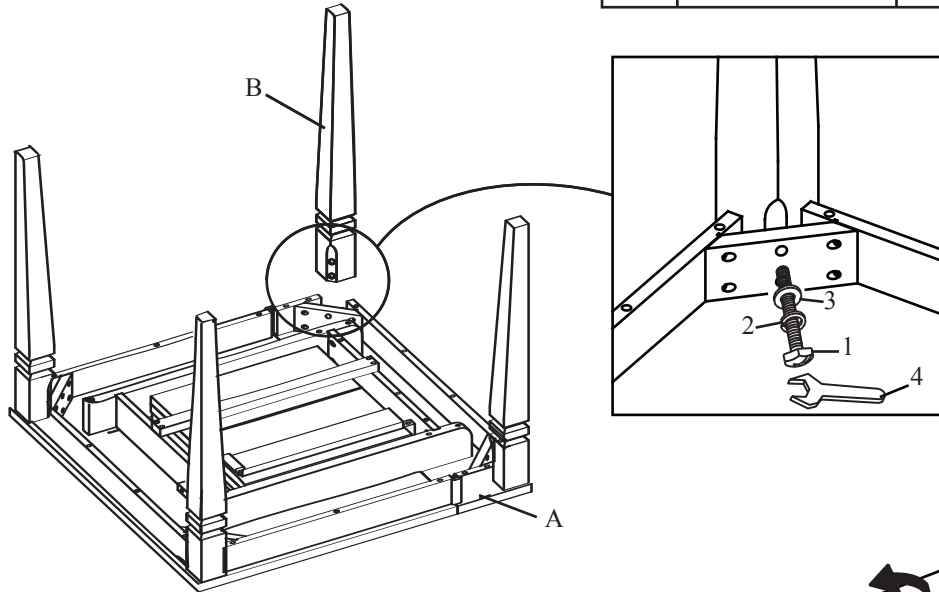

## SOLID TOP LEG TABLE W/B'FLY EXT LEAF

NO	Parts List		Q'TY
A		Table Top	1pce
B		Leg	4 pcs

NO	Hardware List		Q'TY
1		Hex Bolt	8 pcs
2		Lock Washer	8 pcs
3		Flat Washer	8 pcs
4		Wrench	1 pce

STEP 1

STEP 2

STEP 3