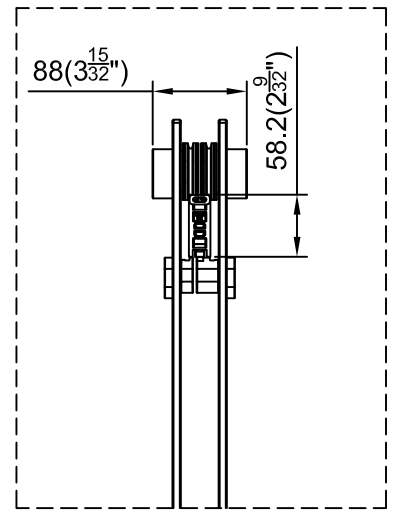

Measurements	
<b>A</b>	Distance Between Handle Holes
<b>B</b>	Handle Length
<b>C</b>	Distance Between Handle Holes To The Side
<b>D</b>	Distance Between Handle Holes To The Bottom
<b>F</b>	Min/Max Walk-In Width
<b>G</b>	Min/Max Shower Door Width
<b>H</b>	Shower Door Height
<b>J</b>	Walk Through Opening Height

Measurements provided are in mm and inches.

Measurements	
<b>A</b>	Distance Between Handle Holes
<b>B</b>	Handle Length
<b>C</b>	Distance Between Handle Holes To The Side
<b>D</b>	Distance Between Handle Holes To The Bottom
<b>F</b>	Min/Max Walk-In Width
<b>G</b>	Min/Max Shower Door Width
<b>H</b>	Shower Door Height
<b>J</b>	Walk Through Opening Height

Measurements provided are in mm and inches.