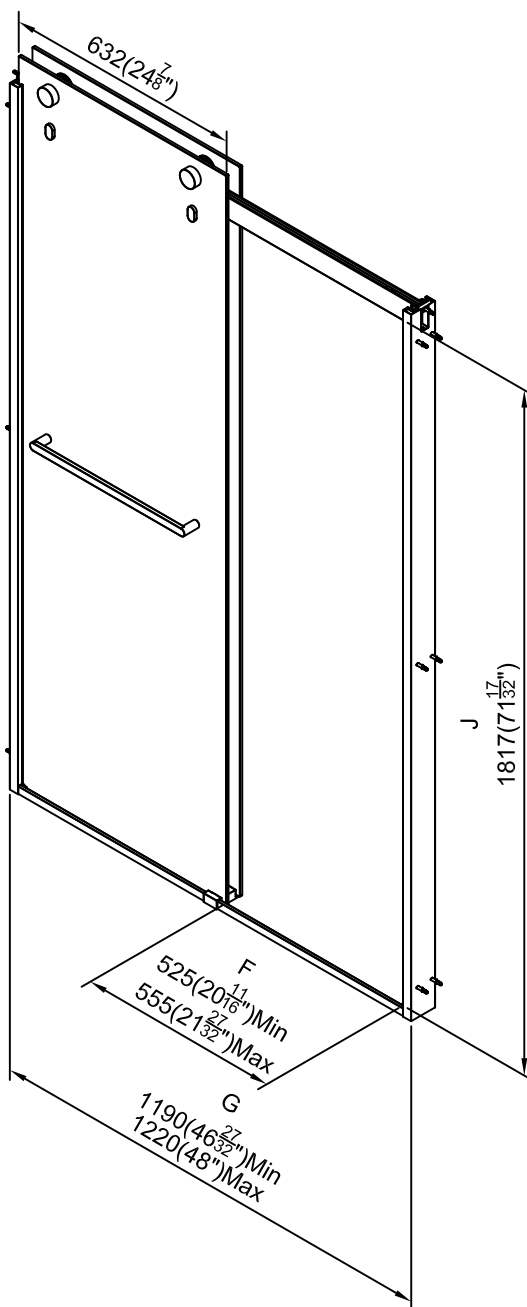

Measurements	
<b>A</b>	Distance Between Handle Holes
<b>B</b>	Handle Length
<b>C</b>	Distance Between Handle Holes To The Side
<b>D</b>	Distance Between Handle Holes To The Bottom
<b>F</b>	Min/Max Walk-In Width
<b>G</b>	Min/Max Shower Door Width
<b>H</b>	Shower Door Height
<b>J</b>	Walk Through Opening Height

Measurements provided are in mm and inches.

Measurements	
<b>A</b>	Distance Between Handle Holes
<b>B</b>	Handle Length
<b>C</b>	Distance Between Handle Holes To The Side
<b>D</b>	Distance Between Handle Holes To The Bottom
<b>F</b>	Min/Max Walk-In Width
<b>G</b>	Min/Max Shower Door Width
<b>H</b>	Shower Door Height
<b>J</b>	Walk Through Opening Height

Measurements provided are in mm and inches.