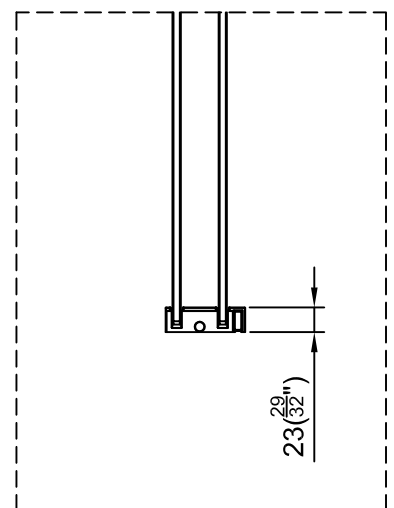

Measurements	
<b>A</b>	Distance Between Handle Holes
<b>B</b>	Handle Length
<b>C</b>	Distance Between Handle Holes To The Side
<b>D</b>	Distance Between Handle Holes To The Bottom
<b>F</b>	Min/Max Walk-In Width
<b>G</b>	Min/Max Shower Door Width
<b>H</b>	Shower Door Height
<b>J</b>	Walk Through Opening Height

Measurements provided are in mm and inches.

Measurements	
<b>A</b>	Distance Between Handle Holes
<b>B</b>	Handle Length
<b>C</b>	Distance Between Handle Holes To The Side
<b>D</b>	Distance Between Handle Holes To The Bottom
<b>F</b>	Min/Max Walk-In Width
<b>G</b>	Min/Max Shower Door Width
<b>H</b>	Shower Door Height
<b>J</b>	Walk Through Opening Height

Measurements provided are in mm and inches.