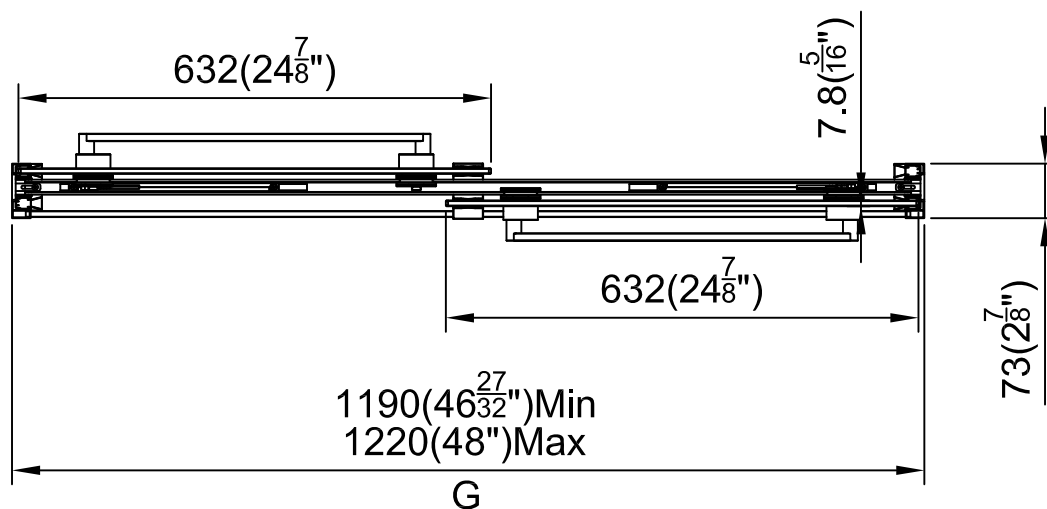

Measurements	
<b>A</b>	Distance Between Handle Holes
<b>B</b>	Handle Length
<b>C</b>	Distance Between Handle Holes To The Side
<b>D</b>	Distance Between Handle Holes To The Bottom
<b>F</b>	Min/Max Walk-In Width
<b>G</b>	Min/Max Shower Door Width
<b>H</b>	Shower Door Height
<b>J</b>	Walk Through Opening Height

Measurements provided are in mm and inches.

Measurements	
<b>A</b>	Distance Between Handle Holes
<b>B</b>	Handle Length
<b>C</b>	Distance Between Handle Holes To The Side
<b>D</b>	Distance Between Handle Holes To The Bottom
<b>F</b>	Min/Max Walk-In Width
<b>G</b>	Min/Max Shower Door Width
<b>H</b>	Shower Door Height
<b>J</b>	Walk Through Opening Height

Measurements provided are in mm and inches.