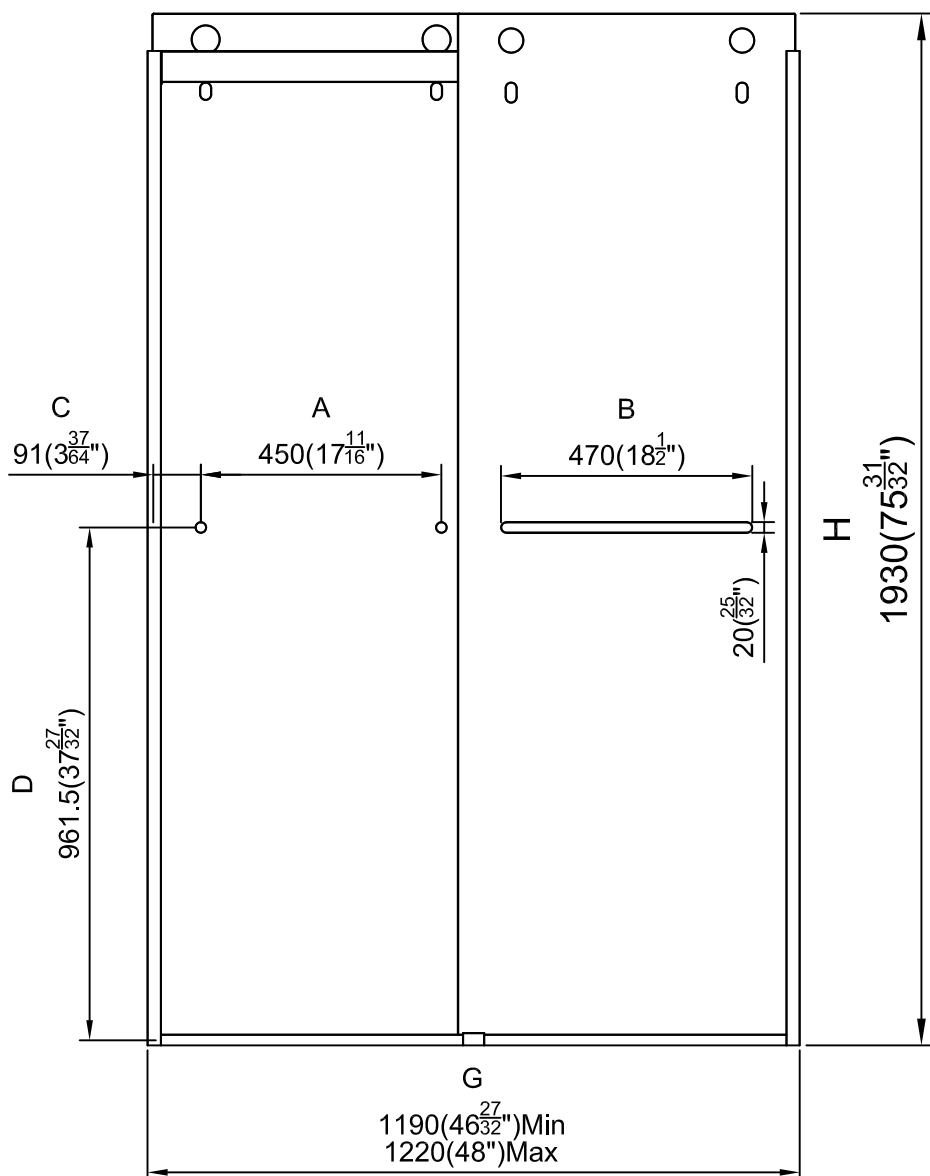

Measurements	
<b>A</b>	Distance Between Handle Holes
<b>B</b>	Handle Length
<b>C</b>	Distance Between Handle Holes To The Side
<b>D</b>	Distance Between Handle Holes To The Bottom
<b>F</b>	Min/Max Walk-In Width
<b>G</b>	Min/Max Shower Door Width
<b>H</b>	Shower Door Height
<b>J</b>	Walk Through Opening Height

Measurements provided are in mm and inches.

Measurements	
<b>A</b>	Distance Between Handle Holes
<b>B</b>	Handle Length
<b>C</b>	Distance Between Handle Holes To The Side
<b>D</b>	Distance Between Handle Holes To The Bottom
<b>F</b>	Min/Max Walk-In Width
<b>G</b>	Min/Max Shower Door Width
<b>H</b>	Shower Door Height
<b>J</b>	Walk Through Opening Height

Measurements provided are in mm and inches.