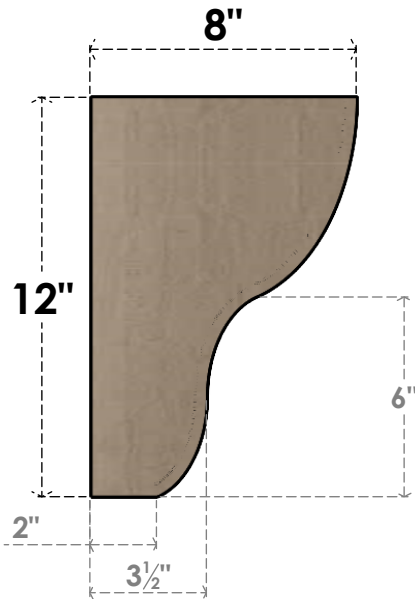

# ITEM NUMBER: CORU04X08X12GRNRCPR

4"W X 8"D X 12"H SERIES 2 CLASSIC GREENSBORO ROUGH CEDAR  
TIMBERTHANE FAUX WOOD CORBEL, PRIMED

**SIDE PROFILE**

**FRONT PROFILE**

**ISOMETRIC**

EKENA MILLWORK  
2300 WEST MAIN ST.  
CLARKSVILLE, TX 75426  
TOLL FREE: 866-607-0453  
WWW.EKENAMILLWORK.COM

NOTES

1. INSTALLATION TO BE COMPLETED IN ACCORDANCE WITH MANUFACTURER'S SPECIFICATIONS.
2. DRAWING MAY NOT BE TO SCALE
3. THIS DRAWING IS INTENDED FOR DESIGN AND PLANNING PURPOSES ONLY.
4. ALL INFORMATION CONTAINED HEREIN WAS CURRENT AT THE TIME OF DEVELOPMENT BUT MUST BE REVIEWED AND APPROVED BY THE PRODUCT MANUFACTURER TO BE CONSIDERED ACCURATE.
5. TIMBERTHANE ARCHITECTURAL PRODUCTS ARE MADE FROM HIGH DENSITY URETHANE AND COME FACTORY PRIMED