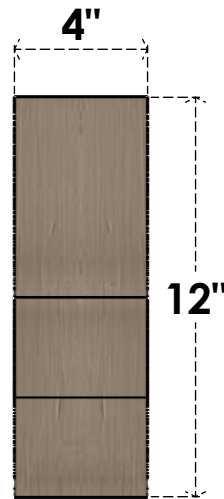

# ITEM NUMBER: CORU04X08X12GRNRCPR

4"W X 8"D X 12"H SERIES 2 CLASSIC GREENSBORO ROUGH CEDAR  
TIMBERTHANE FAUX WOOD CORBEL, PRIMED

**SIDE PROFILE**

**FRONT PROFILE**

**ISOMETRIC**

EKENA MILLWORK  
2300 WEST MAIN ST.  
CLARKSVILLE, TX 75426  
TOLL FREE: 866-607-0453  
WWW.EKENAMILLWORK.COM

NOTES

1. INSTALLATION TO BE COMPLETED IN ACCORDANCE WITH MANUFACTURER'S SPECIFICATIONS.
2. DRAWING MAY NOT BE TO SCALE
3. THIS DRAWING IS INTENDED FOR DESIGN AND PLANNING PURPOSES ONLY.
4. ALL INFORMATION CONTAINED HEREIN WAS CURRENT AT THE TIME OF DEVELOPMENT BUT MUST BE REVIEWED AND APPROVED BY THE PRODUCT MANUFACTURER TO BE CONSIDERED ACCURATE.
5. TIMBERTHANE ARCHITECTURAL PRODUCTS ARE MADE FROM HIGH DENSITY URETHANE AND COME FACTORY PRIMED