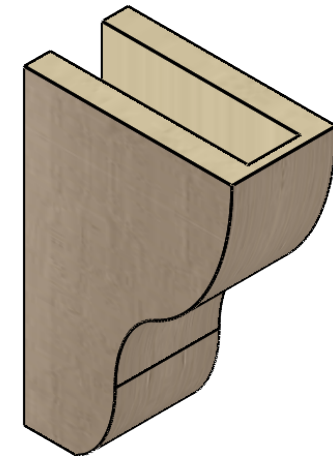

# ITEM NUMBER: CORU04X08X12GRNRCPR

4"W X 8"D X 12"H SERIES 2 CLASSIC GREENSBORO ROUGH CEDAR  
TIMBERTHANE FAUX WOOD CORBEL, PRIMED

**SIDE PROFILE**

**FRONT PROFILE**

**ISOMETRIC**

EKENA MILLWORK  
2300 WEST MAIN ST.  
CLARKSVILLE, TX 75426  
TOLL FREE: 866-607-0453  
WWW.EKENAMILLWORK.COM

NOTES

1. INSTALLATION TO BE COMPLETED IN ACCORDANCE WITH MANUFACTURER'S SPECIFICATIONS.
2. DRAWING MAY NOT BE TO SCALE
3. THIS DRAWING IS INTENDED FOR DESIGN AND PLANNING PURPOSES ONLY.
4. ALL INFORMATION CONTAINED HEREIN WAS CURRENT AT THE TIME OF DEVELOPMENT BUT MUST BE REVIEWED AND APPROVED BY THE PRODUCT MANUFACTURER TO BE CONSIDERED ACCURATE.
5. TIMBERTHANE ARCHITECTURAL PRODUCTS ARE MADE FROM HIGH DENSITY URETHANE AND COME FACTORY PRIMED