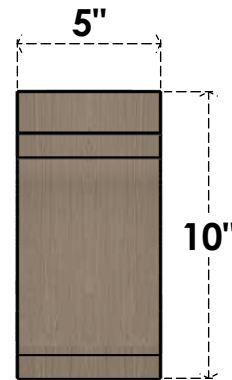

ITEM NUMBER: CORU05X05X10LGYRCPR

5"W X 5"D X 10"H SERIES 2 WIDE LEGACY ROUGH CEDAR TIMBERTHANE
FAUX WOOD CORBEL, PRIMED

SIDE PROFILE

FRONT PROFILE

ISOMETRIC

EKENA MILLWORK
2300 WEST MAIN ST.
CLARKSVILLE, TX 75426
TOLL FREE: 866-607-0453
WWW.EKENAMILLWORK.COM