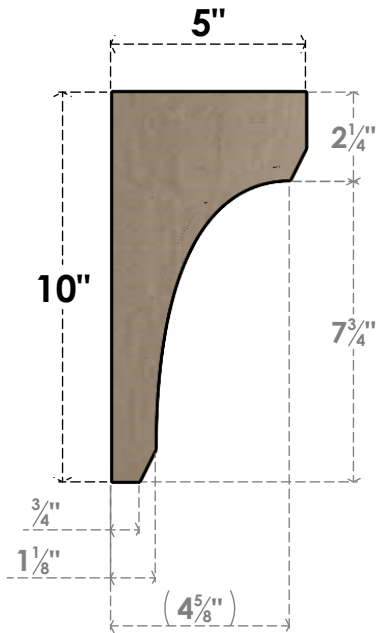

ITEM NUMBER: CORU05X05X10LGYRCPR

5"W X 5"D X 10"H SERIES 2 WIDE LEGACY ROUGH CEDAR TIMBERTHANE
FAUX WOOD CORBEL, PRIMED

SIDE PROFILE

FRONT PROFILE

ISOMETRIC

EKENA MILLWORK
2300 WEST MAIN ST.
CLARKSVILLE, TX 75426
TOLL FREE: 866-607-0453
WWW.EKENAMILLWORK.COM

NOTES

1. INSTALLATION TO BE COMPLETED IN ACCORDANCE WITH MANUFACTURER'S SPECIFICATIONS.
2. DRAWING MAY NOT BE TO SCALE
3. THIS DRAWING IS INTENDED FOR DESIGN AND PLANNING PURPOSES ONLY.
4. ALL INFORMATION CONTAINED HEREIN WAS CURRENT AT THE TIME OF DEVELOPMENT BUT MUST BE REVIEWED AND APPROVED BY THE PRODUCT MANUFACTURER TO BE CONSIDERED ACCURATE.
5. TIMBERTHANE ARCHITECTURAL PRODUCTS ARE MADE FROM HIGH DENSITY URETHANE AND COME FACTORY PRIMED