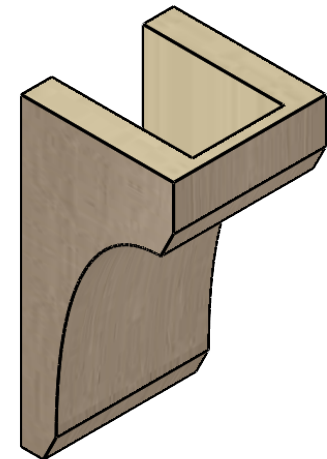

ITEM NUMBER: CORU05X05X10LGYRCPR

5"W X 5"D X 10"H SERIES 2 WIDE LEGACY ROUGH CEDAR TIMBERTHANE
FAUX WOOD CORBEL, PRIMED

SIDE PROFILE

FRONT PROFILE

ISOMETRIC

EKENA MILLWORK
2300 WEST MAIN ST.
CLARKSVILLE, TX 75426
TOLL FREE: 866-607-0453
WWW.EKENAMILLWORK.COM

NOTES

1. INSTALLATION TO BE COMPLETED IN ACCORDANCE WITH MANUFACTURER'S SPECIFICATIONS.
2. DRAWING MAY NOT BE TO SCALE
3. THIS DRAWING IS INTENDED FOR DESIGN AND PLANNING PURPOSES ONLY.
4. ALL INFORMATION CONTAINED HEREIN WAS CURRENT AT THE TIME OF DEVELOPMENT BUT MUST BE REVIEWED AND APPROVED BY THE PRODUCT MANUFACTURER TO BE CONSIDERED ACCURATE.
5. TIMBERTHANE ARCHITECTURAL PRODUCTS ARE MADE FROM HIGH DENSITY URETHANE AND COME FACTORY PRIMED