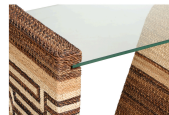

WILDWOOD CHELSEA HOUSE

490822 • Calusa Curve Console Table

31h x 45.75w x 16d

Wood

Brown/Clear/Plain

In perfect asymmetry, the Calusa Curve Console Table exudes natural style with its wrapped abaca rope base and suspended tempered glass top. The dyed rope creates a captivating pattern and texture, perfect for a kitchen or dining area.