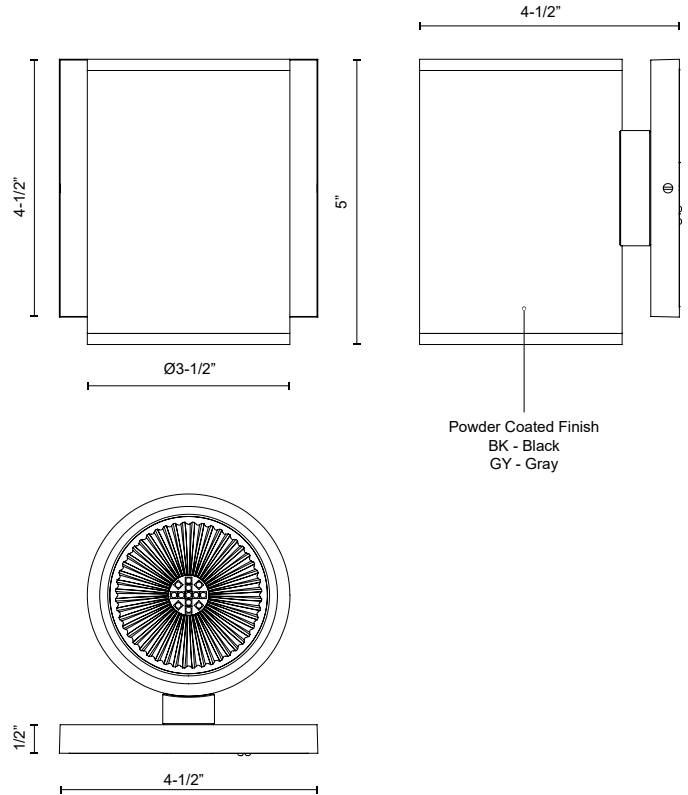

NORDIC EW3105

WALL

PROJECT

DESCRIPTION

High powered LED exterior single light wall mount fixture, die-cast aluminum housing molded into a cylinder shape with in powder coated black or gray finishes. Concealed inside is our 120V AC LED technology with a tempered glass diffuser radiating light either upward or downward depending how it is mounted on the wall. Certified ETL wet location listed and is available in different sizes and two light options.

EW3105-BK
Black

EW3105-GY
Gray

SPECIFICATION DETAILS

* For custom options, consult factory for details.

Fixture Dimensions	D3-1/2" x H5" x E4-1/2"
Light Source	AC LED Module
Wattage	10W
Total Lumens	850lm
Delivered Lumens	BK-684lm; GY-693lm;
Voltage	120V
Color Temperature	3000K
CRI (Ra)	90CRI
Optional Color Temps	2700K - 5000K Available, Minimum Order Quantities Apply
LED Rated Life	50,000 hours
Dimming	100% - 10%, ELV Dimmer (Not Included)
Diffuser Details	Parabolic Aluminum Reflector
Glass Details	Clear Glass
Location	Wet
Illumination Direction	Downlight
Warranty	5 Years
Canopy Dimensions	W4-1/2" x H4-1/2" x E1/2"