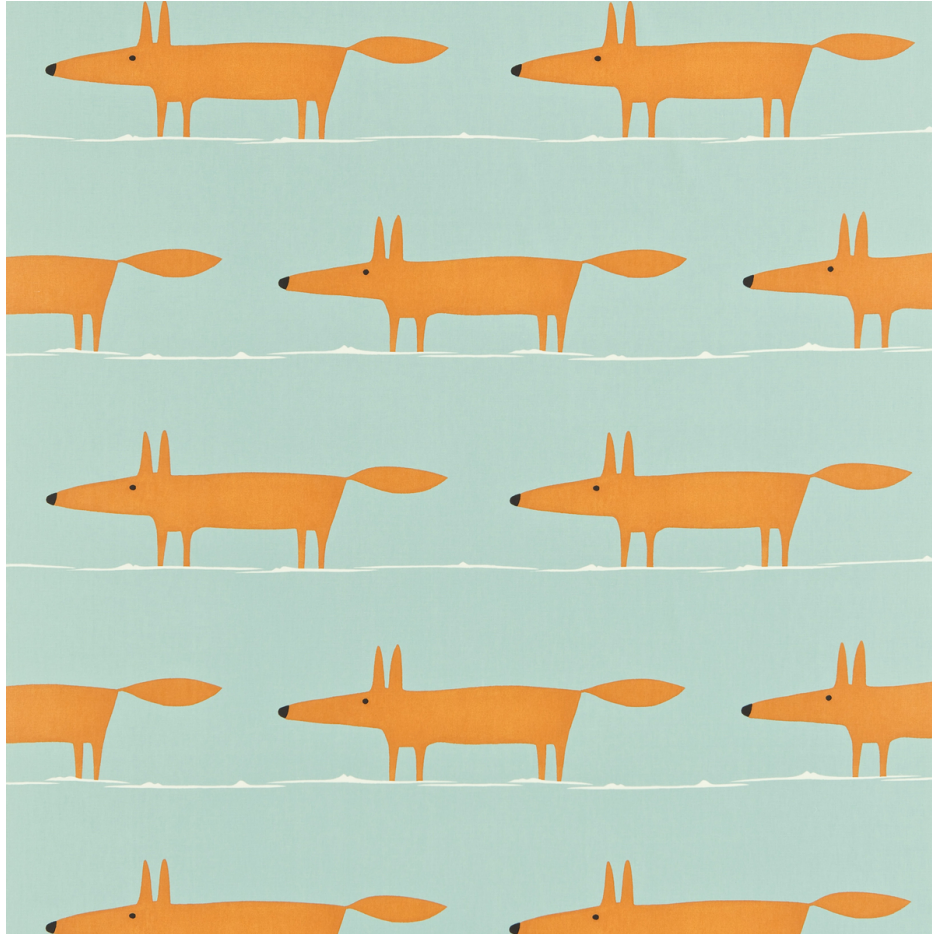

**Mr Fox - Sky/Tangerine**

SKU: NMEL120072.SCN.0

kravet

SKU: **NMEL120072.SCN.0**

Vertical Repeat: **25.25 in (64.14 cm)**

Type: **Print**

End Use: **Drapery**

Performance ACT Symbols: 

Width: **54 in (137.16 cm)**

Brand: **Scion**

Railroaded: **No**

Composition: **Cotton - 100%**