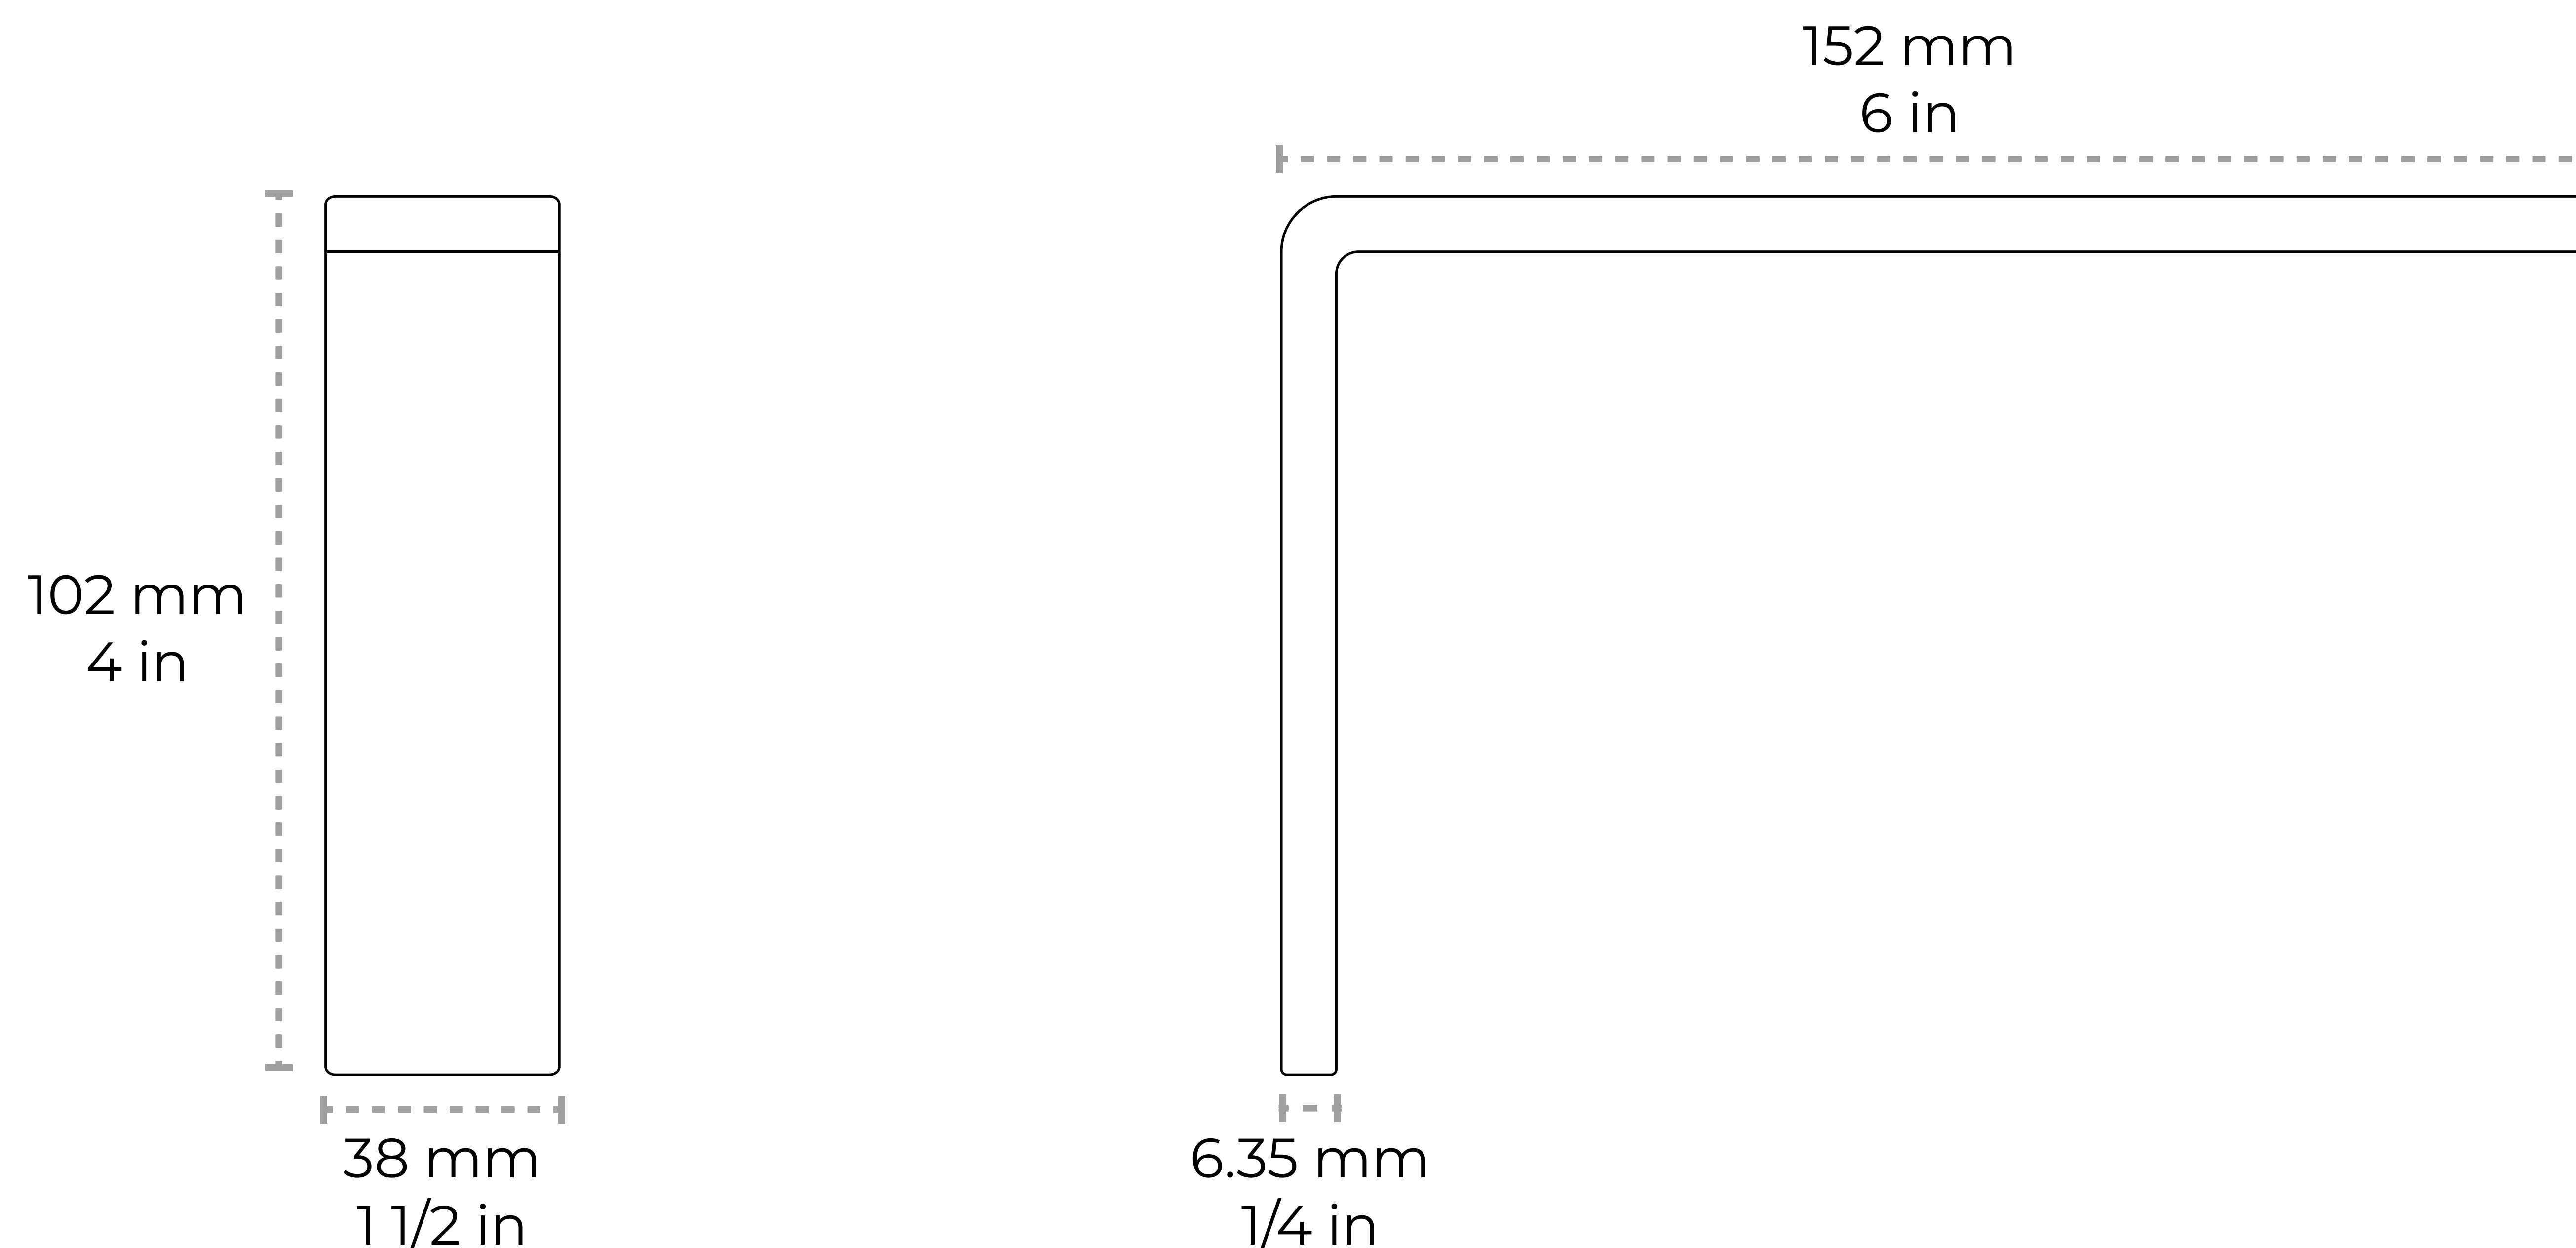

BK-IR810L-152

[L Bracket IR810L] Iron Modern Floating Shelf Bracket

Material	Iron
Weight	1.28 lbs
Measurements	Length: 102 mm 4 in Width: 38 mm 1 1/2 in Projection: 152 mm 6 in Thickness: 6.35 mm 1/4 in