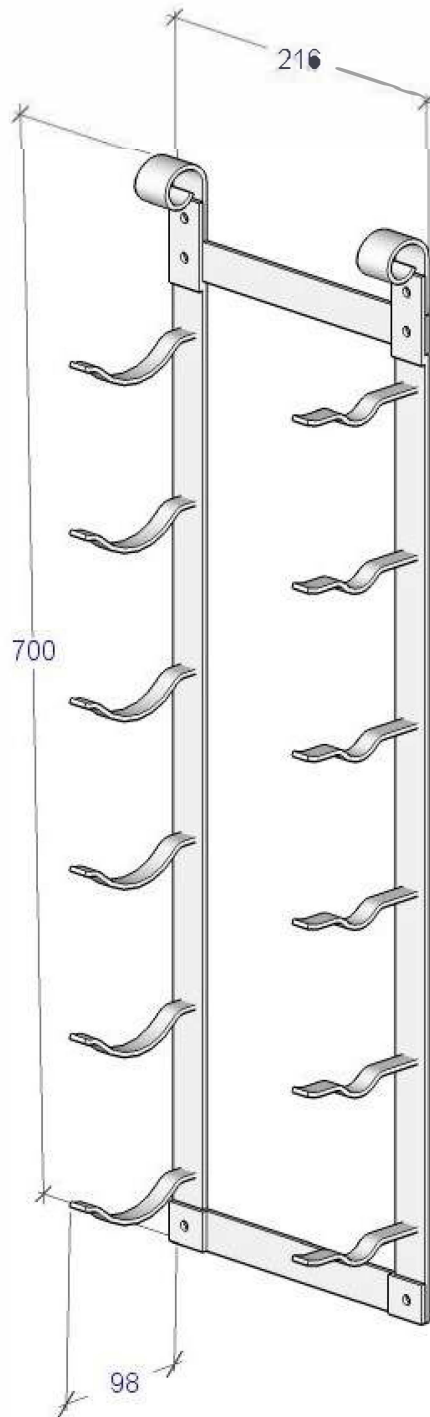

## Le Rustique 700mm wall mounted 6 bottle wine rack

Item	Height	Depth	Capacity	Width
	700mm	98mm	6 bottles	330mm

Total Capacity - 6 Bottles  
Can be stacked to create taller displays