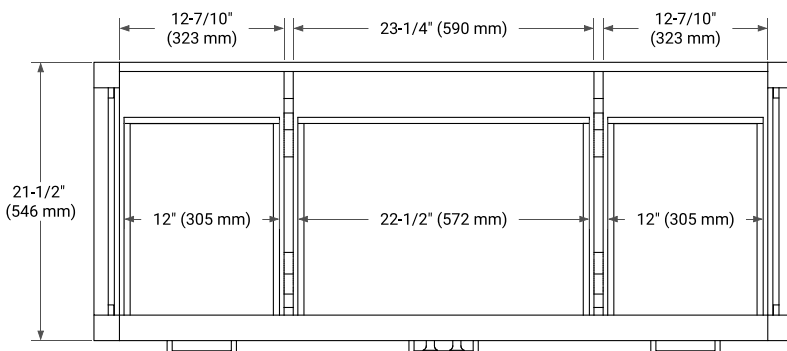

54" SINGLE SINK BASE CABINET

BASE CABINET DIMENSIONS

54" W x 21.5" D x 34.5" H

FEATURES

- Solid wood frame & plywood panels
- Dovetail drawers and joints
- Soft closing doors & drawers

HARDWARE FINISHES*

Brushed Nickel Satin Brass Matte Black Polished Chrome

PLAN VIEW

55" SINGLE OVAL SINK COUNTERTOP WITH 0.75 IN. THICKNESS

OVERALL DIMENSIONS

55" W x 22" D x 0.75" H

COUNTERTOP OPTIONS

Carrara Marble

FEATURES

- Solid countertop with mitered edges & seams
- Undermount white oval sink
- Pre-drilled for 8" widespread faucet

INCLUDED

- Countertop
- Matching Backsplash
- Oval Sink

COUNTERTOP PLAN VIEW

EDGE SIDE VIEW

THREE DIMENSIONAL COUNTERTOP VIEW