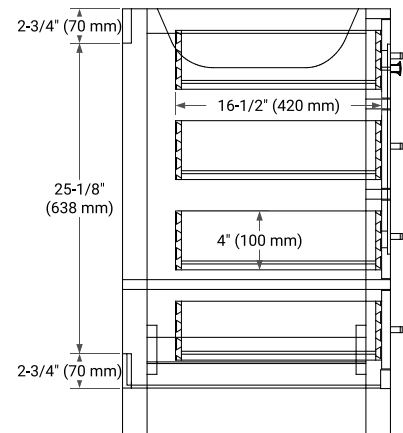

54" SINGLE SINK BASE CABINET

BASE CABINET DIMENSIONS

54" W x 21.5" D x 34.5" H

FEATURES

- Solid wood frame & plywood panels
- Dovetail drawers and joints
- Soft closing doors & drawers

HARDWARE FINISHES*

Brushed Nickel Satin Brass Matte Black Polished Chrome

PLAN VIEW

55" SINGLE OVAL SINK COUNTERTOP WITH 0.75 IN. THICKNESS

OVERALL DIMENSIONS

55" W x 22" D x 0.75" H

COUNTERTOP OPTIONS

Carrara Marble

FEATURES

- Solid countertop with mitered edges & seams
- Undermount white oval sink
- Pre-drilled for 8" widespread faucet

INCLUDED

- Countertop
- Matching Backsplash
- Oval Sink

COUNTERTOP PLAN VIEW

EDGE SIDE VIEW

THREE DIMENSIONAL COUNTERTOP VIEW