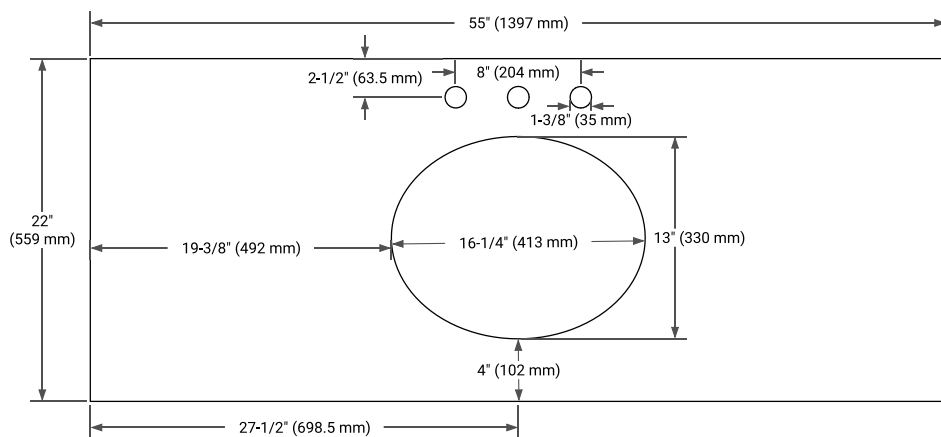

54" SINGLE SINK BASE CABINET

BASE CABINET DIMENSIONS

54" W x 21.5" D x 34.5" H

FEATURES

- Solid wood frame & plywood panels
- Dovetail drawers and joints
- Soft closing doors & drawers

HARDWARE FINISHES*

Brushed Nickel Satin Brass Matte Black Polished Chrome

PLAN VIEW

55" SINGLE OVAL SINK COUNTERTOP WITH 0.75 IN. THICKNESS

OVERALL DIMENSIONS

55" W x 22" D x 0.75" H

COUNTERTOP OPTIONS

Carrara Marble

FEATURES

- Solid countertop with mitered edges & seams
- Undermount white oval sink
- Pre-drilled for 8" widespread faucet

INCLUDED

- Countertop
- Matching Backsplash
- Oval Sink

COUNTERTOP PLAN VIEW

EDGE SIDE VIEW

THREE DIMENSIONAL COUNTERTOP VIEW