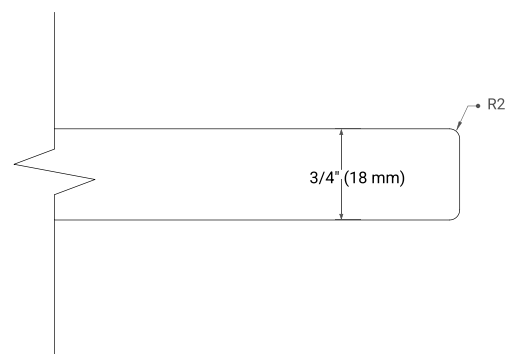

PLAN VIEW

55" SINGLE OVAL SINK COUNTERTOP WITH 0.75 IN. THICKNESS

OVERALL DIMENSIONS

55" W x 22" D x 0.75" H

COUNTERTOP OPTIONS

Carrara Marble

FEATURES

- Solid countertop with mitered edges & seams
- Undermount white oval sink
- Pre-drilled for 8" widespread faucet

INCLUDED

- Countertop
- Matching Backsplash
- Oval Sink

COUNTERTOP PLAN VIEW

EDGE SIDE VIEW

THREE DIMENSIONAL COUNTERTOP VIEW