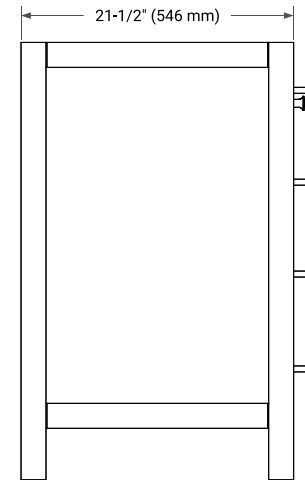

54" SINGLE SINK BASE CABINET

BASE CABINET DIMENSIONS

54" W x 21.5" D x 34.5" H

FEATURES

- Solid wood frame & plywood panels
- Dovetail drawers and joints
- Soft closing doors & drawers

HARDWARE FINISHES*

Brushed Nickel Satin Brass Matte Black Polished Chrome

PLAN VIEW

55" SINGLE OVAL SINK COUNTERTOP WITH 0.75 IN. THICKNESS

OVERALL DIMENSIONS

55" W x 22" D x 0.75" H

COUNTERTOP OPTIONS

Carrara Marble

FEATURES

- Solid countertop with mitered edges & seams
- Undermount white oval sink
- Pre-drilled for 8" widespread faucet

INCLUDED

- Countertop
- Matching Backsplash
- Oval Sink

COUNTERTOP PLAN VIEW

EDGE SIDE VIEW

THREE DIMENSIONAL COUNTERTOP VIEW