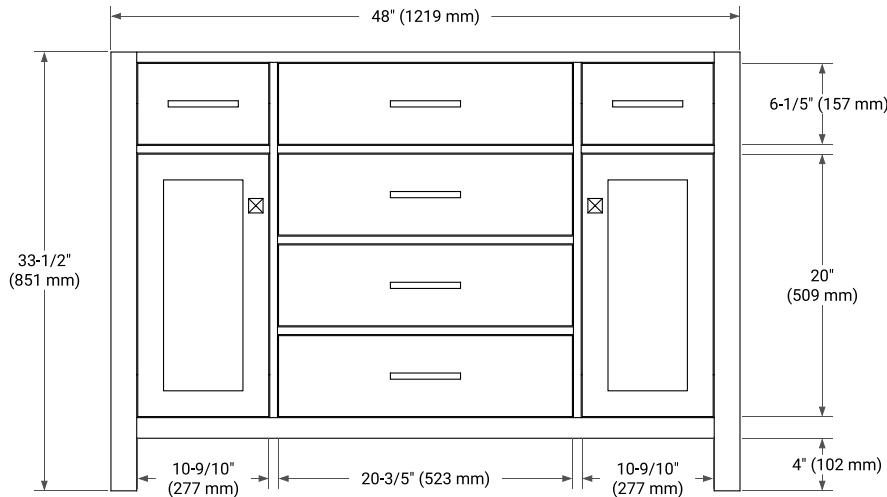

48" SINGLE SINK BASE CABINET

BASE CABINET DIMENSIONS

48" W x 21.5" D x 33.5" H

FEATURES

- Solid wood frame with engineered wood panels
- Dovetail drawers and joints
- Soft closing doors & drawers

HARDWARE FINISHES*

Brushed Nickel   Satin Brass   Matte Black   Polished Chrome

Hardware comes preinstalled with the illustrated option. Other finishes are available on our online store if you prefer a different one.

AVAILABLE COLORS

White   Grey

FRONT VIEW

SIDE VIEW

PLAN VIEW