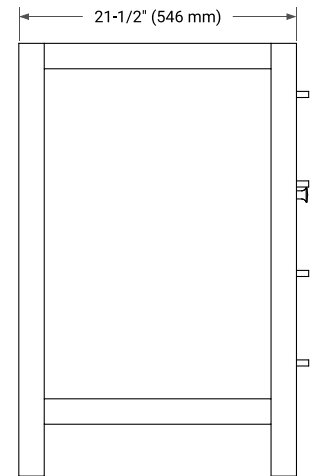

48" SINGLE SINK BASE CABINET

BASE CABINET DIMENSIONS

48" W x 21.5" D x 33.5" H

FEATURES

- Solid wood frame with engineered wood panels
- Dovetail drawers and joints
- Soft closing doors & drawers

HARDWARE FINISHES*

Brushed Nickel   Satin Brass   Matte Black   Polished Chrome

Hardware comes preinstalled with the illustrated option. Other finishes are available on our online store if you prefer a different one.

AVAILABLE COLORS

White   Grey

FRONT VIEW

SIDE VIEW

PLAN VIEW