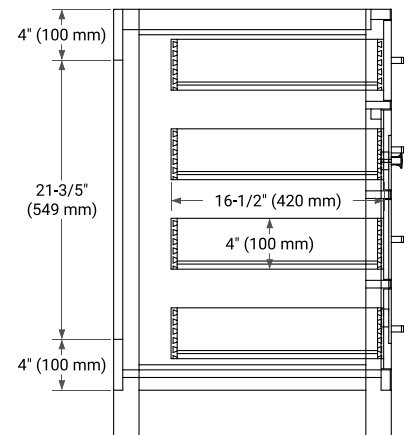

## BASE CABINET DIMENSIONS

48" W x 21.5" D x 33.5" H

## SIDE VIEW

## PLAN VIEW

## OVERALL DIMENSIONS

48.25" W x 22" D x 1.5" H