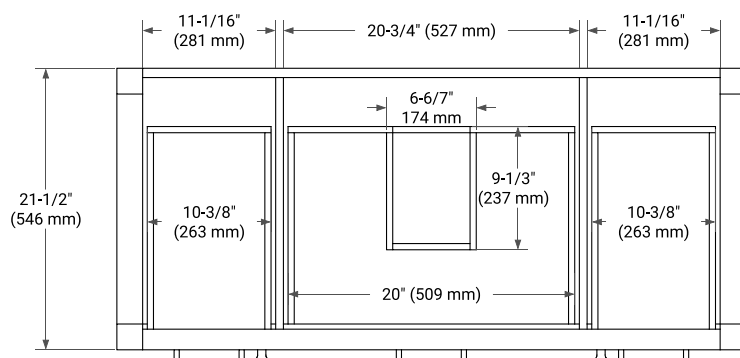

48" SINGLE SINK BASE CABINET

BASE CABINET DIMENSIONS

48" W x 21.5" D x 33.5" H

FEATURES

- Solid wood frame with engineered wood panels
- Dovetail drawers and joints
- Soft closing doors & drawers

HARDWARE FINISHES*

Brushed Nickel   Satin Brass   Matte Black   Polished Chrome

Hardware comes preinstalled with the illustrated option. Other finishes are available on our online store if you prefer a different one.

AVAILABLE COLORS

White   Grey

FRONT VIEW

SIDE VIEW

PLAN VIEW