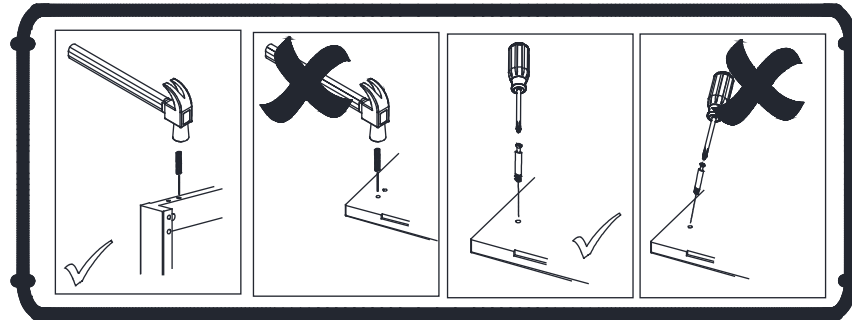

Tools Required

CAUTION: Do not use tools other than those required, as this can damage your new item.

NOTE

- Please check you have all hardware before assembling.
- If you are missing any hardware, please contact the store of purchase.
- Please ensure you have the name of the item, required hardware part and quantity.
- Please retain your receipt as proof of purchase to validate your warranty.

CAUTION

- Do not tighten screws before all screws are in the right place.
- Do not use this product unless all bolts, screws and knobs are firmly secured.
- Check that all bolts, screws and knobs are securely tightened at least every 4 months.

WARNING

- If parts are missing, broken, damaged or worn stop using the product until all repairs are made using manufacturer authorised parts.
- Failure to follow these warnings could result in serious injury.

DANGER

- CHILDREN MUST BE SUPERVISED.