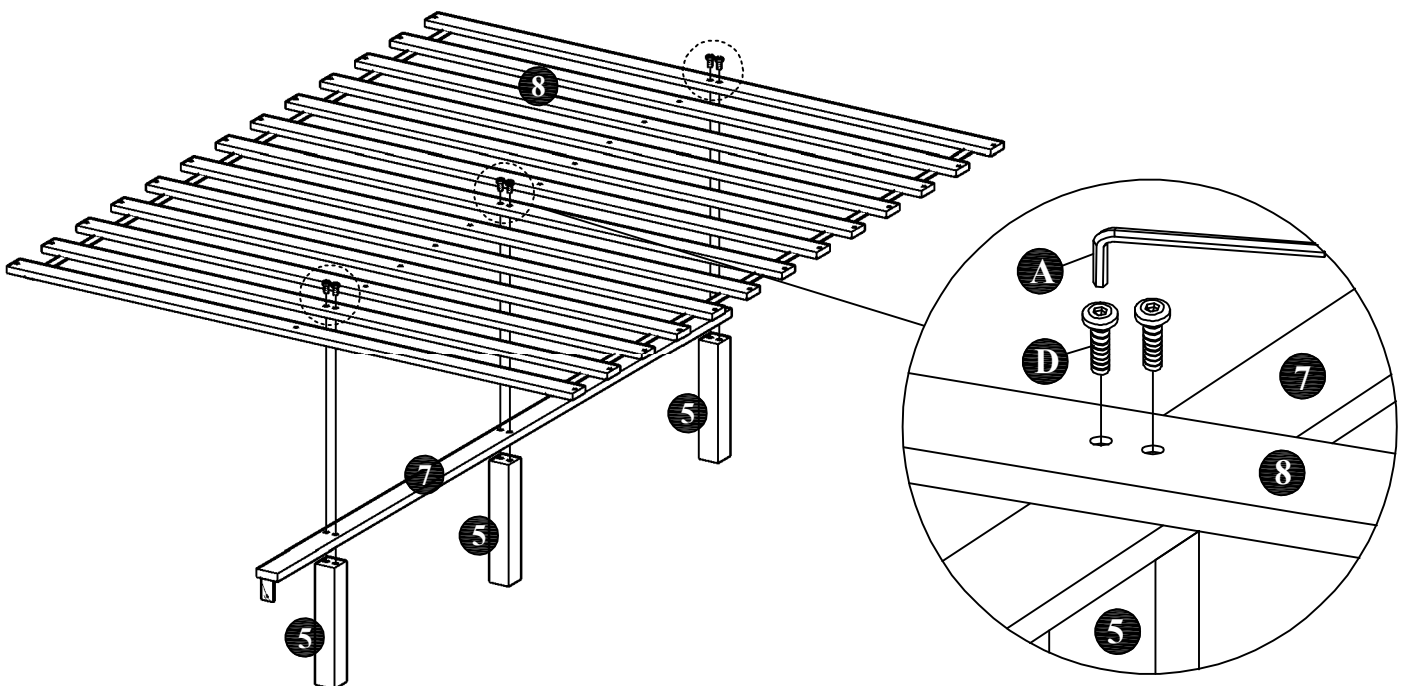

ASSEMBLY INSTRUCTIONS

MODEL : BD731-FS

COMPONENT

Headboard - 1 pc.  ①	Headboard Leg (Left) - 1 pc.  ②L	Headboard Leg (Right) - 1 pc.  ②R	Side Rail - 2 pcs.  ③	Footboard - 1 pc.  ④	Center Leg - 3 pcs.  ⑤	FB Leg (Left) - 1 pc.  ⑥L	FB Leg (Right) - 1 pc.  ⑥R
Center Rail - 1 pc.  ⑦	Slats - 13 pcs. (1 set)  ⑧						

HARDWARE

Allen Key M4 (Long Ball Head) - 1 pc.  ①A	Allen Key M5 - 1 pc.  ①B	JCBB Bolt M8 x 35mm - 4 pcs.  ①C	JCBC Bolt M6 x 50mm - 6 pcs.  ①D	JCBC Bolt M6 x 35mm - 4 pcs.  ①E	M8 Spring Washer - 4 pcs.  ①F	M8 Flat Washer - 4 pcs.  ①G	M6 Spring Washer - 4 pcs.  ①H
M6 Flat Washer - 4 pcs.  ①I	Wood Screw M3.5 x 16mm - 1 pc.  ①J	Wood Screw M4 x 25mm - 36 pcs.  ①K					

ASSEMBLY INSTRUCTIONS

STEP 1 :

STEP 2 :

ASSEMBLY INSTRUCTIONS

STEP 3 :

STEP 4 :

ASSEMBLY INSTRUCTIONS

STEP 5 :