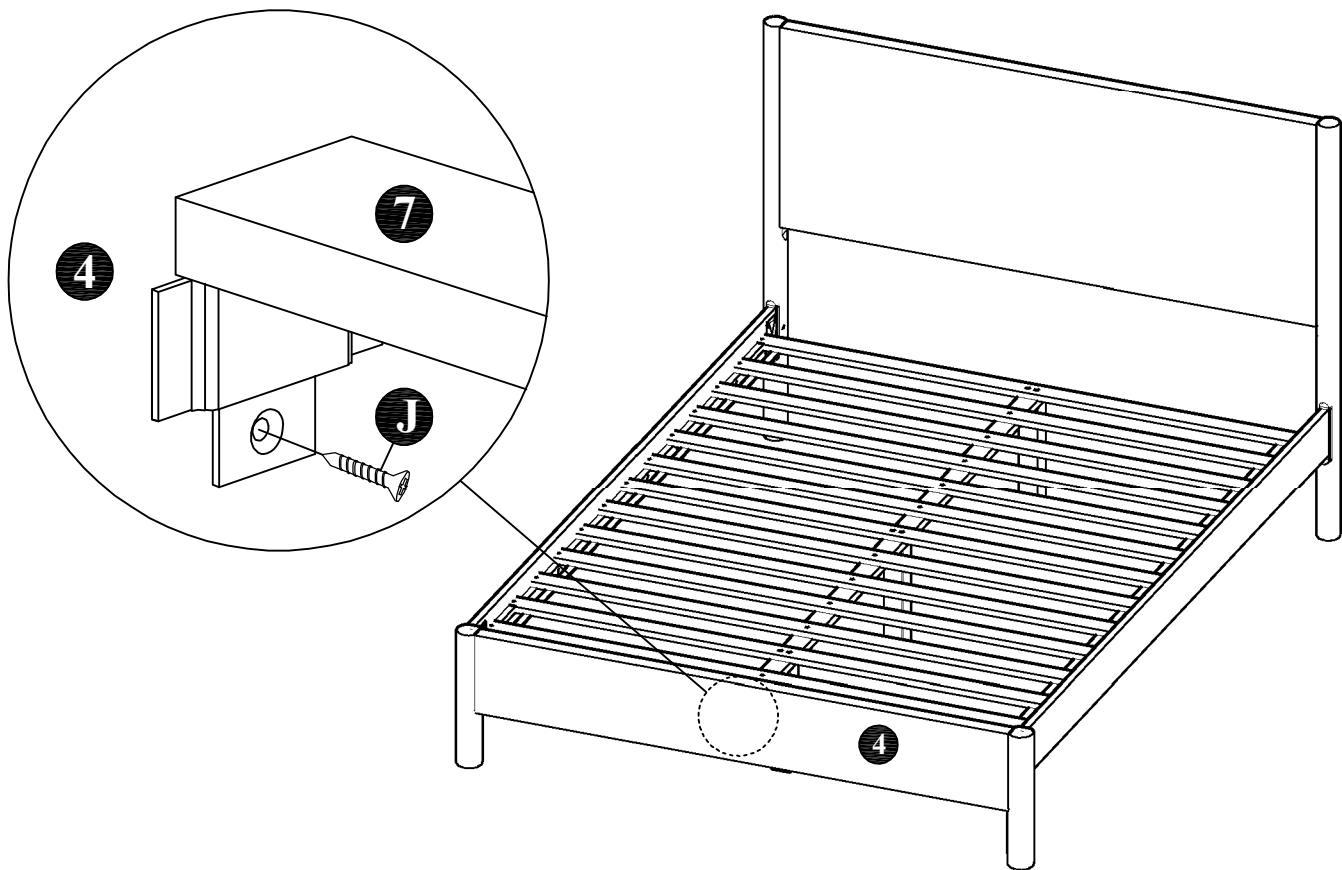

ASSEMBLY INSTRUCTIONS

MODEL : BD731-FS

COMPONENT

Headboard - 1 pc.  ①	Headboard Leg (Left) - 1 pc.  ②L	Headboard Leg (Right) - 1 pc.  ②R	Side Rail - 2 pcs.  ③	Footboard - 1 pc.  ④	Center Leg - 3 pcs.  ⑤	FB Leg (Left) - 1 pc.  ⑥L	FB Leg (Right) - 1 pc.  ⑥R
Center Rail - 1 pc.  ⑦	Slats - 13 pcs. (1 set)  ⑧						

HARDWARE

Allen Key M4 (Long Ball Head) - 1 pc.  ①A	Allen Key M5 - 1 pc.  ①B	JCBB Bolt M8 x 35mm - 4 pcs.  ①C	JCBC Bolt M6 x 50mm - 6 pcs.  ①D	JCBC Bolt M6 x 35mm - 4 pcs.  ①E	M8 Spring Washer - 4 pcs.  ①F	M8 Flat Washer - 4 pcs.  ①G	M6 Spring Washer - 4 pcs.  ①H
M6 Flat Washer - 4 pcs.  ①I	Wood Screw M3.5 x 16mm - 1 pc.  ①J	Wood Screw M4 x 25mm - 36 pcs.  ①K					

ASSEMBLY INSTRUCTIONS

STEP 1 :

STEP 2 :

ASSEMBLY INSTRUCTIONS

STEP 3 :

STEP 4 :

ASSEMBLY INSTRUCTIONS

STEP 5 :