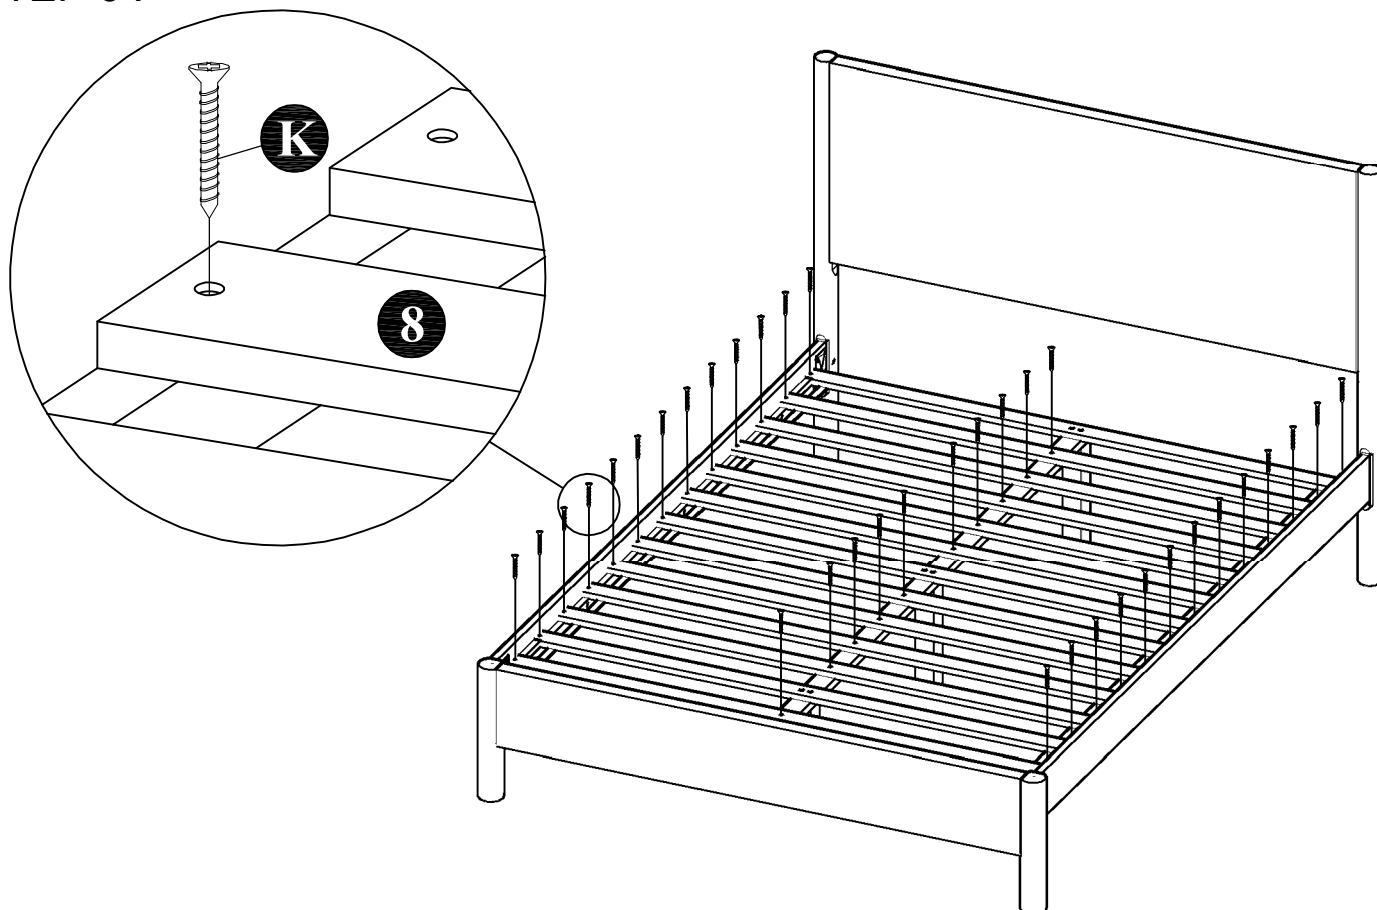

ASSEMBLY INSTRUCTIONS

STEP 5 :

STEP 6 :