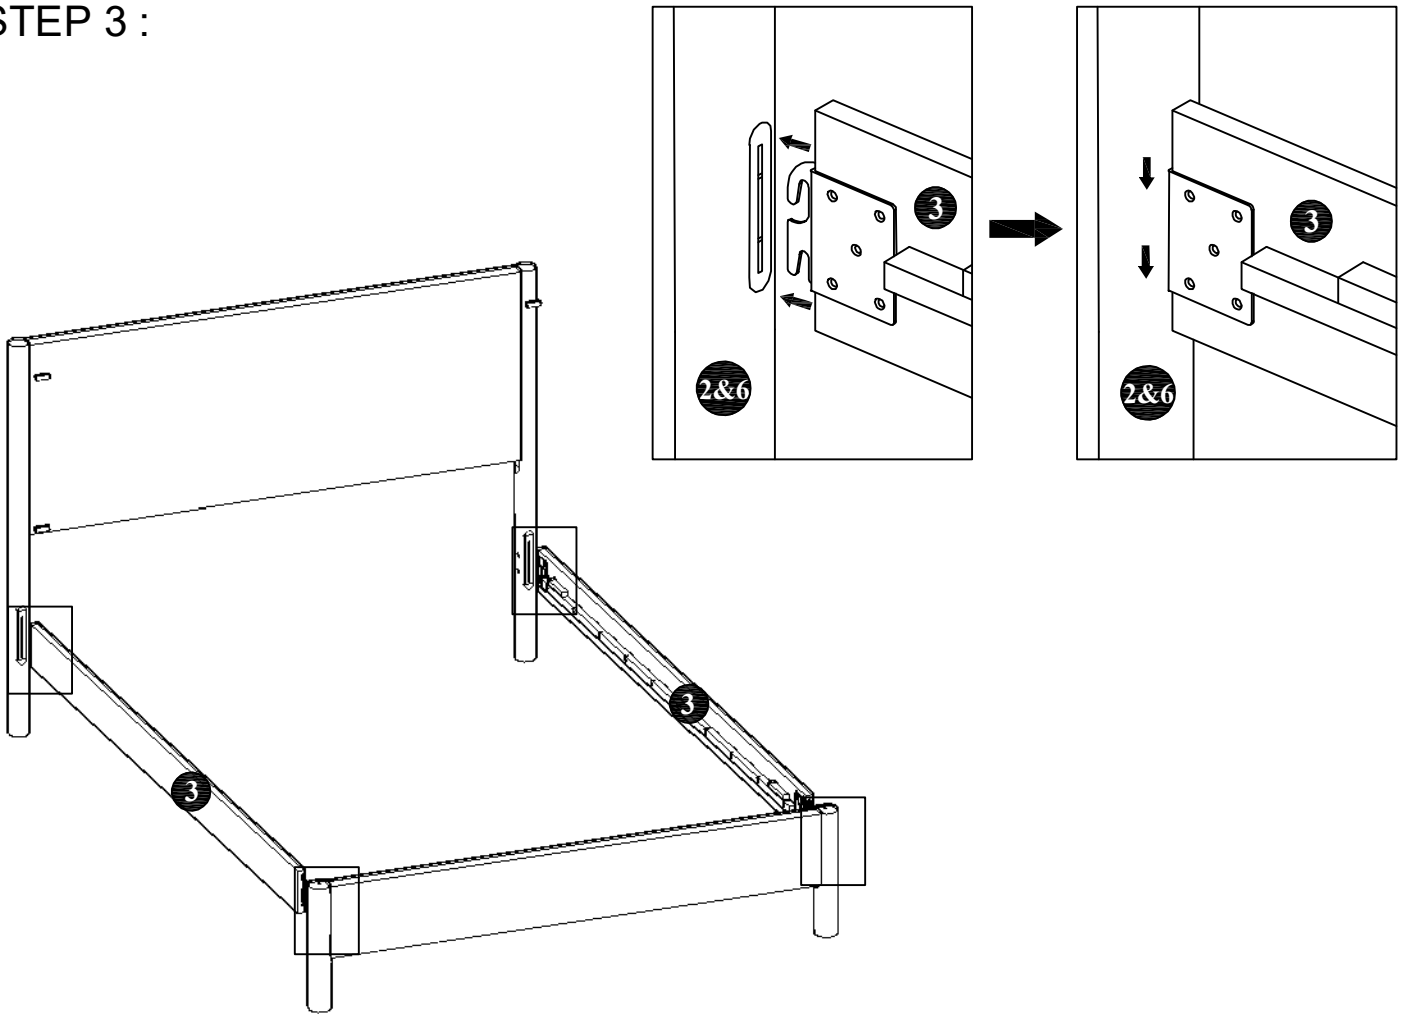

ASSEMBLY INSTRUCTIONS

MODEL : BD731-FS

COMPONENT

Headboard - 1 pc.  ①	Headboard Leg (Left) - 1 pc.  ②L	Headboard Leg (Right) - 1 pc.  ②R	Side Rail - 2 pcs.  ③	Footboard - 1 pc.  ④	Center Leg - 3 pcs.  ⑤	FB Leg (Left) - 1 pc.  ⑥L	FB Leg (Right) - 1 pc.  ⑥R
Center Rail - 1 pc.  ⑦	Slats - 13 pcs. (1 set)  ⑧						

HARDWARE

Allen Key M4 (Long Ball Head) - 1 pc.  ①A	Allen Key M5 - 1 pc.  ①B	JCBB Bolt M8 x 35mm - 4 pcs.  ①C	JCBC Bolt M6 x 50mm - 6 pcs.  ①D	JCBC Bolt M6 x 35mm - 4 pcs.  ①E	M8 Spring Washer - 4 pcs.  ①F	M8 Flat Washer - 4 pcs.  ①G	M6 Spring Washer - 4 pcs.  ①H
M6 Flat Washer - 4 pcs.  ①I	Wood Screw M3.5 x 16mm - 1 pc.  ①J	Wood Screw M4 x 25mm - 36 pcs.  ①K					

ASSEMBLY INSTRUCTIONS

STEP 1 :

STEP 2 :

ASSEMBLY INSTRUCTIONS

STEP 3 :

STEP 4 :

ASSEMBLY INSTRUCTIONS

STEP 5 :