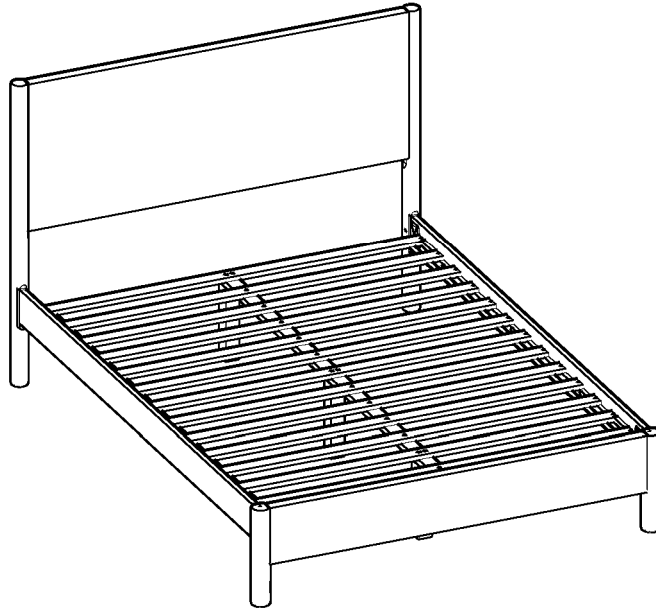

ASSEMBLY INSTRUCTIONS

MODEL : BD731-FS

COMPONENT

Headboard - 1 pc.  ①	Headboard Leg (Left) - 1 pc.  ②L	Headboard Leg (Right) - 1 pc.  ②R	Side Rail - 2 pcs.  ③	Footboard - 1 pc.  ④	Center Leg - 3 pcs.  ⑤	FB Leg (Left) - 1 pc.  ⑥L	FB Leg (Right) - 1 pc.  ⑥R
Center Rail - 1 pc.  ⑦	Slats - 13 pcs. (1 set)  ⑧						

HARDWARE

Allen Key M4 (Long Ball Head) - 1 pc.  ①A	Allen Key M5 - 1 pc.  ①B	JCBB Bolt M8 x 35mm - 4 pcs.  ①C	JCBC Bolt M6 x 50mm - 6 pcs.  ①D	JCBC Bolt M6 x 35mm - 4 pcs.  ①E	M8 Spring Washer - 4 pcs.  ①F	M8 Flat Washer - 4 pcs.  ①G	M6 Spring Washer - 4 pcs.  ①H
M6 Flat Washer - 4 pcs.  ①I	Wood Screw M3.5 x 16mm - 1 pc.  ①J	Wood Screw M4 x 25mm - 36 pcs.  ①K					