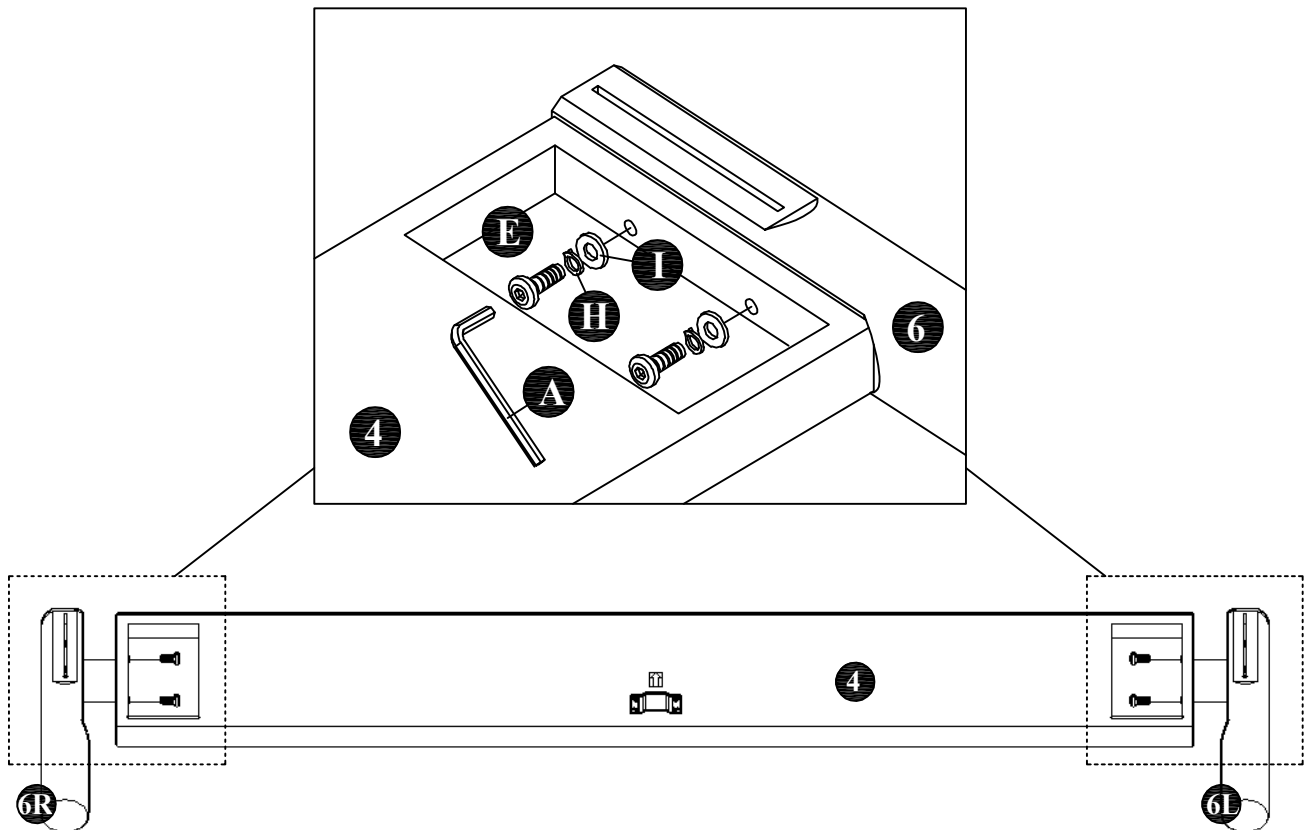

ASSEMBLY INSTRUCTIONS

MODEL : BD731-FS

COMPONENT

Headboard - 1 pc.  ①	Headboard Leg (Left) - 1 pc.  ②L	Headboard Leg (Right) - 1 pc.  ②R	Side Rail - 2 pcs.  ③	Footboard - 1 pc.  ④	Center Leg - 3 pcs.  ⑤	FB Leg (Left) - 1 pc.  ⑥L	FB Leg (Right) - 1 pc.  ⑥R
Center Rail - 1 pc.  ⑦	Slats - 13 pcs. (1 set)  ⑧						

HARDWARE

Allen Key M4 (Long Ball Head) - 1 pc.  ①A	Allen Key M5 - 1 pc.  ①B	JCBB Bolt M8 x 35mm - 4 pcs.  ①C	JCBC Bolt M6 x 50mm - 6 pcs.  ①D	JCBC Bolt M6 x 35mm - 4 pcs.  ①E	M8 Spring Washer - 4 pcs.  ①F	M8 Flat Washer - 4 pcs.  ①G	M6 Spring Washer - 4 pcs.  ①H
M6 Flat Washer - 4 pcs.  ①I	Wood Screw M3.5 x 16mm - 1 pc.  ①J	Wood Screw M4 x 25mm - 36 pcs.  ①K					

ASSEMBLY INSTRUCTIONS

STEP 1 :

STEP 2 :

ASSEMBLY INSTRUCTIONS

STEP 3 :

STEP 4 :

ASSEMBLY INSTRUCTIONS

STEP 5 :