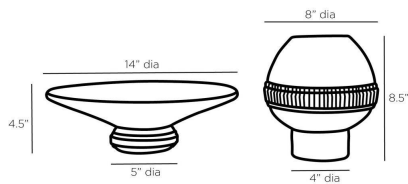

## TAZA TABLETOP SET

ATS02

Graphite and Ivory

Our two-tone Taza centerpiece and vase set bestows an artisanal character to any tabletop. The pair is designed in contrasting graphite and ivory terracotta with opposing matte and gloss finishes. Carved, textured bands, reminiscent of tramp art, decorate each piece. Finish will vary.

### DIMENSIONS

Foot Print Large	Dia: 4.00 IN
Foot Print Small	Dia: 5.00 IN
Overall Large	H: 8.5 IN, Dia: 8.00 IN
Overall Small	H: 4.5 IN, Dia: 14.00 IN

### SHIPPING

Product Weight	13 lbs
Gross Weight 1	13.67 lbs
Shipping Box 1	H: 29.13 IN, L: 17.91 IN, W: 12.8 IN