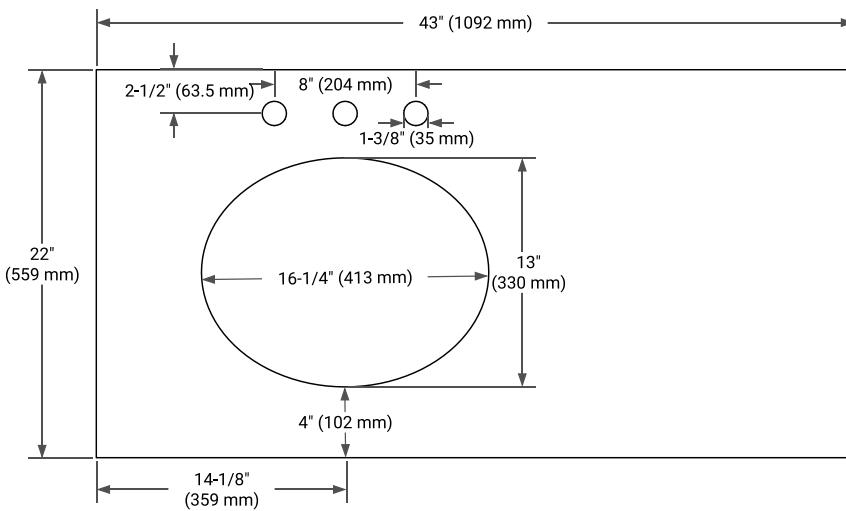

42" LEFT OFFSET CABINET

BASE CABINET DIMENSIONS

42" W x 21.5" D x 34.5" H

FEATURES

- Solid wood frame & plywood panels
- Dovetail drawers and joints
- Soft closing doors & drawers

HARDWARE FINISHES*

Brushed Nickel Satin Brass Matte Black Polished Chrome

43" LEFT OVAL SINK COUNTERTOP WITH 1.5 IN. THICKNESS

OVERALL DIMENSIONS

43" W x 22" D x 1.5" H

COUNTERTOP OPTIONS

Carrara Marble

White Quartz

FEATURES

- Solid countertop with mitered edges & seams
- Undermount white oval sink
- Pre-drilled for 8" widespread faucet

INCLUDED

- Countertop
- Matching Backsplash
- Oval Sink

COUNTERTOP PLAN VIEW

EDGE SIDE VIEW

THREE DIMENSIONAL COUNTERTOP VIEW