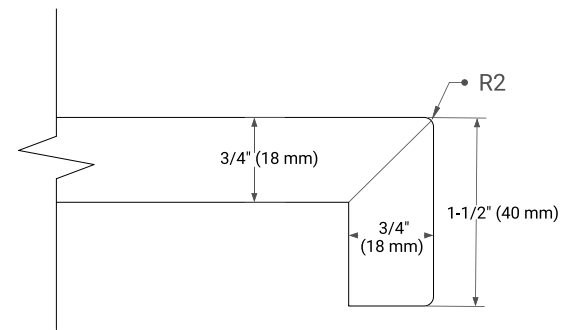

43" LEFT OVAL SINK COUNTERTOP WITH 1.5 IN. THICKNESS

OVERALL DIMENSIONS

43" W x 22" D x 1.5" H

COUNTERTOP OPTIONS

Carrara Marble

White Quartz

FEATURES

- Solid countertop with mitered edges & seams
- Undermount white oval sink
- Pre-drilled for 8" widespread faucet

INCLUDED

- Countertop
- Matching Backsplash
- Oval Sink

COUNTERTOP PLAN VIEW

EDGE SIDE VIEW

THREE DIMENSIONAL COUNTERTOP VIEW