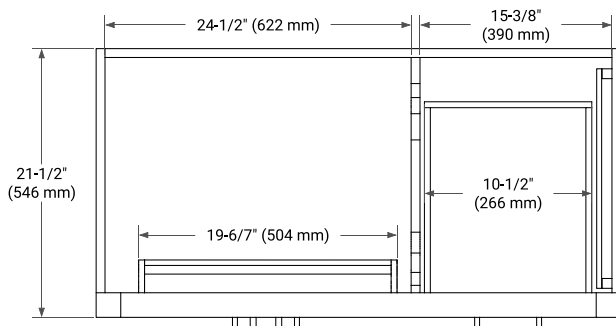

42" LEFT OFFSET CABINET

BASE CABINET DIMENSIONS

42" W x 21.5" D x 34.5" H

FEATURES

- Solid wood frame & plywood panels
- Dovetail drawers and joints
- Soft closing doors & drawers

HARDWARE FINISHES*

Brushed Nickel Satin Brass Matte Black Polished Chrome

43" LEFT OVAL SINK COUNTERTOP WITH 1.5 IN. THICKNESS

OVERALL DIMENSIONS

43" W x 22" D x 1.5" H

COUNTERTOP OPTIONS

Carrara Marble

White Quartz

FEATURES

- Solid countertop with mitered edges & seams
- Undermount white oval sink
- Pre-drilled for 8" widespread faucet

INCLUDED

- Countertop
- Matching Backsplash
- Oval Sink

COUNTERTOP PLAN VIEW

EDGE SIDE VIEW

THREE DIMENSIONAL COUNTERTOP VIEW