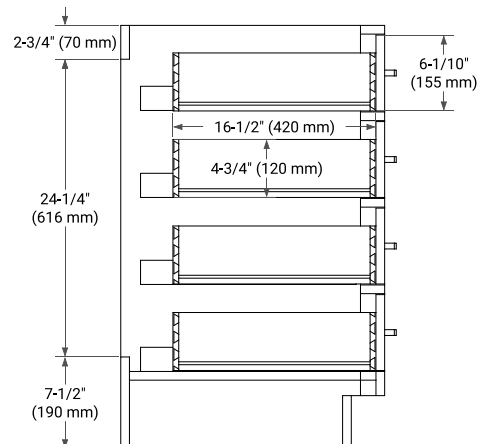

42" LEFT OFFSET CABINET

BASE CABINET DIMENSIONS

42" W x 21.5" D x 34.5" H

FEATURES

- Solid wood frame & plywood panels
- Dovetail drawers and joints
- Soft closing doors & drawers

HARDWARE FINISHES*

Brushed Nickel Satin Brass Matte Black Polished Chrome

43" LEFT OVAL SINK COUNTERTOP WITH 1.5 IN. THICKNESS

OVERALL DIMENSIONS

43" W x 22" D x 1.5" H

COUNTERTOP OPTIONS

Carrara Marble

White Quartz

FEATURES

- Solid countertop with mitered edges & seams
- Undermount white oval sink
- Pre-drilled for 8" widespread faucet

INCLUDED

- Countertop
- Matching Backsplash
- Oval Sink

COUNTERTOP PLAN VIEW

EDGE SIDE VIEW

THREE DIMENSIONAL COUNTERTOP VIEW