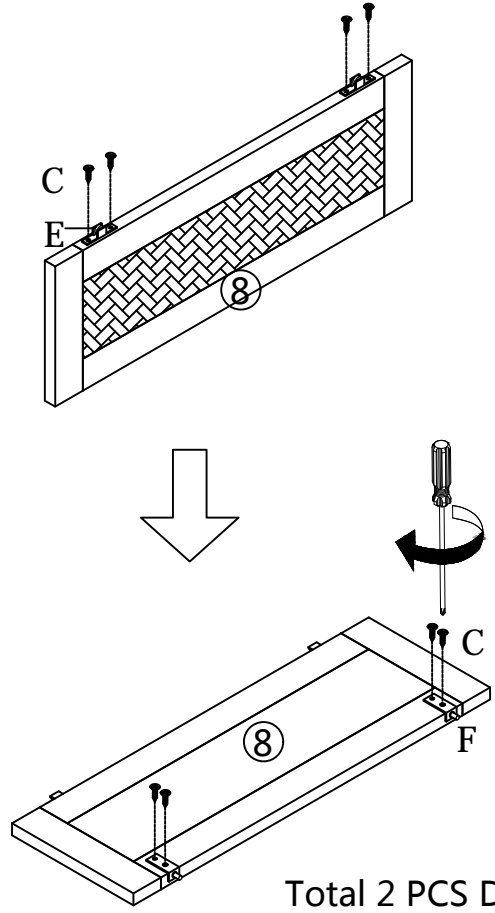

User's Manual

Parts list

① x1 	② x2 	③ x2 	④ x2 		
⑤ x1 	⑥ x1 	⑦ x1 	⑧ x2 		
A x16  A1 A2	B x16 	C x36  3.5*14	D x4 	E x4 	F x4 
G x4 	H x4 				Tools Required(Not included) 

1

A1		x8	⑦		x1
B		x8			

**2**

A2		x8	②		x2
			④		x2

3

③		x2
⑤		x1

4

E		x4	⑧		x2
F		x4	C		x16

Please fully tighten the screws.

5

A1		x8	①		x1
B		x8			

6

A2		x8
----	---	----

Before locked the top panel ,make sure the upper and lower hardware on the door panels are snagged into the slots.

7

C		x20
G		x4
H		x4

**8**

D		x4	⑥		x1
---	---	----	---	---	----

You can adjust the balance of the cabinet by turning the black footing at the bottom.