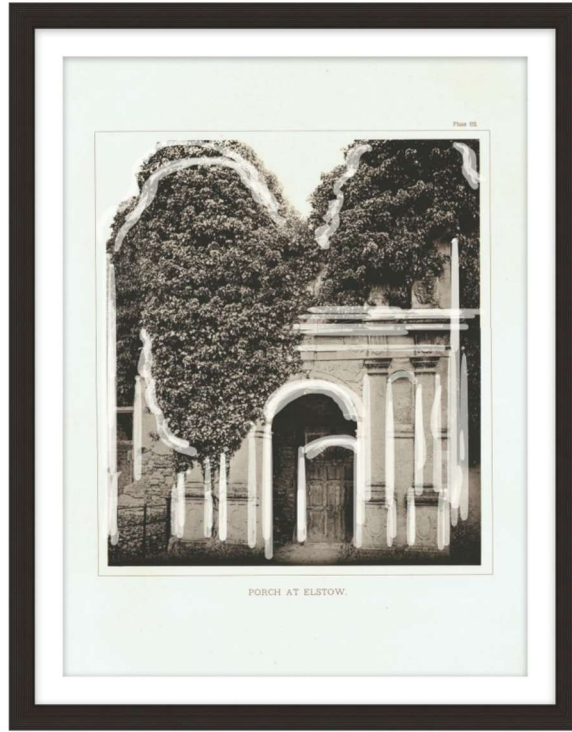

# THEODORE ALEXANDER

## Architecture Plate Columns 3

D3094S61868-5122

Wood Frame

Textured Paper - Single Matboard

M5 - White Smooth + White Core Width: 1"

F1322 - Black Cap Frame - Width: 1.625

W 30¼ x D 0¾ x H 38¼ inches

Material(s):