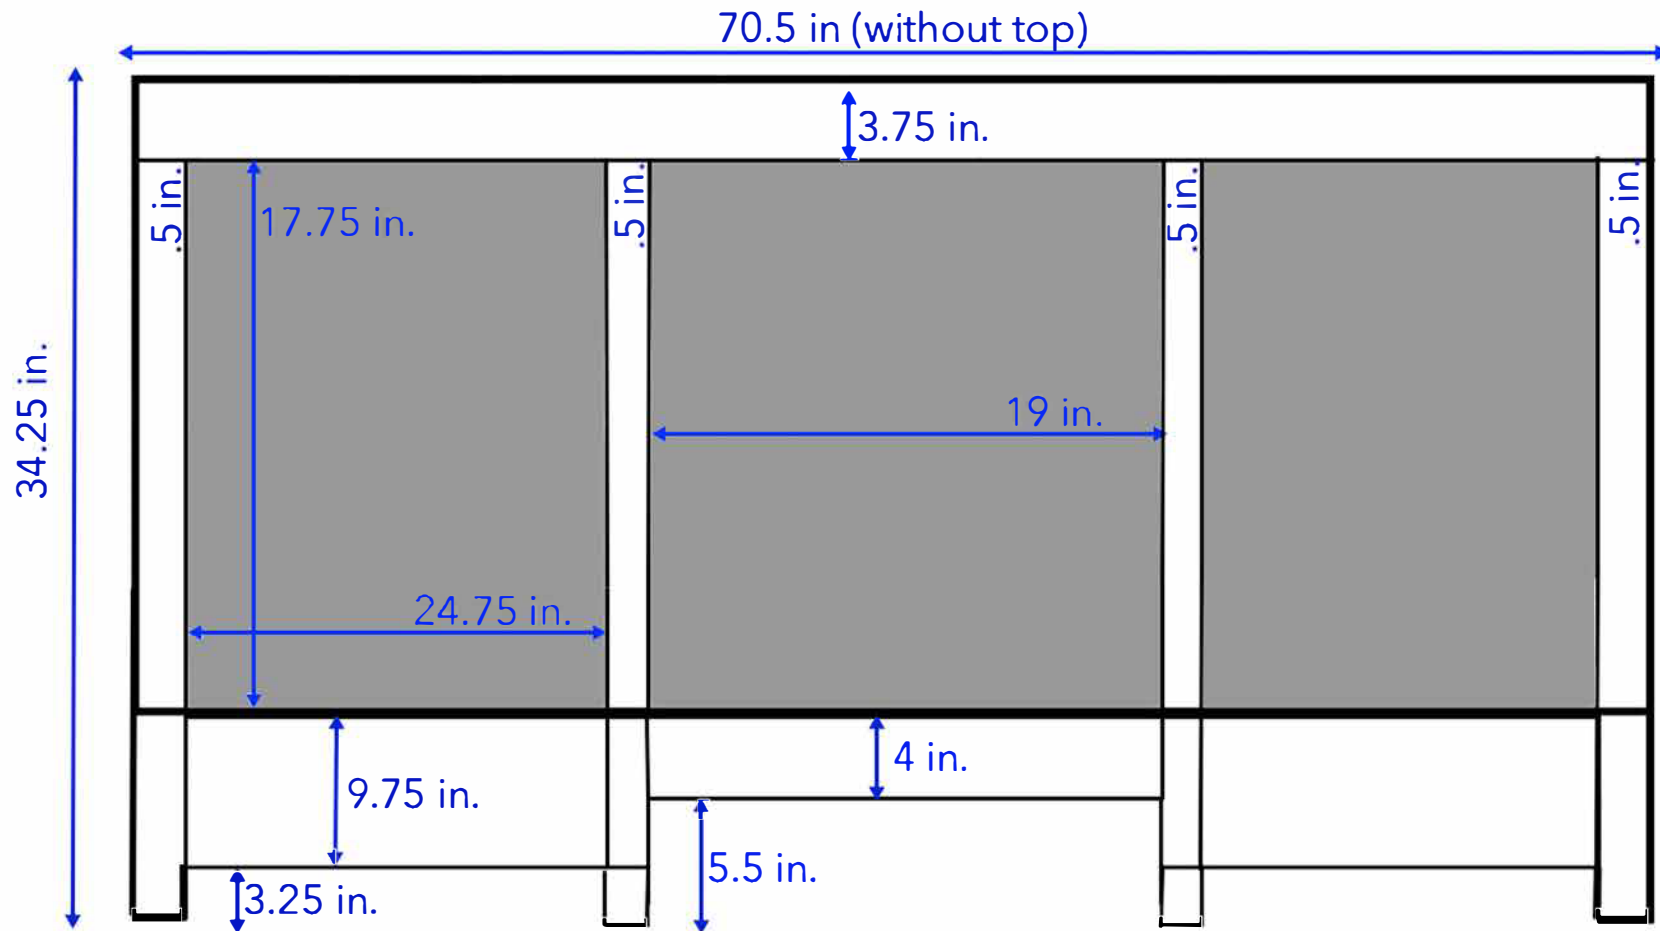

# 72-inch Vanity (Back View)

All measurements are approximate and rounded to the nearest quarter inch.  
Please allow for a slight margin of error.