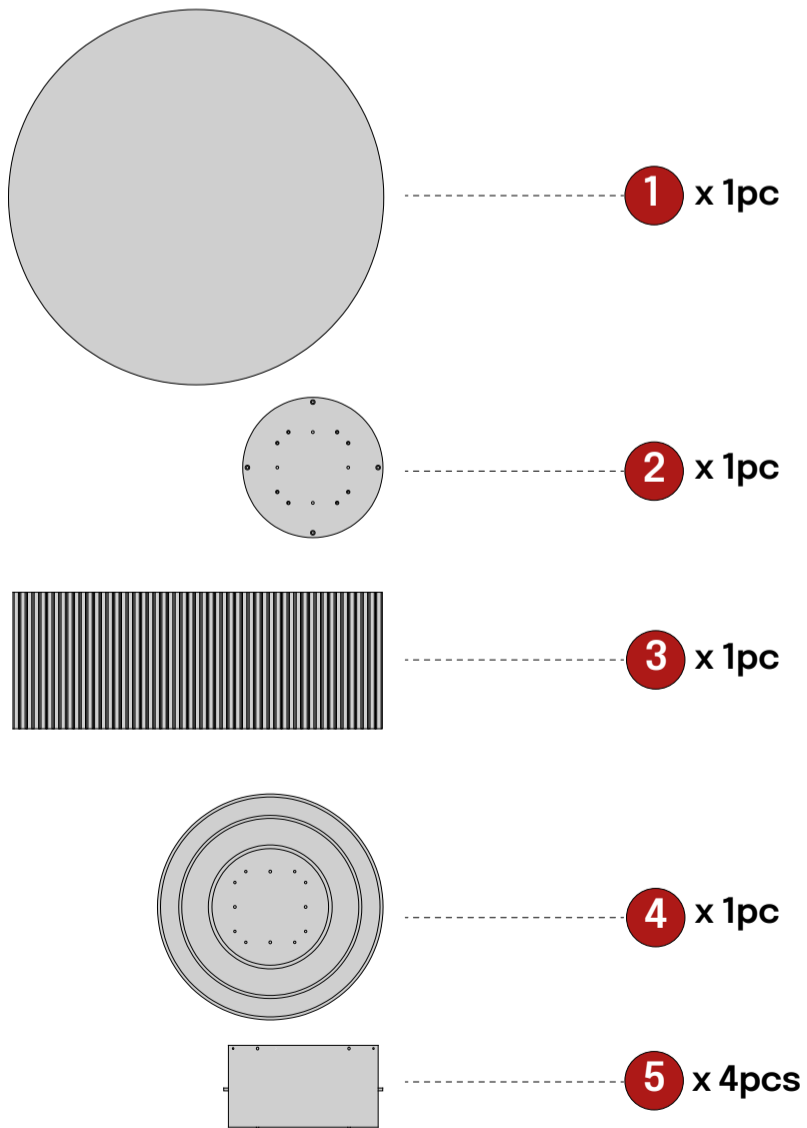

## ASSEMBLY INSTRUCTION

### SUMIT ROUND COFFEE TABLE 39.5 INCH

TEAM ASSEMBLY RECOMMENDED

#### Components

<b>A</b>		M7*40 Screw	24
<b>B</b>		M6*25 Bolt	4

<b>C</b>		M4 Allen Key	1
----------	--	--------------	---