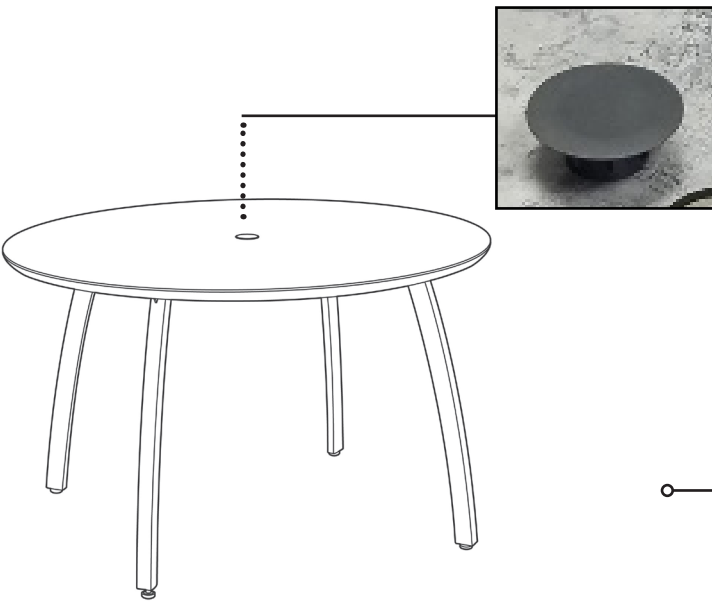

View Product

Sunset 42" Round Tables

Height:	29"
Diameter:	42"
Unit Weight:	37.6 lbs

Product Specifications

Product Description	Reference Number	Color	UPC Code 014306	Weight Each (lbs.)	Master Pack	Master Pack Volume (cu. ft)
Sunset 42" Round Table	S6702599	Lava/Fusion Bronze	942995	50.01	1	5.55
	S6702288	Granite/Volcanic Black	942971	50.01	1	5.55
	S6702289	Granite/Platinum Gray	942988	50.01	1	5.55
	S6702096	White/Glacier White	942964	50.01	1	5.55

Features & Benefits Warranty: 3 Yrs.

- Tabletop is made of durable, uniquely finished HPL for years of service
- Resists fingerprints, scratches and smudges
- Umbrella hole with protective ring and plug for standard 1 1/2" umbrella pole
- Easy to clean with soap and water
- Aluminum base will not rust nor get hot in the sun
- Easy to assemble
- Leg levelers for uneven surfaces and nylon footpads to resist wear

Redefining the American lifestyle, the Sunset aluminum table is sold complete and made of an HPL tabletop and a base that is cast metal designed with a satin finish. Will not rust or get hot in the sun.

TOPS				
	Lava	Granite	Granite	White
BASES				
	Fusion Bronze	Volcanic Black	Platinum Gray	Glacier White

Sunset 42" Round Table

Spare Parts

Umbrella Plug

USSP0287, USSP0288, USSP0289, & USSP0290

Hardware Kit USSP0297