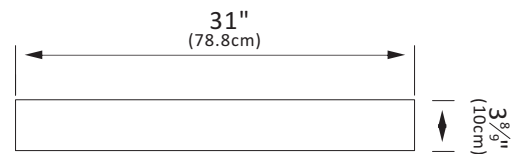

INSTALLATION SPECIFICATION

Sku:	706131-CTP-GW
Product Dimensions:	31"Wx 22"Dx 9"H
Sink-External Dimension:	20 ⁷ / ₈ "W x 14 ³ / ₄ "D x 8 ¹ / ₄ "H
Sink-Internal Dimension:	17 ⁵ / ₇ "W x 11 ⁵ / ₈ "D x 6 ⁵ / ₇ "H
Countertop Thickness:	1 ³ / ₇ "
Drain Hole Diameter:	φ 1 ⁷ / ₉ "
Weight:	60.8 lbs
Material:	Engineered Stone
Color Finish:	Grain White (GW)
Edge Polishing:	Flat Edge
Faucet Hole Spacing (in.) :	Single Hole
Sink:	Single Sink

Malaga 31"x22"

Bathroom Vanity Top

All measurements are approximate. Measurements may vary +/- 1/2

Backplash