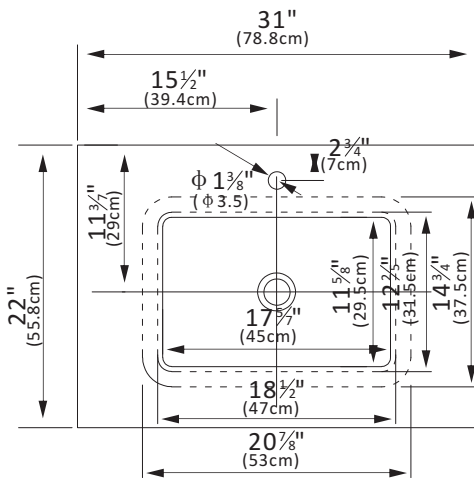

INSTALLATION SPECIFICATION

Sku:	706131-CTP-GW
Product Dimensions:	31"Wx 22"Dx 9"H
Sink-External Dimension:	20 ⁷ / ₈ "W x 14 ³ / ₄ "D x 8 ¹ / ₄ "H
Sink-Internal Dimension:	17 ⁵ / ₇ "W x 11 ⁵ / ₈ "D x 6 ⁵ / ₇ "H
Countertop Thickness:	1 ³ / ₇ "
Drain Hole Diameter:	φ 1 ⁷ / ₉ "
Weight:	60.8 lbs
Material:	Engineered Stone
Color Finish:	Grain White (GW)
Edge Polishing:	Flat Edge
Faucet Hole Spacing (in.) :	Single Hole
Sink:	Single Sink

Malaga 31"x22"

Bathroom Vanity Top

All measurements are approximate. Measurements may vary +/- 1/2

Backplash