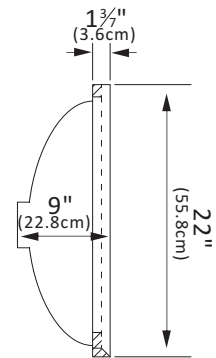

INSTALLATION SPECIFICATION

Sku:	706131-CTP-GW
Product Dimensions:	31"Wx 22"Dx 9"H
Sink-External Dimension:	20 ⁷ / ₈ "W x 14 ³ / ₄ "D x 8 ¹ / ₄ "H
Sink-Internal Dimension:	17 ⁵ / ₇ "W x 11 ⁵ / ₈ "D x 6 ⁵ / ₇ "H
Countertop Thickness:	1 ³ / ₇ "
Drain Hole Diameter:	φ 1 ⁷ / ₉ "
Weight:	60.8 lbs
Material:	Engineered Stone
Color Finish:	Grain White (GW)
Edge Polishing:	Flat Edge
Faucet Hole Spacing (in.) :	Single Hole
Sink:	Single Sink

Malaga 31"x22"

Bathroom Vanity Top

All measurements are approximate. Measurements may vary +/- 1/2

Backplash