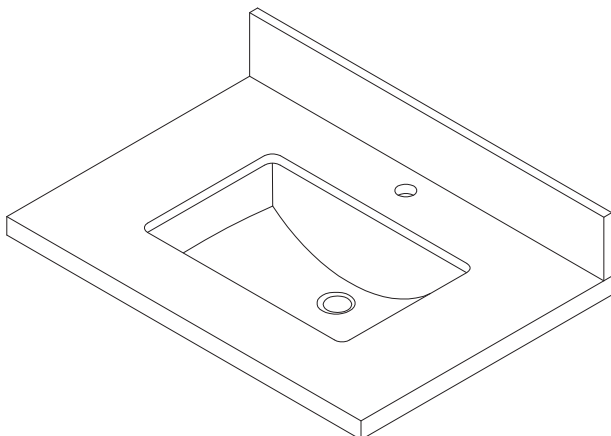

INSTALLATION SPECIFICATION

Sku:	706131-CTP-GW
Product Dimensions:	31"Wx 22"Dx 9"H
Sink-External Dimension:	20 ⁷ / ₈ "W x 14 ³ / ₄ "D x 8 ¹ / ₄ "H
Sink-Internal Dimension:	17 ⁵ / ₇ "W x 11 ⁵ / ₈ "D x 6 ⁵ / ₇ "H
Countertop Thickness:	1 ³ / ₇ "
Drain Hole Diameter:	φ 1 ⁷ / ₉ "
Weight:	60.8 lbs
Material:	Engineered Stone
Color Finish:	Grain White (GW)
Edge Polishing:	Flat Edge
Faucet Hole Spacing (in.) :	Single Hole
Sink:	Single Sink

Malaga 31"x22"

Bathroom Vanity Top

All measurements are approximate. Measurements may vary +/- 1/2

Backplash