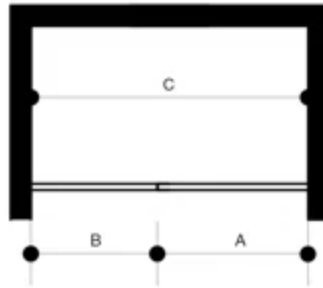

# VIGO

VG6082 DIMENSIONS

MODEL	DIMENSION "A"	DIMENSION "B"	DIMENSION "C"	HEIGHT	DOOR OPENING
VG6082XX4874	27 5/8" x 73"	21 3/4" x 74"	47 1/4" - 48 3/4"	74"	22 7/8" - 24 1/4"

A, B & C dimensions were measured after shower enclosure was completely installed.