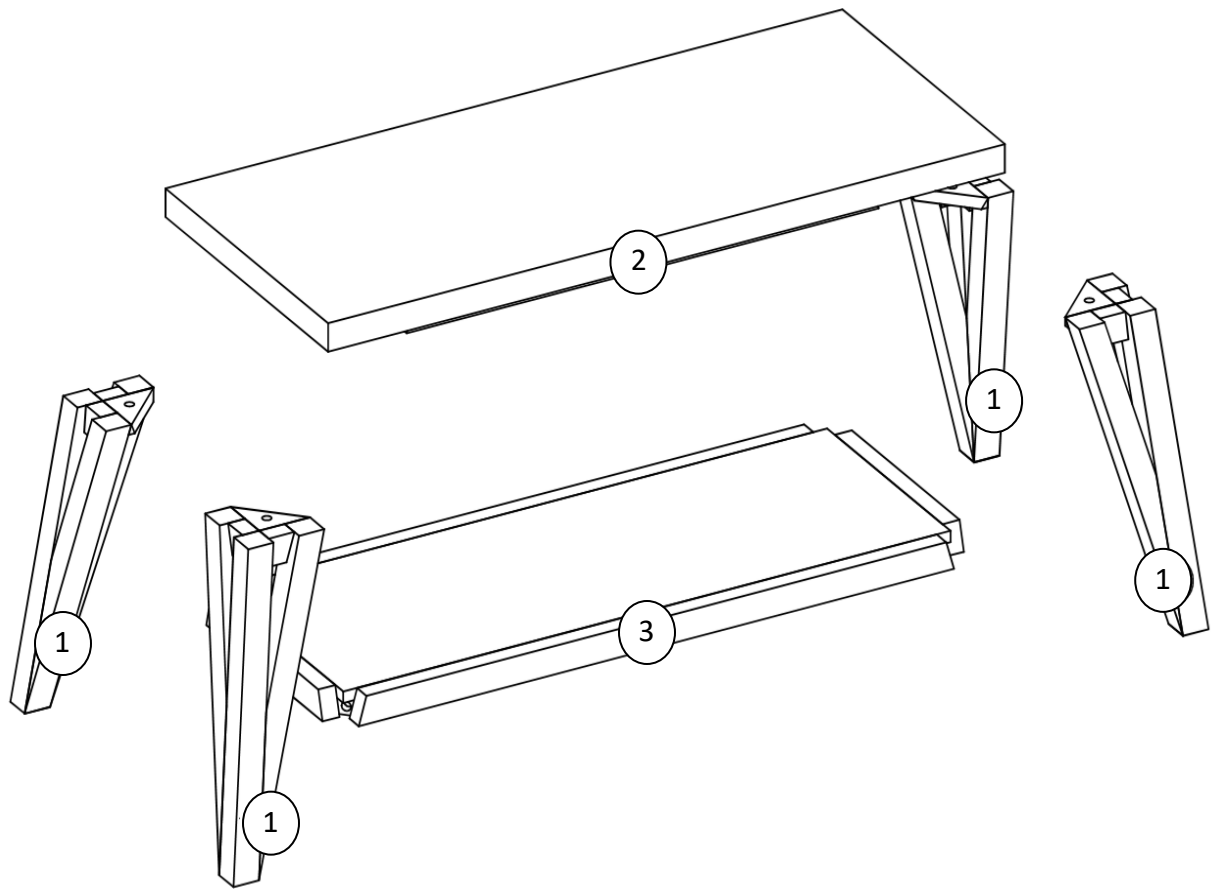

ASSEMBLY INSTRUCTIONS

COFFEE TABLE

* Use of power tool to assemble this product will invalidate any claim and damage this product making it unsafe !!!
* Please assemble on a clean soft surface to avoid damage.

Tools Included

Part List - Coffee table

Identifying the Hardware-Identify the hardware using the illustrations below.

A  **08**
M8 X 45mm

B  **08**

C  **01**

01

A		04
M8 X 45mm		
B		04
C		01