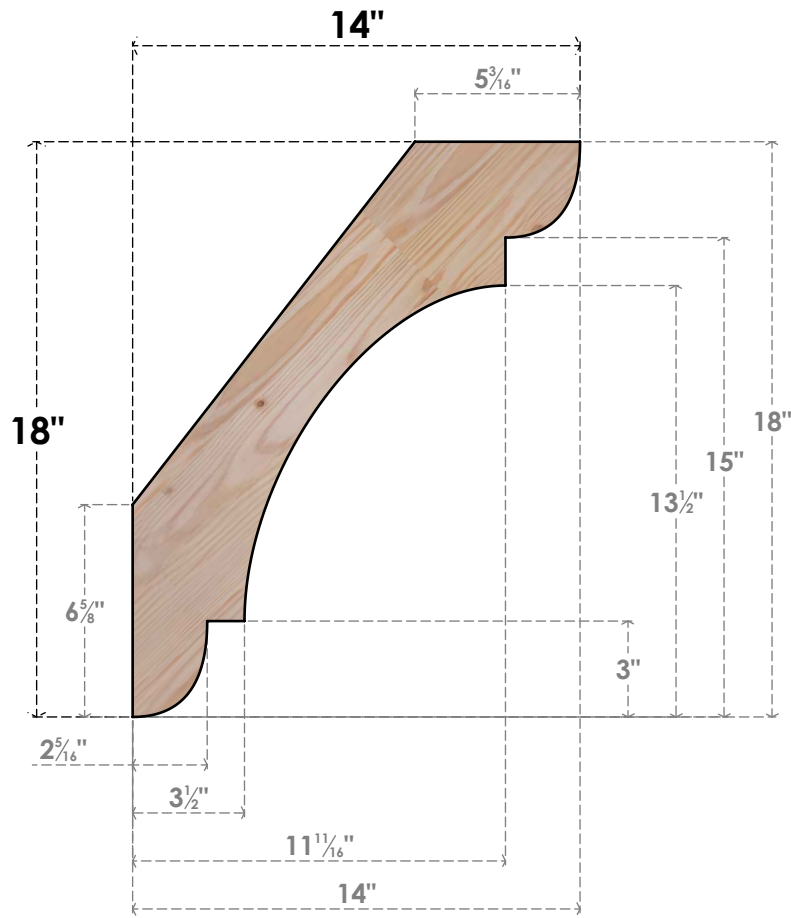

# BRC04X14X18OLY00SDF

3 1/2"W X 14"D X 18"H OLYMPIC SMOOTH BRACE, DOUGLAS FIR

**SIDE**

**FRONT**

EKENA MILLWORK  
 2300 WEST MAIN ST.  
 CLARKSVILLE, TX 75426  
 TOLL FREE: 866-607-0453  
 WWW.EKENAMILLWORK.COM

**NOTES**

1. INSTALLATION TO BE COMPLETED IN ACCORDANCE WITH MANUFACTURER'S SPECIFICATIONS.
2. DRAWING MAY NOT BE TO SCALE
3. THIS DRAWING IS INTENDED FOR DESIGN AND PLANNING PURPOSES ONLY.
4. ALL INFORMATION CONTAINED HEREIN WAS CURRENT AT THE TIME OF DEVELOPMENT BUT MUST BE REVIEWED AND APPROVED BY THE PRODUCT MANUFACTURER TO BE CONSIDERED ACCURATE.
5. PRODUCTS ARE NOT KILN DRIED. THIS ITEM IS UNIQUE AND WILL CONTAIN THE NATURAL VARIATIONS THAT THE WOOD SPECIES OFFERS. THIS MAY RESULT IN VARIATIONS UP TO 1/4"