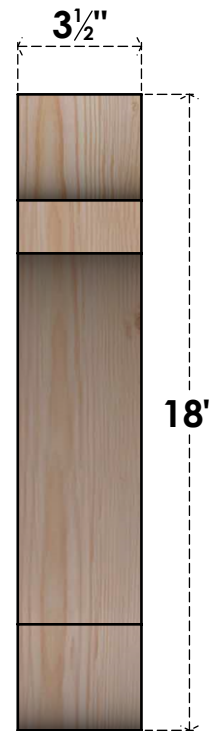

# BRC04X14X18OLY00SDF

3 1/2"W X 14"D X 18"H OLYMPIC SMOOTH BRACE, DOUGLAS FIR

**SIDE**

**FRONT**

EKENA MILLWORK  
 2300 WEST MAIN ST.  
 CLARKSVILLE, TX 75426  
 TOLL FREE: 866-607-0453  
 WWW.EKENAMILLWORK.COM

**NOTES**

1. INSTALLATION TO BE COMPLETED IN ACCORDANCE WITH MANUFACTURER'S SPECIFICATIONS.
2. DRAWING MAY NOT BE TO SCALE
3. THIS DRAWING IS INTENDED FOR DESIGN AND PLANNING PURPOSES ONLY.
4. ALL INFORMATION CONTAINED HEREIN WAS CURRENT AT THE TIME OF DEVELOPMENT BUT MUST BE REVIEWED AND APPROVED BY THE PRODUCT MANUFACTURER TO BE CONSIDERED ACCURATE.
5. PRODUCTS ARE NOT KILN DRIED. THIS ITEM IS UNIQUE AND WILL CONTAIN THE NATURAL VARIATIONS THAT THE WOOD SPECIES OFFERS. THIS MAY RESULT IN VARIATIONS UP TO 1/4"