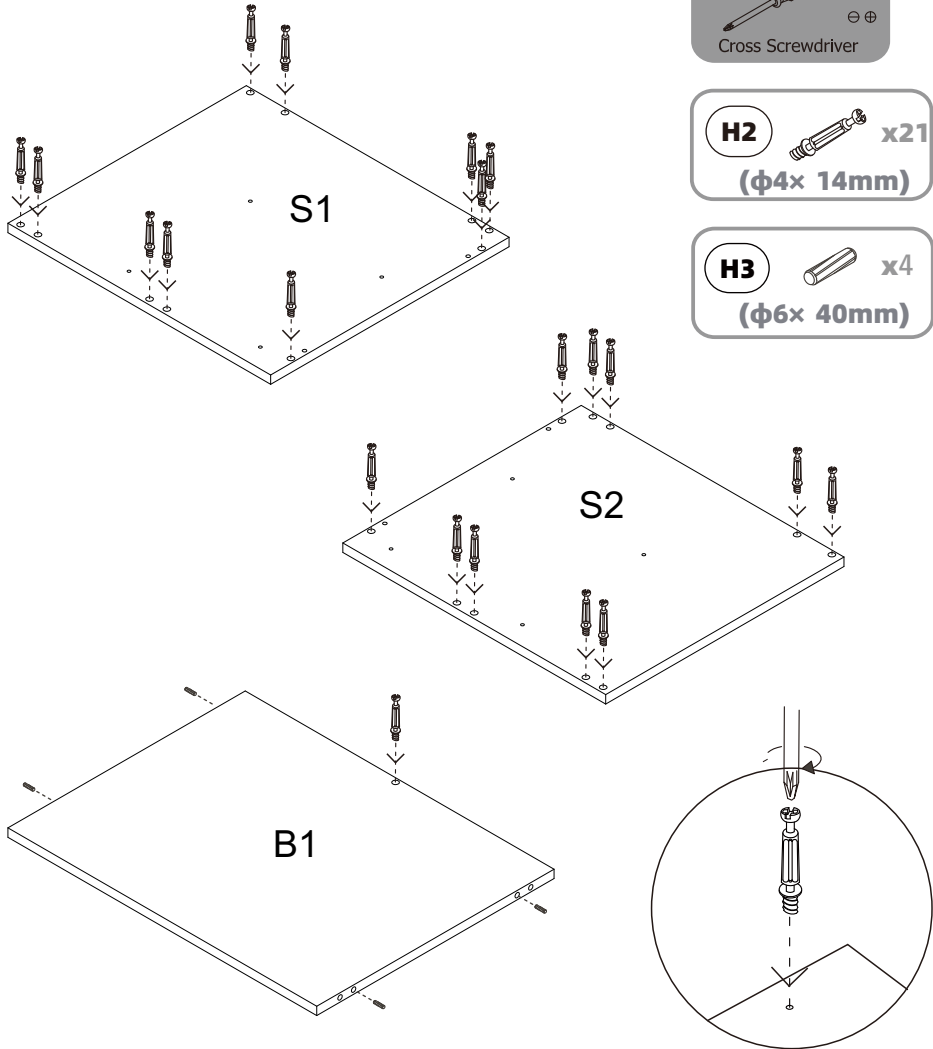

Spare Parts List

Structural Diagram

1

Neutral Board Installation

Make sure all "H2" screws are straight and right in place, not loose

2

Slider Installation

Pay attention to the direction of the slide

2/5
Inch

3

Slider Installation

! Pay attention to the direction of the slide

4

Neutral Board Installation

5 Neutral Board Installation

NO ELECTRIC SCREW DRIVER

6 Neutral Board Installation

NO ELECTRIC SCREW DRIVER

7**Drawer Installation**

x2

x2

Make sure all "H2" screws are straight and right in place, not loose

8**Drawer Installation**

9