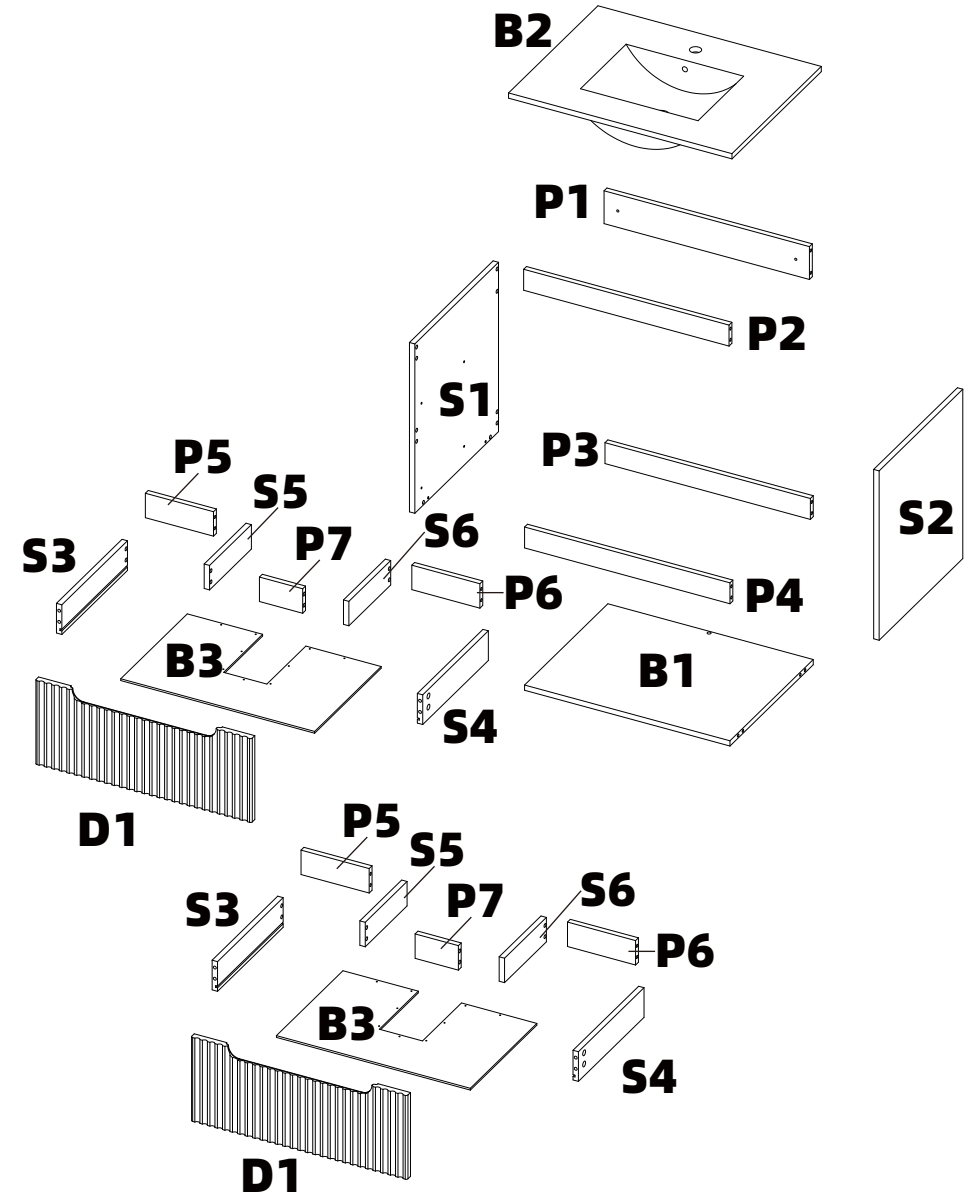

Installation Manual

**Please keep the boxes if you need return;
Check before installation;
Return won't be accepted afterwards;**

Pre-installation preparation

 Cross Screwdriver	 Hammer	 Tape Measure
 Pencil	 Electric Drill	 Glass Cement
 Leveling Rod	 Electric Drill	 Allen Key

Spare Parts List

Structural Diagram

1

Neutral Board Installation

Make sure all "H2" screws are straight and right in place, not loose

2

Slider Installation

Pay attention to the direction of the slide

2/5
Inch

3

Slider Installation

! Pay attention to the direction of the slide

4

Neutral Board Installation

5 Neutral Board Installation

NO ELECTRIC SCREW DRIVER

6 Neutral Board Installation

NO ELECTRIC SCREW DRIVER

7**Drawer Installation**

x2

x2

Make sure all "H2" screws are straight and right in place, not loose

8**Drawer Installation**

9