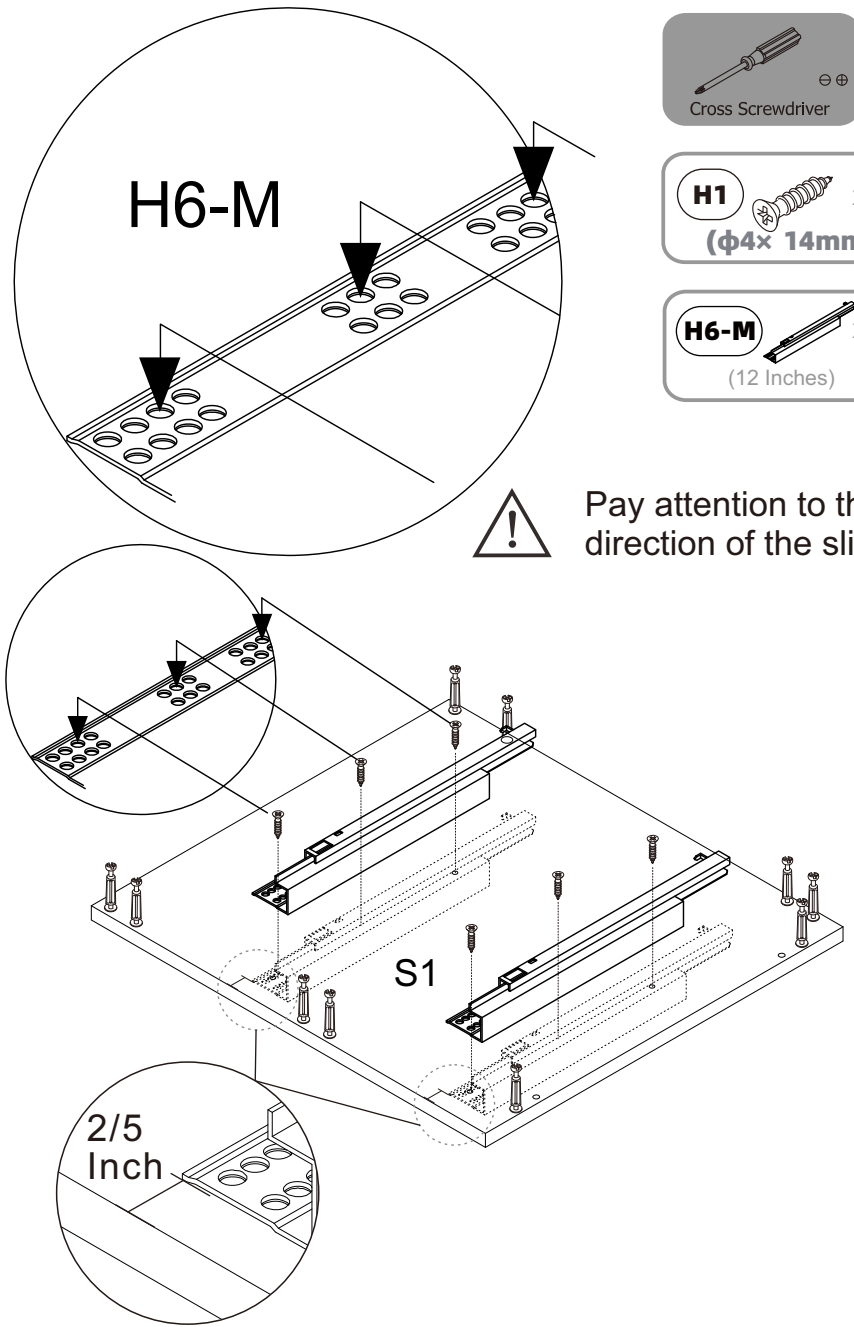

Installation Manual

**Please keep the boxes if you need return;
Check before installation;
Return won't be accepted afterwards;**

Pre-installation preparation

 Cross Screwdriver	 Hammer	 Tape Measure
 Pencil	 Electric Drill	 Glass Cement
 Leveling Rod	 Electric Drill	 Allen Key

Spare Parts List

Structural Diagram

1

Neutral Board Installation

Make sure all "H2" screws are straight and right in place, not loose

2

Slider Installation

Pay attention to the direction of the slide

2/5
Inch

3

Slider Installation

! Pay attention to the direction of the slide

4

Neutral Board Installation

5 Neutral Board Installation

NO ELECTRIC SCREW DRIVER

6 Neutral Board Installation

NO ELECTRIC SCREW DRIVER

7**Drawer Installation**

x2

x2

Make sure all "H2" screws are straight and right in place, not loose

8**Drawer Installation**

9