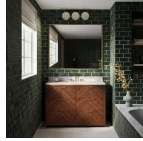

Marilyn Woodgrain 48" Single Vanity with Carrara Marble Top

SPECIFICATIONS

Assembly Required	See installation guide	Available Sizes	24", 30", 36", 48"
Cabinet Color	Ash Wood	Cabinet Dimensions (without Top)	47"W x 21"D x 34"H
Cabinet Finish	Woodgrain	Commercial	Light Commercial
Counter Color	Carrara White	Counter Finish	Polished
Counter Overflow	Yes	Faucet	Faucet Not Included
Glides	Soft-Close	Location	Bathroom, Indoor
Made In	Vietnam	Number of Drawers	4
Residential	Yes	Sample Size	4" x 4"
Sink Dimensions	20"W x 15"D x 7.5"H	Sink Type	Undermount
Vanity Top Dimension	48"W x 21.5"D x 1.1"H	Vanity Top Material	Carrara Marble
Weight	201 lbs		

Rohe Matte Black
48x40\" Rectangle...

Nabi Subway Deep
Emerald Green 3x6\" ...

Terrazzo Dove Gray
16x16 Polished...

Burke 34x78\"
Reversible Semi-...

Lowell Dark Walnut
48\" Single Vanity.

A vanity that steals the show

About The Vanity: Elevate your bath by casting a superstar as its lead. The freestanding Marilyn 48\" Woodgrain Vanity with Carrara Marble Top and Ceramic Basin features a warm, wood-grain veneer finish and a Carrara marble countertop. A plywood case and solid-wood construction mean it's built to last. Plus, it provides essential storage with six spacious, soft-closing drawers with dovetail construction.

Undeniably timeless style for your bath

The Marilyn Vanity isn't just any vanity; it's a piece of midcentury-inspired furniture that will serve its function with grace. This statement-making collection has a glowing wood-grain veneer finish, with a continuous herringbone pattern on the face of its spacious, dovetail construction drawers. Available in four sizes, Marilyn's frame features mitered corners. It's topped with either a Carrara marble or quartz counter with a ceramic basin. The collection has so much style and beauty that it had to be named after the iconic film star.