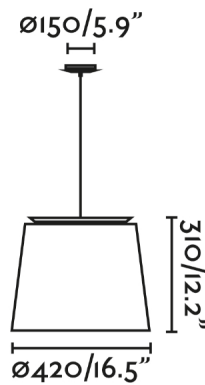

SAVOY is a black pendant lamp with textile green shade of indoor lamps designed by Isaac Piñeiro. Their structure is characterized by the arch located on the upper part where the light is reflected, creating a pretty reflection.

General characteristics

Fixation	Ceiling
voltage	120V
Hertz	60Hz
Cable length	0.01 ft
Max. Power	15W

Material

Body/Structure	Steel
Screen	Textile

Finish

Body/Structure	Black
Screen	Green
Location	Dry locations only
US Certification	Fijas cETLus