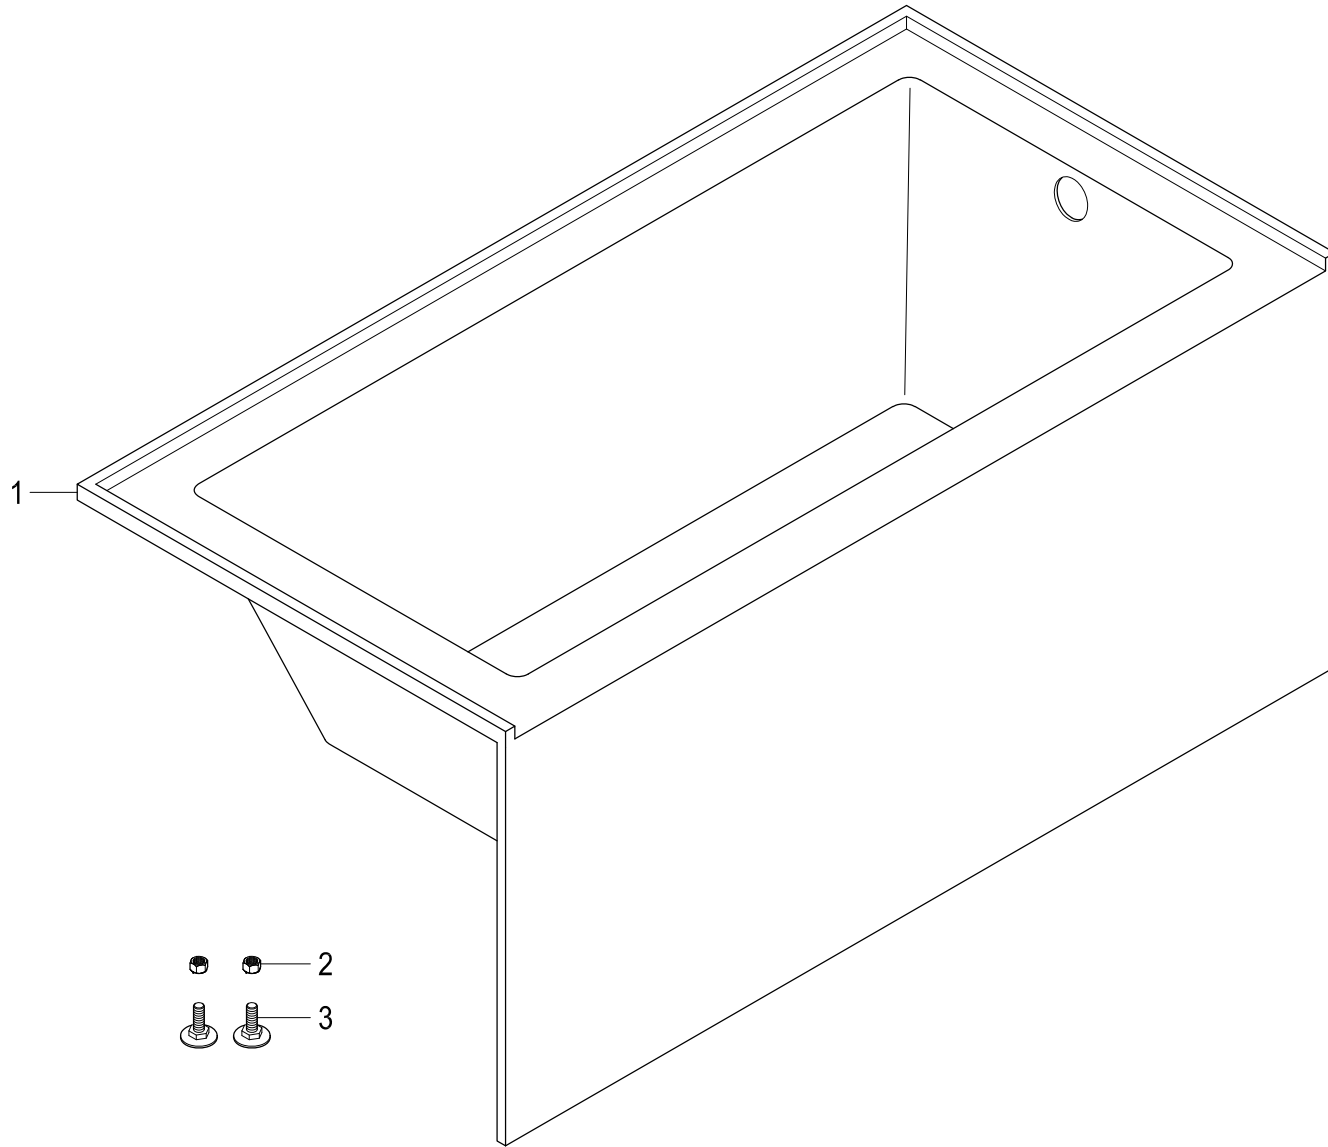

# CVTDE603122R1,7,8

60" Acrylic Alcove Tub with Right Hand Drain Hole

Part #	QTY
1.	1
2.	2
3.	2

# CVTDE603122R1,7,8

21" Tub Waste & Overflow with Tip Toe Drain, 20 Gauge

Part #	QTY
1.	2
2.	1
3.	1
4.	1
5.	2
6.	2
7.	1
8.	1
9.	1
10.	1
11.	1
12.	1
13.	1
14.	1