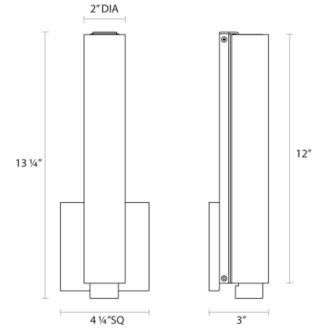

Project:

Spec Sheet

Dimensions

Height:	13.25"
Width:	4.25"
Extends:	3"
Minimum Extension:	3"
Maximum Extension:	3"
Size:	12"
Canopy/Backplate/Base Depth:	4.25
Canopy/Backplate/Base Height:	4.25

Electrical Specs

Installation

Installation:	Licensed electrician required
Installation Orientation:	Horizontal

Shipping

Carton 1 L x W x H:	21" X 7" X 7"
Carton 1 Gross Weight:	3 LBS
Fixture Weight:	3

Shade

Shade 1 Material:	Tubular Etched Glass
-------------------	----------------------