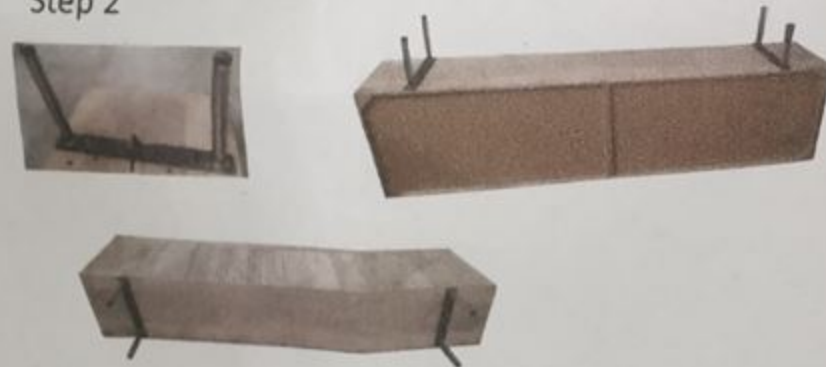

www.kare.de www.kare-design.de

Assembly Instruction

84377 – (PE-4772) L GROVE SIDE BOARD 3DOPOR 164 X 40 X 80 cm

KARE
DESIGN

Parts

This assembly required
two people

Step 1

Step 2