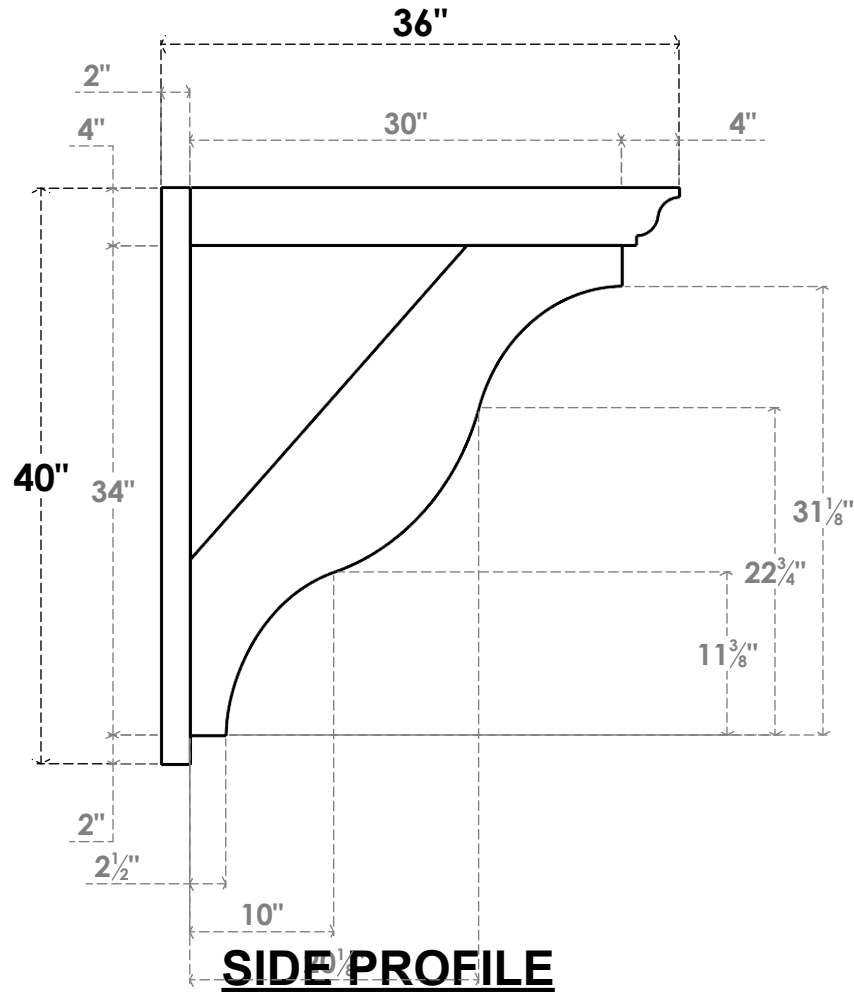

**ITEM NUMBER: OUTUROC040X060X36000X40000X040X020X040FST04RCPR**

4"W TOP X 6"W BACK X 36"D X 40"H X 4"T TOP X 2"T BACK TIMBERTHANE ROUGH CEDAR FUNSTON FAUX WOOD OPEN OUTLOOKER, TRADITIONAL TOP AND BLOCK BACK, 4"W CLOSED BRACE, PRIMED TAN