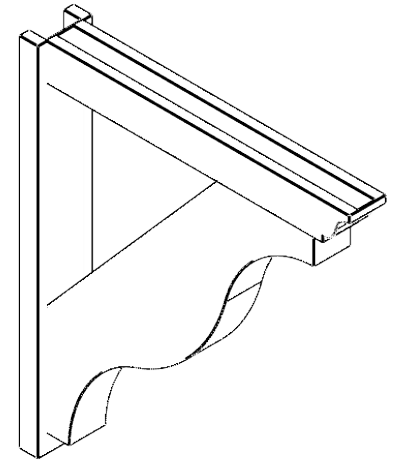

**ITEM NUMBER: OUTUROC040X060X36000X40000X040X020X040FST04RCPR**

4"W TOP X 6"W BACK X 36"D X 40"H X 4"T TOP X 2"T BACK TIMBERTHANE ROUGH CEDAR FUNSTON FAUX WOOD OPEN OUTLOOKER, TRADITIONAL TOP AND BLOCK BACK, 4"W CLOSED BRACE, PRIMED TAN

EKENA MILLWORK  
2300 WEST MAIN ST.  
CLARKSVILLE, TX 75426  
TOLL FREE: 866-607-0453  
WWW.EKENAMILLWORK.COM

**NOTES**

1. INSTALLATION TO BE COMPLETED IN ACCORDANCE WITH MANUFACTURER'S SPECIFICATIONS.
2. DRAWING MAY NOT BE TO SCALE
3. THIS DRAWING IS INTENDED FOR DESIGN AND PLANNING PURPOSES ONLY.
4. ALL INFORMATION CONTAINED HEREIN WAS CURRENT AT THE TIME OF DEVELOPMENT BUT MUST BE REVIEWED AND APPROVED BY THE PRODUCT MANUFACTURER TO BE CONSIDERED ACCURATE.
5. TIMBERTHANE ARCHITECTURAL PRODUCTS ARE MADE FROM HIGH DENSITY URETHANE AND COME FACTORY PRIMED