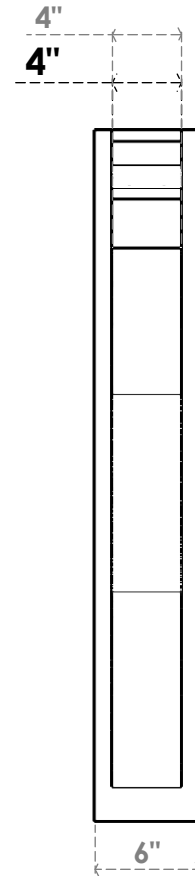

**ITEM NUMBER: OUTUROC040X060X36000X40000X040X020X040FST04RCPR**

4"W TOP X 6"W BACK X 36"D X 40"H X 4"T TOP X 2"T BACK TIMBERTHANE ROUGH CEDAR FUNSTON FAUX WOOD OPEN OUTLOOKER, TRADITIONAL TOP AND BLOCK BACK, 4"W CLOSED BRACE, PRIMED TAN

EKENA MILLWORK  
2300 WEST MAIN ST.  
CLARKSVILLE, TX 75426  
TOLL FREE: 866-607-0453  
WWW.EKENAMILLWORK.COM

**NOTES**

1. INSTALLATION TO BE COMPLETED IN ACCORDANCE WITH MANUFACTURER'S SPECIFICATIONS.
2. DRAWING MAY NOT BE TO SCALE
3. THIS DRAWING IS INTENDED FOR DESIGN AND PLANNING PURPOSES ONLY.
4. ALL INFORMATION CONTAINED HEREIN WAS CURRENT AT THE TIME OF DEVELOPMENT BUT MUST BE REVIEWED AND APPROVED BY THE PRODUCT MANUFACTURER TO BE CONSIDERED ACCURATE.
5. TIMBERTHANE ARCHITECTURAL PRODUCTS ARE MADE FROM HIGH DENSITY URETHANE AND COME FACTORY PRIMED