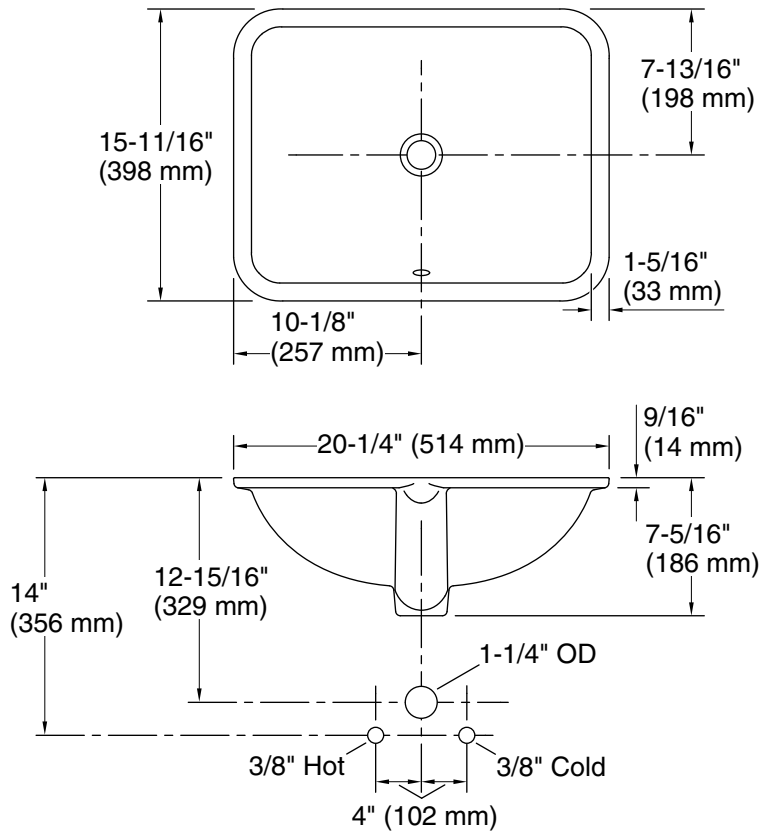

Caxton® Rectangle

under-mount bathroom sink
K-EC20000

Features

- Rectangular basin.
- Overflow drain.

Material

- Vitreous china.

Installation

- No faucet holes; requires wall- or counter-mount faucet.
- Undermount.
- Basin clamp included.

Recommended ADA Installation

Technical Information

All product dimensions are nominal.

- Installation: Under-mount
- Bowl area:
 Length: 17-5/8" (448 mm)
 Width: 13-1/8" (334 mm)
 Bowl depth: 5-5/16" (135 mm)
 Water depth: 3-5/8" (93 mm)
- Drain hole: 1-3/4" (44 mm)
- Template: 1281904-7, not required, not included