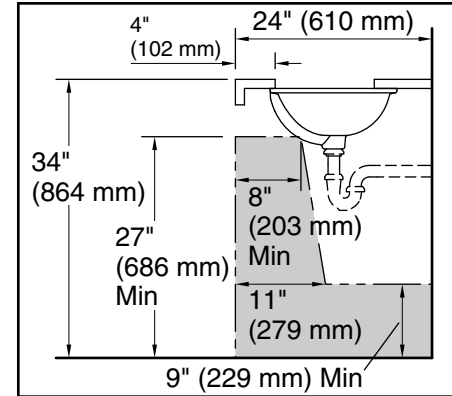

Caxton® Rectangle

under-mount bathroom sink
K-EC20000

Features

- Rectangular basin.
- Overflow drain.

Material

- Vitreous china.

Installation

- No faucet holes; requires wall- or counter-mount faucet.
- Undermount.
- Basin clamp included.

Recommended ADA Installation

Technical Information

All product dimensions are nominal.

- Installation: Under-mount
- Bowl area:
 Length: 17-5/8" (448 mm)
 Width: 13-1/8" (334 mm)
 Bowl depth: 5-5/16" (135 mm)
 Water depth: 3-5/8" (93 mm)
- Drain hole: 1-3/4" (44 mm)
- Template: 1281904-7, not required, not included