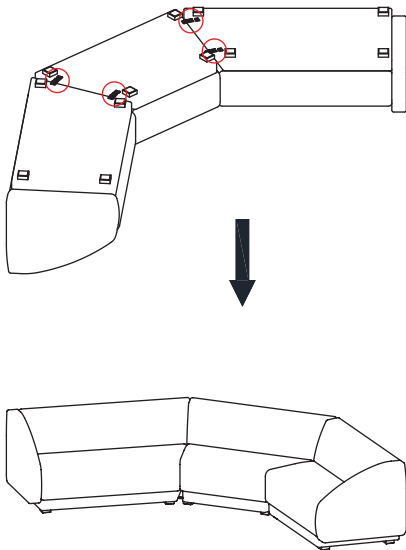

### PARTS LIST

No.	DESCRIPTION	IMAGE	Q'TY
P1	SEAT		1
P2	LEGS		4

### HARDWARE LIST

No.	DESCRIPTION	IMAGE	Q'TY
H1	BOLTS (M6-25MM)		8
H2	FLAT WASHERS (Ø11-Ø6.5-1.5MM)		8
H3	ALLEN WRENCH (K4)		1
H4	FELT PAD (70-70MM)		4
H5	MALE BRACKETS (55-43-18MM)		2
H6	SCREWS (M3-25MM)		10

## STEP 2.

### STEP 3.

**OPTION 1**

**OPTION 2**

**OPTION 3**

**OPTION 4**

**OPTION 5**