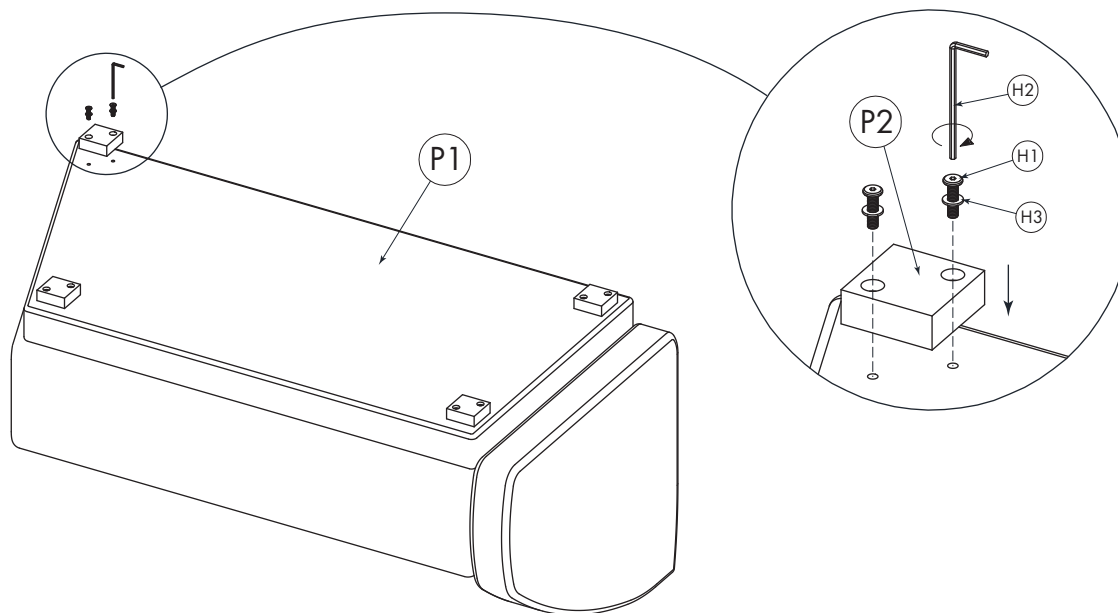

PARTS AND HARDWARE.

PARTS LIST

No.	DESCRIPTION	IMAGE	Q'TY
P1	SEAT		1
P2	LEGS		4

HARDWARE LIST

No.	DESCRIPTION	IMAGE	Q'TY
H1	BOLTS (M6-25MM)		8
H2	FLAT WASHERS (Ø11-Ø6.5-1.5MM)		8
H3	ALLEN WRENCH (K4)		1
H4	FELT PAD (70-70MM)		4
H5	MALE BRACKETS (55-43-18MM)		2
H6	SCREWS (M3-25MM)		10

NOTES.

Thank you for purchasing this quality product! Be sure to check all packing material carefully for small part that may have come loose inside the carton during shipping.

CAUTION: The item is heavy, assembly should be performed by two people.

STEP 1.