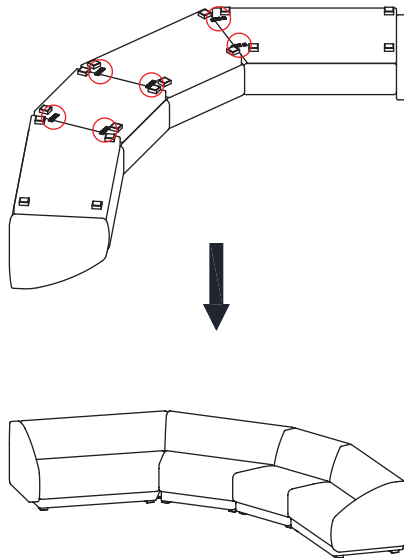

### PARTS LIST

No.	DESCRIPTION	IMAGE	Q'TY
P1	SEAT		1
P2	LEGS		4

### HARDWARE LIST

No.	DESCRIPTION	IMAGE	Q'TY
H1	BOLTS (M6-25MM)		8
H2	FLAT WASHERS (Ø11-Ø6.5-1.5MM)		8
H3	ALLEN WRENCH (K4)		1
H4	FELT PAD (70-70MM)		4
H5	MALE BRACKETS (55-43-18MM)		2
H6	SCREWS (M3-25MM)		10

## STEP 2.

### STEP 3.

**OPTION 1**

**OPTION 2**

**OPTION 3**

**OPTION 4**

**OPTION 5**