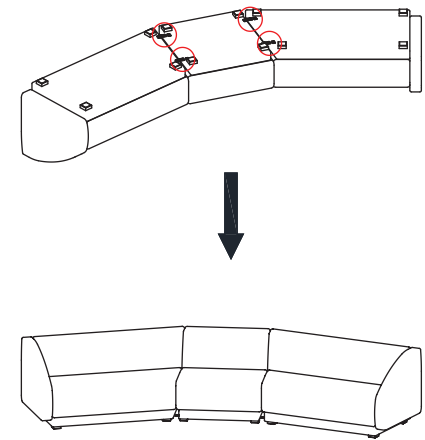

### PARTS LIST

No.	DESCRIPTION	IMAGE	Q'TY
P1	SEAT		1
P2	LEGS		4

### HARDWARE LIST

No.	DESCRIPTION	IMAGE	Q'TY
H1	BOLTS (M6-25MM)		8
H2	FLAT WASHERS (Ø11-Ø6.5-1.5MM)		8
H3	ALLEN WRENCH (K4)		1
H4	FELT PAD (70-70MM)		4
H5	MALE BRACKETS (55-43-18MM)		2
H6	SCREWS (M3-25MM)		10

## STEP 2.

### STEP 3.

**OPTION 1**

**OPTION 2**

**OPTION 3**

**OPTION 4**

**OPTION 5**