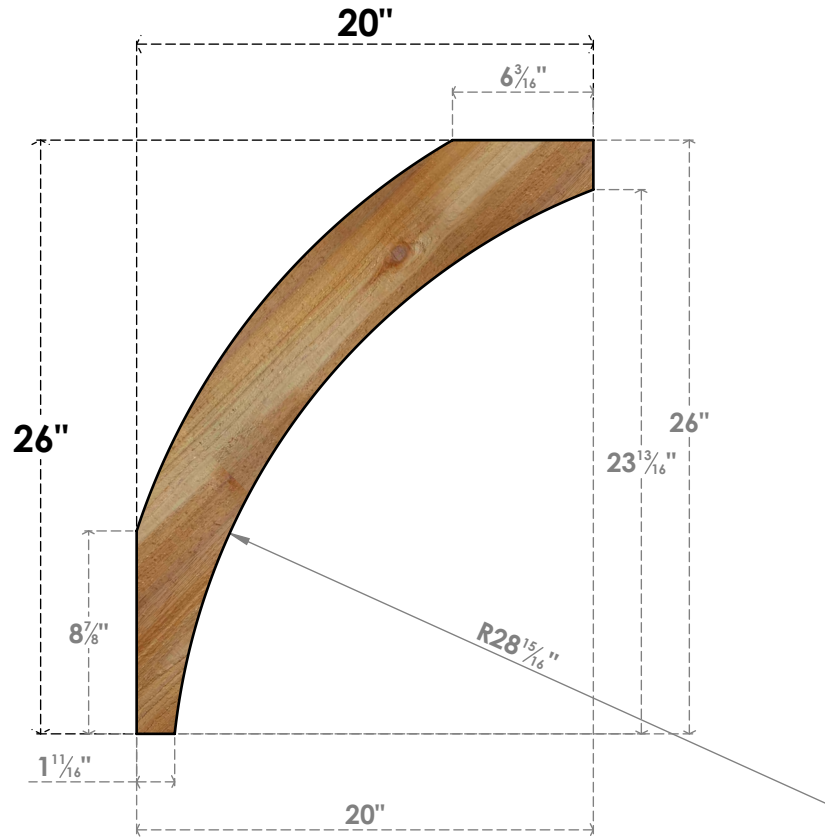

BRC04X20X26THR00RWR

4"W X 20"D X 26"H THORTON ROUGH SAWN BRACE, WESTERN RED CEDAR

SIDE

FRONT

EKENA MILLWORK
 2300 WEST MAIN ST.
 CLARKSVILLE, TX 75426
 TOLL FREE: 866-607-0453
 WWW.EKENAMILLWORK.COM

NOTES

1. INSTALLATION TO BE COMPLETED IN ACCORDANCE WITH MANUFACTURER'S SPECIFICATIONS.
2. DRAWING MAY NOT BE TO SCALE
3. THIS DRAWING IS INTENDED FOR DESIGN AND PLANNING PURPOSES ONLY.
4. ALL INFORMATION CONTAINED HEREIN WAS CURRENT AT THE TIME OF DEVELOPMENT BUT MUST BE REVIEWED AND APPROVED BY THE PRODUCT MANUFACTURER TO BE CONSIDERED ACCURATE.
5. PRODUCTS ARE NOT KILN DRIED. THIS ITEM IS UNIQUE AND WILL CONTAIN THE NATURAL VARIATIONS THAT THE WOOD SPECIES OFFERS. THIS MAY RESULT IN VARIATIONS UP TO 1/4"