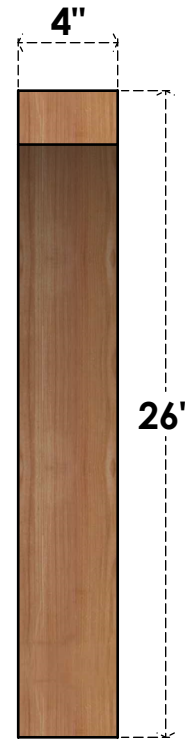

BRC04X20X26THR00RWR

4"W X 20"D X 26"H THORTON ROUGH SAWN BRACE, WESTERN RED CEDAR

SIDE

FRONT

EKENA MILLWORK
 2300 WEST MAIN ST.
 CLARKSVILLE, TX 75426
 TOLL FREE: 866-607-0453
 WWW.EKENAMILLWORK.COM

NOTES

1. INSTALLATION TO BE COMPLETED IN ACCORDANCE WITH MANUFACTURER'S SPECIFICATIONS.
2. DRAWING MAY NOT BE TO SCALE
3. THIS DRAWING IS INTENDED FOR DESIGN AND PLANNING PURPOSES ONLY.
4. ALL INFORMATION CONTAINED HEREIN WAS CURRENT AT THE TIME OF DEVELOPMENT BUT MUST BE REVIEWED AND APPROVED BY THE PRODUCT MANUFACTURER TO BE CONSIDERED ACCURATE.
5. PRODUCTS ARE NOT KILN DRIED. THIS ITEM IS UNIQUE AND WILL CONTAIN THE NATURAL VARIATIONS THAT THE WOOD SPECIES OFFERS. THIS MAY RESULT IN VARIATIONS UP TO 1/4"