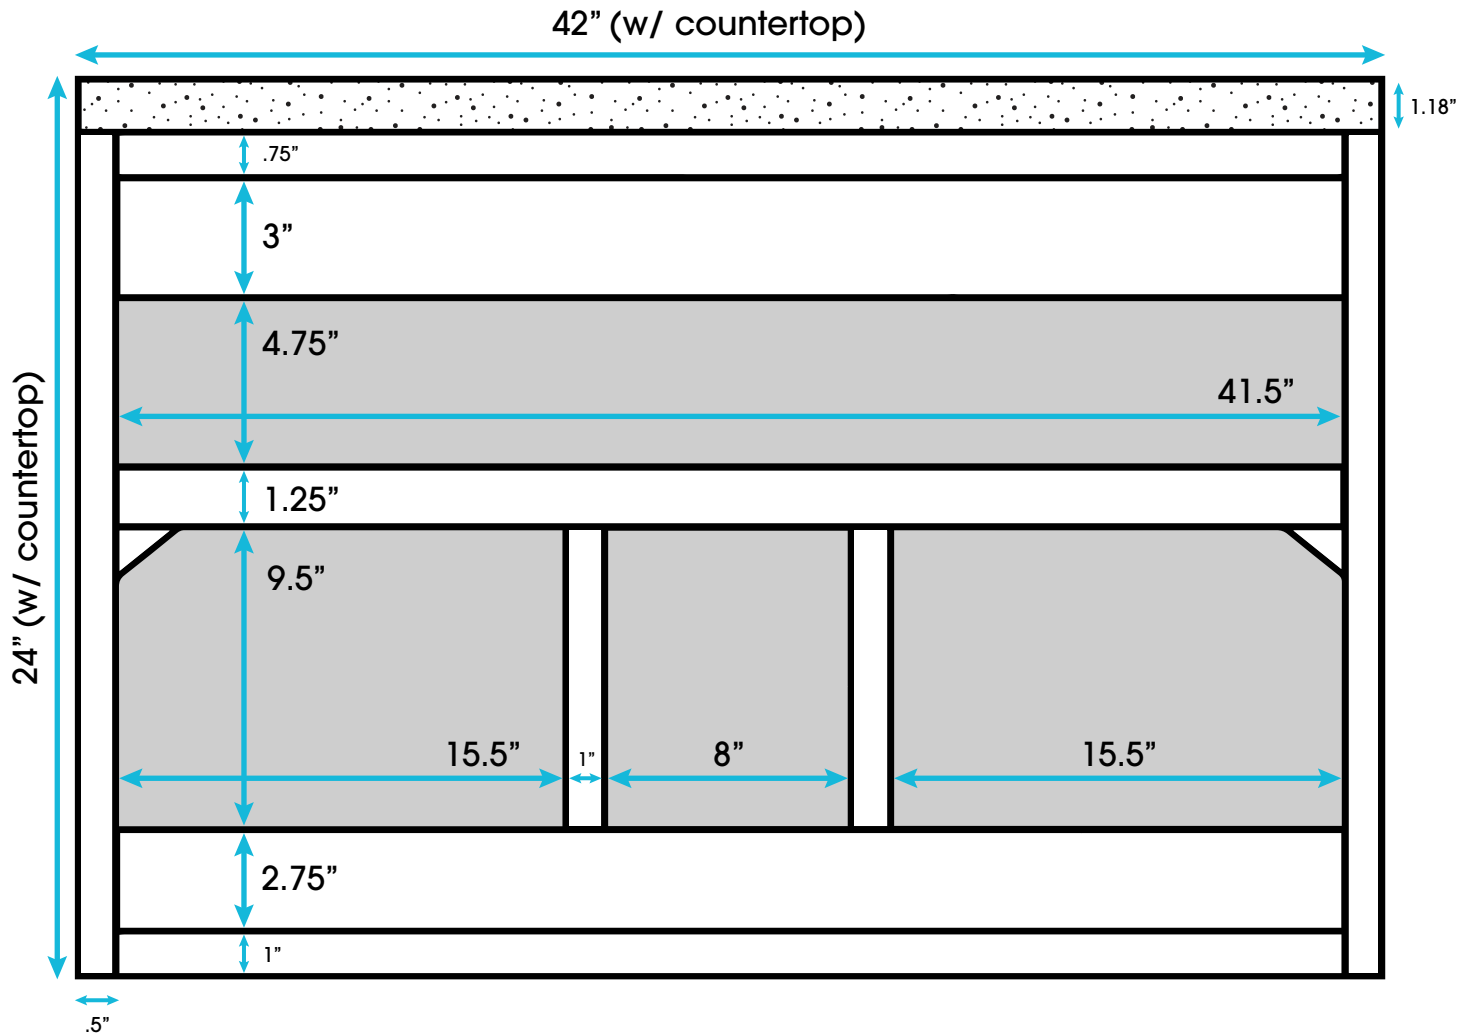

Oslo 42-inch Bath Vanity (Back View)

Approximate Overall Product Weight 240 lbs

**All measurements are approximate and rounded to the nearest quarter inch
Please allow for a slight margin of error**