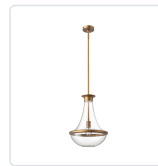

alora mood

P. 1.855.855.8926

CANADA: 19054 28TH Avenue Surrey - BC V3Z 6M3

USA: 3035 E. Lone Mountain Rd - Las Vegas, NV, 89081

MARCEL PD464014

FIXTURE DIMENSIONS	D10-1/8" x H18-1/2"
GLASS DETAILS	Clear Glass
LAMP TYPE	E26
WATTAGE	1 x 60W
MAX WATTAGE	60W
BULB QTY	1
BULBS INCLUDED	No
VOLTAGE	120V
MATERIAL	Steel
ROD LENGTH	46" Max (3x12" + 1x6" + 1x4")
MINIMUM HANG HEIGHT	30"
SLOPED CEILING ADAPTABLE	Yes, Up to 45 Degrees
LOCATION	Dry
CANOPY DIMENSIONS	D4-5/8" x H2-7/8"
BRAND	Alora Mood

[D - Diameter, L - Length, W - Width, H - Height, E - Extension]

AVAILABLE FINISHES:

PD464014AG
Aged Gold