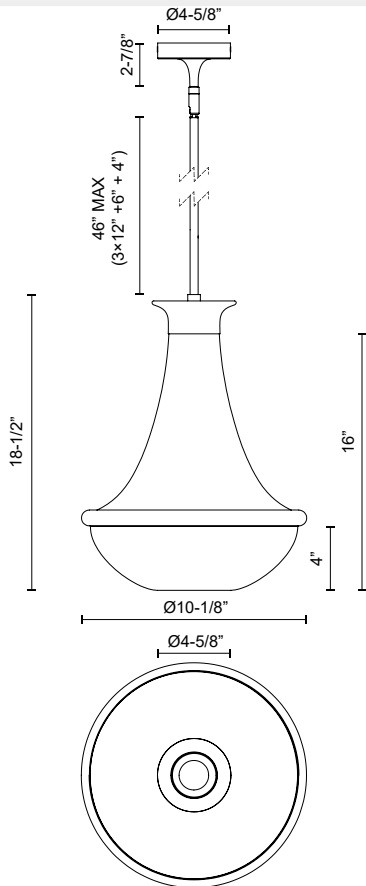

alora mood

P. 1.855.855.8926

CANADA: 19054 28TH Avenue Surrey - BC V3Z 6M3

USA: 3035 E. Lone Mountain Rd - Las Vegas, NV, 89081

MARCEL PD464014

FIXTURE DIMENSIONS	D10-1/8" x H18-1/2"
GLASS DETAILS	Clear Glass
LAMP TYPE	E26
WATTAGE	1 x 60W
MAX WATTAGE	60W
BULB QTY	1
BULBS INCLUDED	No
VOLTAGE	120V
MATERIAL	Steel
ROD LENGTH	46" Max (3x12" + 1x6" + 1x4")
MINIMUM HANG HEIGHT	30"
SLOPED CEILING ADAPTABLE	Yes, Up to 45 Degrees
LOCATION	Dry
CANOPY DIMENSIONS	D4-5/8" x H2-7/8"
BRAND	Alora Mood

[D - Diameter, L - Length, W - Width, H - Height, E - Extension]

AVAILABLE FINISHES:

*For complete warranty terms, please visit: www.aloralighting.com/warranty

WWW.ALORAMOOD.COM