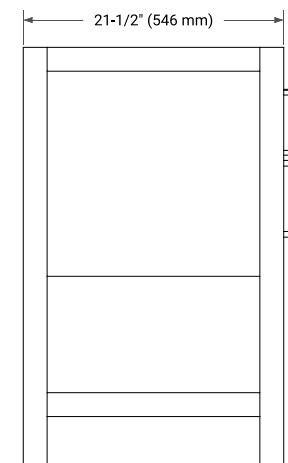

60" SINGLE SINK BASE CABINET

BASE CABINET DIMENSIONS

60" W x 21.5" D x 34.5" H

FEATURES

- Solid wood frame & plywood panels
- Dovetail drawers and joints
- Soft closing doors & drawers

HARDWARE FINISHES*

Brushed Nickel   Satin Brass   Matte Black   Polished Chrome

*Hardware comes preinstalled with the illustrated option. Other finishes are available on our online store if you prefer a different one.

AVAILABLE COLORS

White   Grey   Midnight Blue

FRONT VIEW

SIDE VIEW

PLAN VIEW