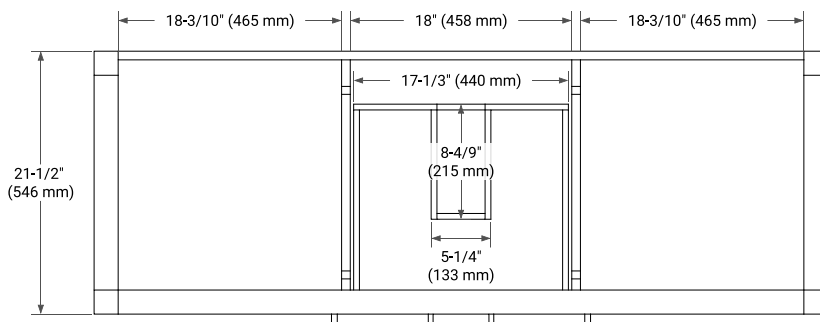

60" SINGLE SINK BASE CABINET

BASE CABINET DIMENSIONS

60" W x 21.5" D x 34.5" H

FEATURES

- Solid wood frame & plywood panels
- Dovetail drawers and joints
- Soft closing doors & drawers

HARDWARE FINISHES*

Brushed Nickel Satin Brass Matte Black Polished Chrome

61" SINGLE OVAL SINK COUNTERTOP WITH 1.5" THICKNESS

OVERALL DIMENSIONS

61" W x 22" D x 1.5" H

COUNTERTOP OPTIONS

Carrara Marble

White Quartz

FEATURES

- Solid countertop with mitered edges & seams
- Undermount white oval sink
- Pre-drilled for 8" widespread faucet

INCLUDED

- Countertop
- Matching Backsplash
- Oval Sink

COUNTERTOP PLAN VIEW

EDGE SIDE VIEW

THREE DIMENSIONAL COUNTERTOP VIEW