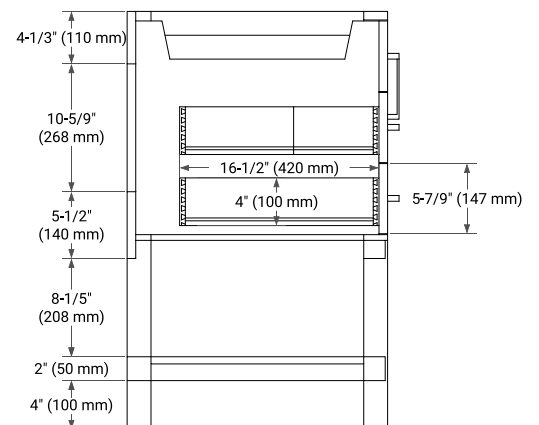

60" SINGLE SINK BASE CABINET

BASE CABINET DIMENSIONS

60" W x 21.5" D x 34.5" H

FEATURES

- Solid wood frame & plywood panels
- Dovetail drawers and joints
- Soft closing doors & drawers

HARDWARE FINISHES*

Brushed Nickel Satin Brass Matte Black Polished Chrome

61" SINGLE OVAL SINK COUNTERTOP WITH 1.5" THICKNESS

OVERALL DIMENSIONS

61" W x 22" D x 1.5" H

COUNTERTOP OPTIONS

Carrara Marble

White Quartz

FEATURES

- Solid countertop with mitered edges & seams
- Undermount white oval sink
- Pre-drilled for 8" widespread faucet

INCLUDED

- Countertop
- Matching Backsplash
- Oval Sink

COUNTERTOP PLAN VIEW

EDGE SIDE VIEW

THREE DIMENSIONAL COUNTERTOP VIEW