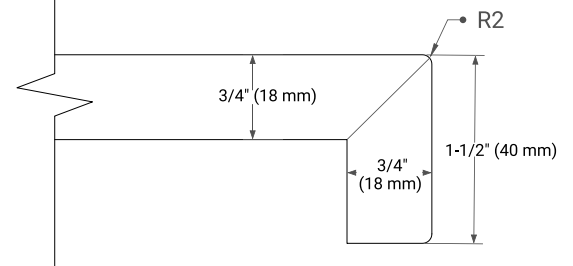

61" SINGLE OVAL SINK COUNTERTOP WITH 1.5" THICKNESS

OVERALL DIMENSIONS

61" W x 22" D x 1.5" H

COUNTERTOP OPTIONS

Carrara Marble

White Quartz

FEATURES

- Solid countertop with mitered edges & seams
- Undermount white oval sink
- Pre-drilled for 8" widespread faucet

INCLUDED

- Countertop
- Matching Backsplash
- Oval Sink

COUNTERTOP PLAN VIEW

EDGE SIDE VIEW

THREE DIMENSIONAL COUNTERTOP VIEW