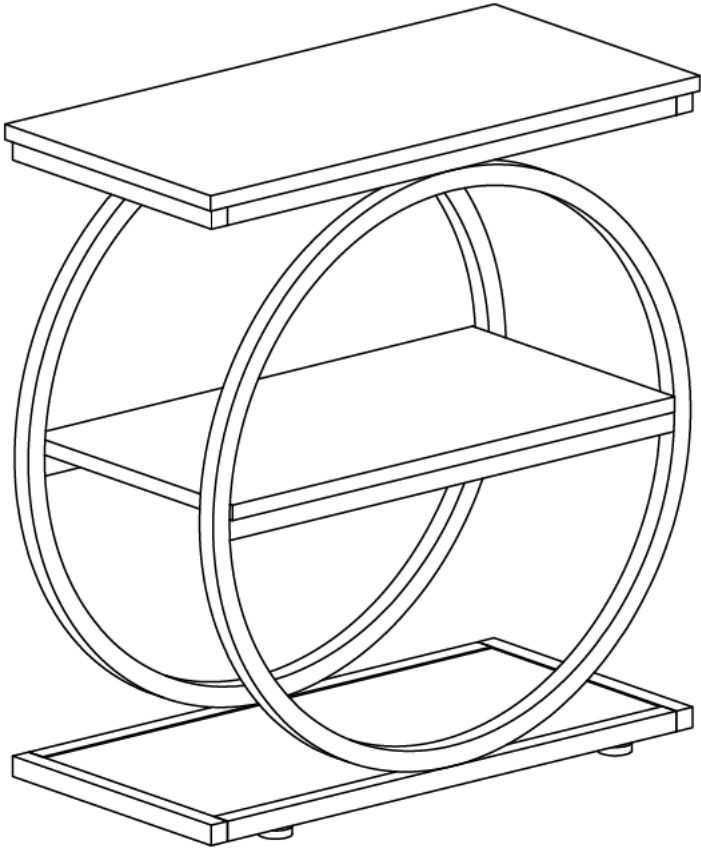

Parts & Hardware List

① 1pc

② 1pc

③ 1pc

④ 2pcs

⑤ 4pc

⑥ 1pc

Hardware List

3

pre-drill 70%

| | |
|---------|-----|
| A | X16 |
| | |
| M6X12mm | |

4

screw down

| | | | |
|---------|----|---------|----|
| A | X4 | B | X4 |
| | | | |
| M6X12mm | | M6X30mm | |

5

screw down

| B | X4 | D | X4 |
|---|----|---|----|
|  | |  | |
| M6X30mm | | M6XØ32mm | |

6

No heartburn, when we handle the return

Our way

support

Replacement/Refund

You

Their way