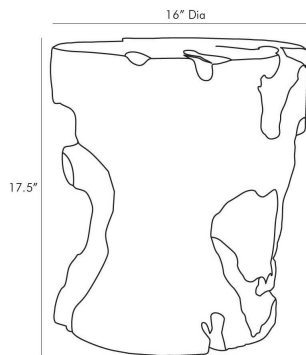

# ARTERIO RS

## FRICKE ACCENT TABLE

5588

H: 17.5 IN, Dia: 16.00 IN

Natural

Teak root has been unearthed to create this awe-inspiring accent table. The organic form has been burned along its façade to highlight the naturally occurring depressions that appear throughout the piece. Each is one-of-a-kind allowing it to present a "found object" feel. A natural choice for any style setting. Size and shape will vary. Size may vary up to 2".

### DIMENSIONS

Foot Print	Dia: 16.00 IN
------------	---------------