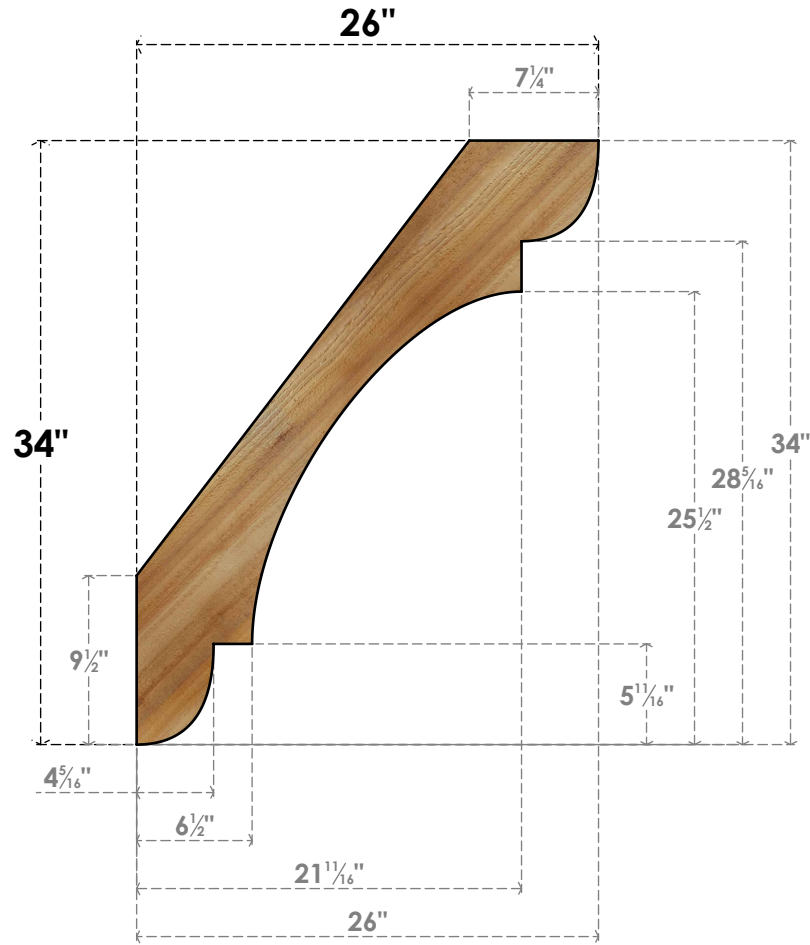

BRC06X26X34OLY00RWR

6"W X 26"D X 34"H OLYMPIC ROUGH SAWN BRACE, WESTERN RED CEDAR

SIDE

FRONT

EKENA MILLWORK
 2300 WEST MAIN ST.
 CLARKSVILLE, TX 75426
 TOLL FREE: 866-607-0453
 WWW.EKENAMILLWORK.COM

NOTES

1. INSTALLATION TO BE COMPLETED IN ACCORDANCE WITH MANUFACTURER'S SPECIFICATIONS.
2. DRAWING MAY NOT BE TO SCALE
3. THIS DRAWING IS INTENDED FOR DESIGN AND PLANNING PURPOSES ONLY.
4. ALL INFORMATION CONTAINED HEREIN WAS CURRENT AT THE TIME OF DEVELOPMENT BUT MUST BE REVIEWED AND APPROVED BY THE PRODUCT MANUFACTURER TO BE CONSIDERED ACCURATE.
5. PRODUCTS ARE NOT KILN DRIED. THIS ITEM IS UNIQUE AND WILL CONTAIN THE NATURAL VARIATIONS THAT THE WOOD SPECIES OFFERS. THIS MAY RESULT IN VARIATIONS UP TO 1/4"