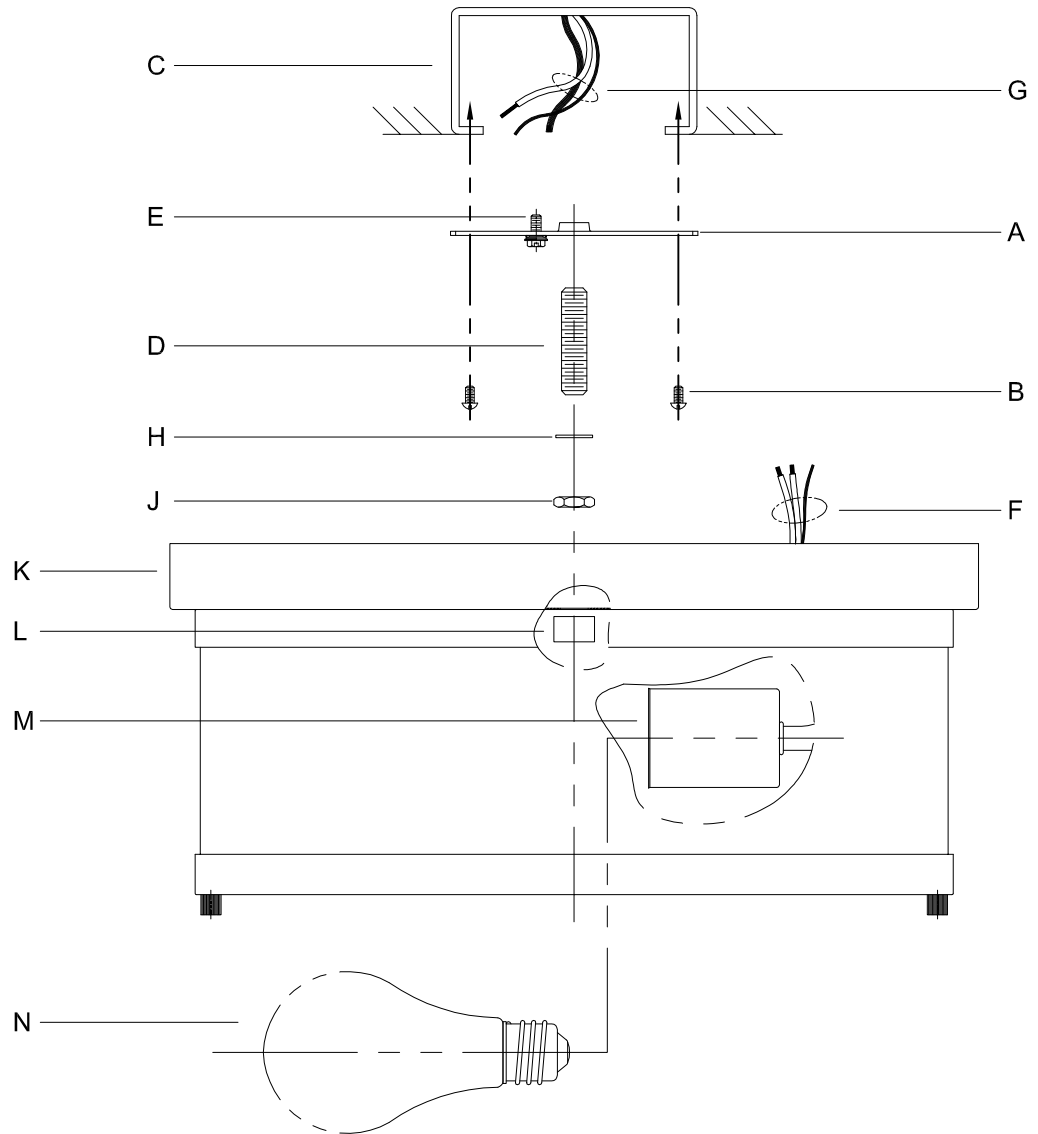

Assembly & Installation Instructions

CAUTION: Read instructions carefully and turn electricity off at main circuit breaker panel before beginning installation.

WARNING - If any Special Control Devices are used with this Fixture, Follow the Instructions Carefully to assure full compliance with N.E.C. requirements. If there are any questions, contact a Qualified Electrical Contractor.
WARNING - This product contains chemicals known to the State of California to cause cancer, birth defects and /or other reproductive harm. Thoroughly wash hands after installing, handling, cleaning, or otherwise touching this product.
CAUTION - All glass is fragile, use care when handling Glass component(s) and or Lamp(s).

ASSEMBLY STEPS:
MODE D'ASSEMBLAGE:
PASOS PARA ENSAMBLAR:

1. D,E → A
2. B,A → C
3. H,J → D
4. F → G 
5. K,L → D
6. N → M

**B, C, G & N
 (NOT FURNISHED)
 (NON FOURNIE)
 (NO INCLUIDA)**

Instructions d'Assemblage et Installation