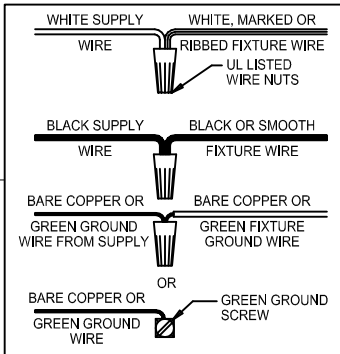

Assembly & Installation Instructions

CAUTION: Read instructions carefully and turn electricity off at main circuit breaker panel before beginning installation.

*****
WARNING - If any Special Control Devices are used with this Fixture, Follow the Instructions Carefully to assure full compliance with N.E.C. requirements. If there are any questions, contact a Qualified Electrical Contractor.
WARNING - This product contains chemicals known to the State of California to cause cancer, birth defects and /or other reproductive harm. Thoroughly wash hands after installing, handling, cleaning, or otherwise touching this product.
CAUTION - All glass is fragile, use care when handling Glass component(s) and or Lamp(s).
*****

ASSEMBLY STEPS:
MODE D'ASSEMBLAGE:
PASOS PARA ENSAMBLAR:

1. D,E → A
2. B,A → C
3. H,J → D
4. F → G
5. K,L → D
6. N → M