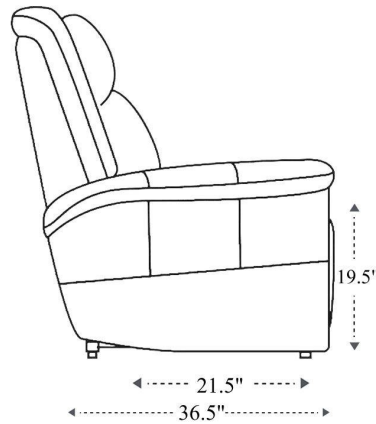

# Manual Recliner

Overall Dimensions	33" x 36.5" x 43"
Overall Width	33"
Overall Depth	36.5"
Overall Height	43"
Overall Weight	103 lbs.
Fully Reclined	66"
Distance from Wall	7"
Back of Seat to end of Chaise	40"
Leg Height <small>(Distance from Foot Rest to Floor in Full Recline)</small>	23"
Head Height <small>(Distance from Headrest to Floor in Full Recline)</small>	33"

Seat Width	23"
Seat Depth	21.5"
Seat Height	19.5"
Arm Width	4.5"
Arm Depth	21"
Arm Height	26"
Back Width	23.5"
Back Height	28"
Headrest Extended from Back	--