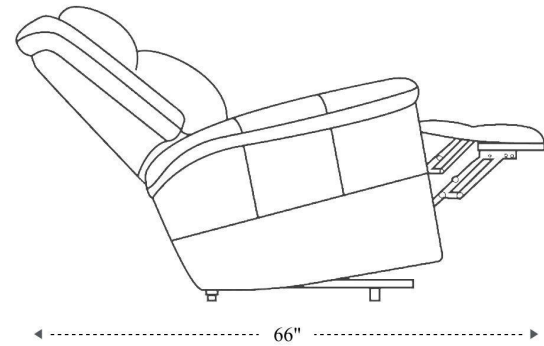

# Manual Recliner

Overall Dimensions	33" x 36.5" x 43"
Overall Width	33"
Overall Depth	36.5"
Overall Height	43"
Overall Weight	103 lbs.
Fully Reclined	66"
Distance from Wall	7"
Back of Seat to end of Chaise	40"
Leg Height <small>(Distance from Foot Rest to Floor in Full Recline)</small>	23"
Head Height <small>(Distance from Headrest to Floor in Full Recline)</small>	33"

Seat Width	23"
Seat Depth	21.5"
Seat Height	19.5"
Arm Width	4.5"
Arm Depth	21"
Arm Height	26"
Back Width	23.5"
Back Height	28"
Headrest Extended from Back	--