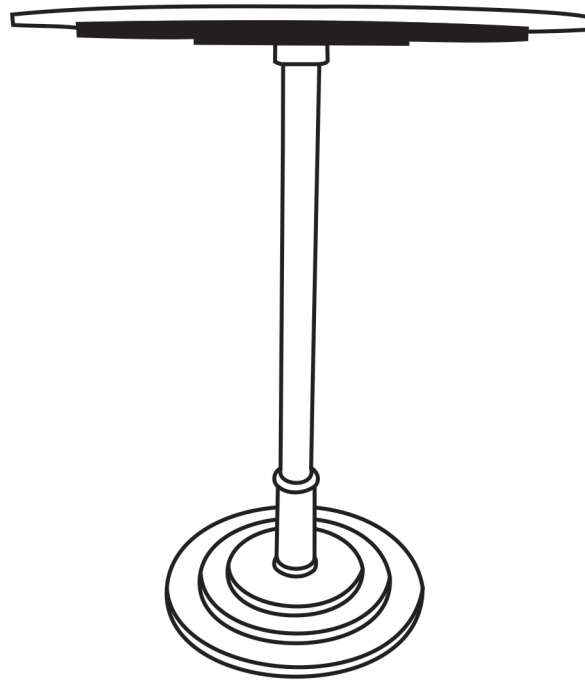

## **ASSEMBLY INSTRUCTIONS.**

TORI OUTDOOR BAR TABLE WHITE MARBLE

**FI-1120-18**

THANK YOU FOR YOUR PURCHASE!

### PARTS LIST

No.	DESCRIPTION	IMAGE	QTY
P1	TOP		1
P2	TRESTLE		1
P3	BASE		1