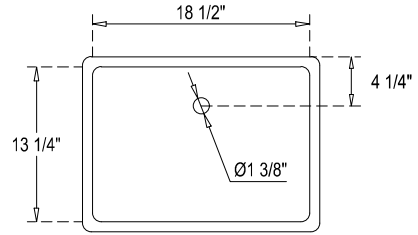

SPECIFICATIONS

Handle A:
Overall length : 5"5/8"(144mm)
center to center : 5"(128mm)

Handle B:
Overall length : 4 3/8"(112mm)
center to center : 3 3/4"(96mm)