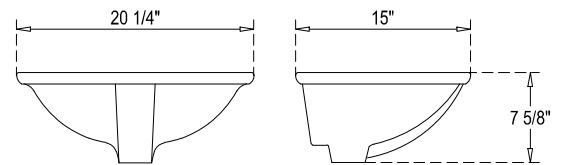

SPECIFICATIONS

Handle A:
Overall length : 5"5/8"(144mm)
center to center : 5"(128mm)

Handle B:
Overall length : 4 3/8"(112mm)
center to center : 3 3/4"(96mm)