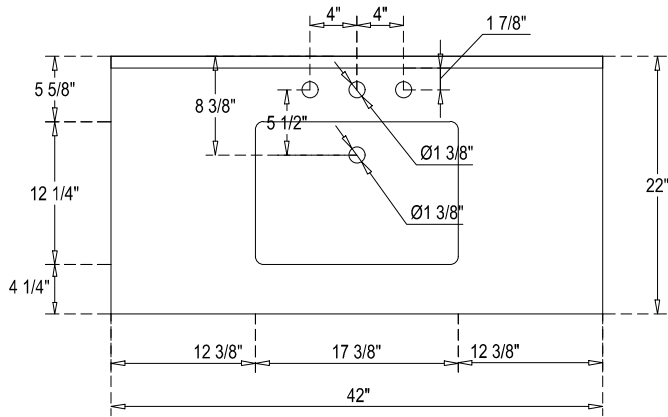

SPECIFICATIONS

Handle A:
Overall length : 5"5/8"(144mm)
center to center : 5"(128mm)

Handle B:
Overall length : 4 3/8"(112mm)
center to center : 3 3/4"(96mm)