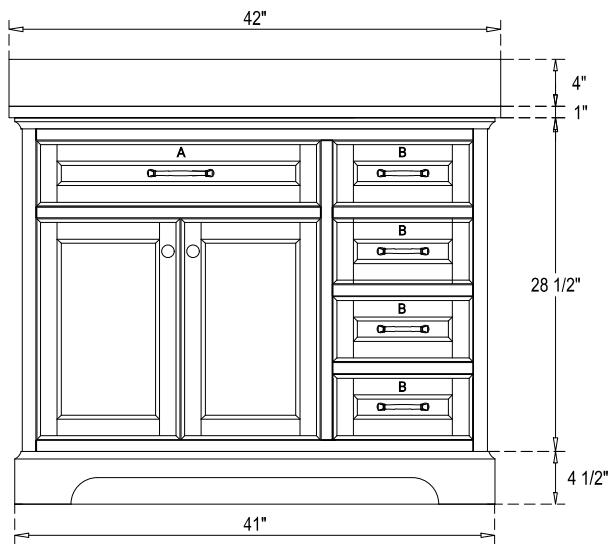

SPECIFICATIONS

Handle A:
Overall length : 5"5/8"(144mm)
center to center : 5"(128mm)

Handle B:
Overall length : 4 3/8"(112mm)
center to center : 3 3/4"(96mm)